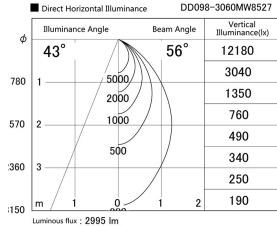

Item no. DD098-3060MW8527

Series Name: Φ 150 Spark

Installation	Recessed mount
Type	
Fixture wattage	30.3W
Beam angle	42 deg
Color Temp.	2700K
CRI	Ra>85
Luminous	2993 lm
Body	Die-cast aluminum alloy
Body finish	N/A
Trim finish	White
Reflector finish	Mirror
IP Rate	IP20
Light source	COB module
Input Voltage	AC220~240V
Dimming Type	Non-Dimmable
Certificate	CE, CCC
Cut Hole	150mm

Height (Weight)	
65.3W	152 (1.5kg)
48.5W	152 (1.5kg)
44.3W	132 (1.3kg)
33.8W	132 (1.3kg)
30.3W	132 (1.3kg)
23.0W	102 (1.0kg)