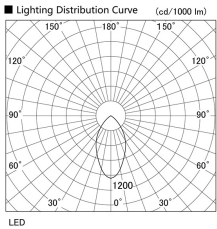

Item no. DD098-3060MW8527

Series Name: Φ 150 Spark

Installation	Recessed mount
Type	
Fixture wattage	30.3W
Beam angle	42 deg
Color Temp.	2700K
CRI	Ra>85
Luminous	2993 lm
Body	Die-cast aluminum alloy
Body finish	N/A
Trim finish	White
Reflector finish	Mirror
IP Rate	IP20
Light source	COB module
Input Voltage	AC220~240V
Dimming Type	Non-Dimmable
Certificate	CE, CCC
Cut Hole	150mm

Height (Weight)	
65.3W	152 (1.5kg)
48.5W	152 (1.5kg)
44.3W	132 (1.3kg)
33.8W	132 (1.3kg)
30.3W	132 (1.3kg)
23.0W	102 (1.0kg)