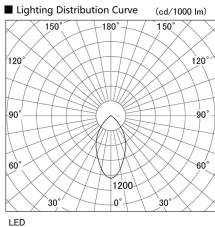

Item no. DD098-3060MW8527

Series Name: Φ 150 Spark

Installation	Recessed mount
Type	Φ 150 Spark
Fixture wattage	30.3W
Beam angle	42 deg
Color Temp.	2700K
CRI	Ra>85
Luminous	2993 lm
Body	Die-cast aluminum alloy
Body finish	N/A
Trim finish	White
Reflector finish	Mirror
IP Rate	IP20
Light source	COB module
Input Voltage	AC220~240V
Dimming Type	Non-Dimmable
Certificate	CE, CCC
Cut Hole	150mm

Height (Weight)	
65.3W	152 (1.5kg)
48.5W	152 (1.5kg)
44.3W	132 (1.3kg)
33.8W	132 (1.3kg)
30.3W	132 (1.3kg)
23.0W	102 (1.0kg)