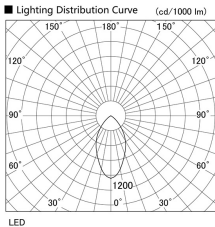

Item no. DD098-3060MW8527

Series Name: Φ 150 Spark

Installation	Recessed mount
Type	
Fixture wattage	30.3W
Beam angle	42 deg
Color Temp.	2700K
CRI	Ra>85
Luminous	2993 lm
Body	Die-cast aluminum alloy
Body finish	N/A
Trim finish	White
Reflector finish	Mirror
IP Rate	IP20
Light source	COB module
Input Voltage	AC220~240V
Dimming Type	Non-Dimmable
Certificate	CE, CCC
Cut Hole	150mm

Height (Weight)	
65.3W	152 (1.5kg)
48.5W	152 (1.5kg)
44.3W	132 (1.3kg)
33.8W	132 (1.3kg)
30.3W	132 (1.3kg)
23.0W	102 (1.0kg)