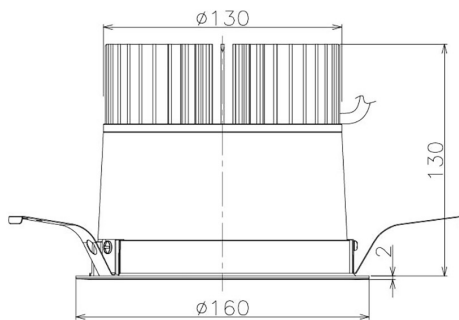

Item no. DD098-3060MW8527

Series Name: Φ 150 Spark

Installation	Recessed mount
Type	Φ 150 Spark
Fixture wattage	30.3W
Beam angle	42 deg
Color Temp.	2700K
CRI	Ra>85
Luminous	2993 lm
Body	Die-cast aluminum alloy
Body finish	N/A
Trim finish	White
Reflector finish	Mirror
IP Rate	IP20
Light source	COB module
Input Voltage	AC220~240V
Dimming Type	Non-Dimmable
Certificate	CE, CCC
Cut Hole	150mm

Height (Weight)	
65.3W	152 (1.5kg)
48.5W	152 (1.5kg)
44.3W	132 (1.3kg)
33.8W	132 (1.3kg)
30.3W	132 (1.3kg)
23.0W	102 (1.0kg)