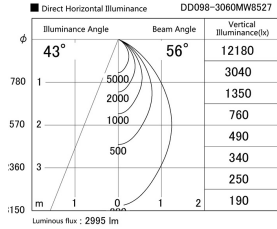

Item no. DD098-3060MW8527

Series Name: Φ 150 Spark

Installation	Recessed mount
Type	
Fixture wattage	30.3W
Beam angle	42 deg
Color Temp.	2700K
CRI	Ra>85
Luminous	2993 lm
Body	Die-cast aluminum alloy
Body finish	N/A
Trim finish	White
Reflector finish	Mirror
IP Rate	IP20
Light source	COB module
Input Voltage	AC220~240V
Dimming Type	Non-Dimmable
Certificate	CE, CCC
Cut Hole	150mm

Height (Weight)	
65.3W	152 (1.5kg)
48.5W	152 (1.5kg)
44.3W	132 (1.3kg)
33.8W	132 (1.3kg)
30.3W	132 (1.3kg)
23.0W	102 (1.0kg)