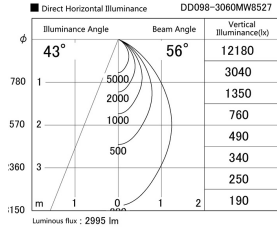

Item no. DD098-3060MW8527

Series Name: Φ 150 Spark

Installation	Recessed mount
Type	Φ 150 Spark
Fixture wattage	30.3W
Beam angle	42 deg
Color Temp.	2700K
CRI	Ra>85
Luminous	2993 lm
Body	Die-cast aluminum alloy
Body finish	N/A
Trim finish	White
Reflector finish	Mirror
IP Rate	IP20
Light source	COB module
Input Voltage	AC220~240V
Dimming Type	Non-Dimmable
Certificate	CE, CCC
Cut Hole	150mm

Height (Weight)	
65.3W	152 (1.5kg)
48.5W	152 (1.5kg)
44.3W	132 (1.3kg)
33.8W	132 (1.3kg)
30.3W	132 (1.3kg)
23.0W	102 (1.0kg)