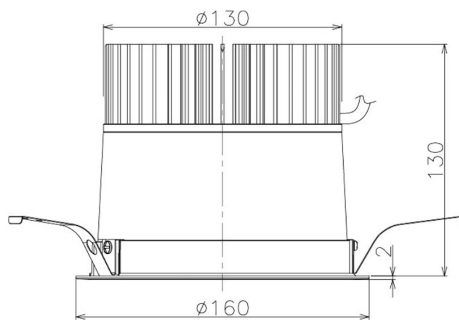

Item no. DD098-3060MW8527

Series Name: Φ 150 Spark

Installation	Recessed mount
Type	
Fixture wattage	30.3W
Beam angle	42 deg
Color Temp.	2700K
CRI	Ra>85
Luminous	2993 lm
Body	Die-cast aluminum alloy
Body finish	N/A
Trim finish	White
Reflector finish	Mirror
IP Rate	IP20
Light source	COB module
Input Voltage	AC220~240V
Dimming Type	Non-Dimmable
Certificate	CE, CCC
Cut Hole	150mm

Height (Weight)	
65.3W	152 (1.5kg)
48.5W	152 (1.5kg)
44.3W	132 (1.3kg)
33.8W	132 (1.3kg)
30.3W	132 (1.3kg)
23.0W	102 (1.0kg)