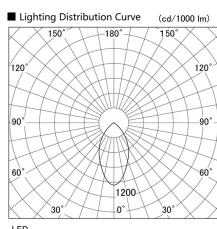

Item no. DD098-3060MW8530

Series Name: Φ 150 Spark

Installation	Recessed mount
Type	Φ 150 Spark
Fixture wattage	30.3W
Beam angle	42 deg
Color Temp.	3000K
CRI	Ra>85
Luminous	3118 lm
Body	Die-cast aluminum alloy
Body finish	N/A
Trim finish	White
Reflector finish	Mirror
IP Rate	IP20
Light source	COB module
Input Voltage	AC220~240V
Dimming Type	Non-Dimmable
Certificate	CE, CCC
Cut Hole	150mm

Height (Weight)	
65.3W	152 (1.5kg)
48.5W	152 (1.5kg)
44.3W	132 (1.3kg)
33.8W	132 (1.3kg)
30.3W	132 (1.3kg)
23.0W	102 (1.0kg)