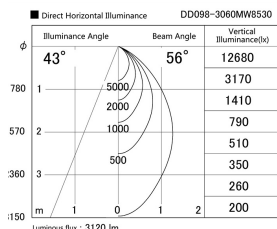

Item no. DD098-3060MW8530

Series Name: Φ 150 Spark

Installation	Recessed mount
Type	Φ 150 Spark
Fixture wattage	30.3W
Beam angle	42 deg
Color Temp.	3000K
CRI	Ra>85
Luminous	3118 lm
Body	Die-cast aluminum alloy
Body finish	N/A
Trim finish	White
Reflector finish	Mirror
IP Rate	IP20
Light source	COB module
Input Voltage	AC220~240V
Dimming Type	Non-Dimmable
Certificate	CE, CCC
Cut Hole	150mm

Height (Weight)	
65.3W	152 (1.5kg)
48.5W	152 (1.5kg)
44.3W	132 (1.3kg)
33.8W	132 (1.3kg)
30.3W	132 (1.3kg)
23.0W	102 (1.0kg)