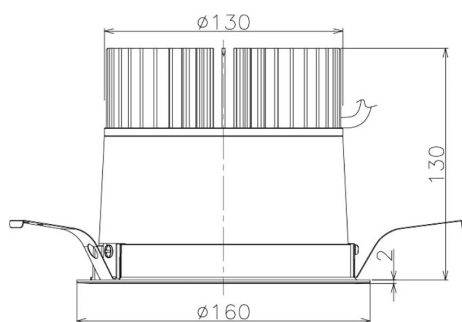

Item no. DD098-3060MW8530

Series Name: Φ 150 Spark

Installation	Recessed mount
Type	Φ 150 Spark
Fixture wattage	30.3W
Beam angle	42 deg
Color Temp.	3000K
CRI	Ra>85
Luminous	3118 lm
Body	Die-cast aluminum alloy
Body finish	N/A
Trim finish	White
Reflector finish	Mirror
IP Rate	IP20
Light source	COB module
Input Voltage	AC220~240V
Dimming Type	Non-Dimmable
Certificate	CE, CCC
Cut Hole	150mm

Height (Weight)	
65.3W	152 (1.5kg)
48.5W	152 (1.5kg)
44.3W	132 (1.3kg)
33.8W	132 (1.3kg)
30.3W	132 (1.3kg)
23.0W	102 (1.0kg)