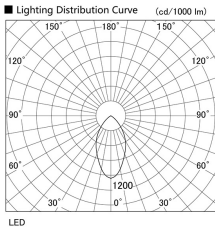

Item no. DD098-3060MW8535

Series Name: Φ 150 Spark

Installation	Recessed mount
Type	Φ 150 Spark
Fixture wattage	30.3W
Beam angle	42 deg
Color Temp.	3500K
CRI	Ra>85
Luminous	3180 lm
Body	Die-cast aluminum alloy
Body finish	N/A
Trim finish	White
Reflector finish	Mirror
IP Rate	IP20
Light source	COB module
Input Voltage	AC220~240V
Dimming Type	Non-Dimmable
Certificate	CE, CCC
Cut Hole	150mm

Height (Weight)	
65.3W	152 (1.5kg)
48.5W	152 (1.5kg)
44.3W	132 (1.3kg)
33.8W	132 (1.3kg)
30.3W	132 (1.3kg)
23.0W	102 (1.0kg)