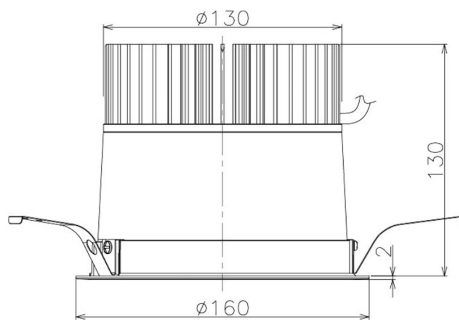

Item no. DD098-3060MW8535

Series Name: Φ 150 Spark

Installation	Recessed mount
Type	Φ 150 Spark
Fixture wattage	30.3W
Beam angle	42 deg
Color Temp.	3500K
CRI	Ra>85
Luminous	3180 lm
Body	Die-cast aluminum alloy
Body finish	N/A
Trim finish	White
Reflector finish	Mirror
IP Rate	IP20
Light source	COB module
Input Voltage	AC220~240V
Dimming Type	Non-Dimmable
Certificate	CE, CCC
Cut Hole	150mm

Height (Weight)	
65.3W	152 (1.5kg)
48.5W	152 (1.5kg)
44.3W	132 (1.3kg)
33.8W	132 (1.3kg)
30.3W	132 (1.3kg)
23.0W	102 (1.0kg)