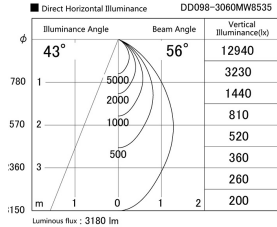

Item no. DD098-3060MW8535

Series Name: Φ 150 Spark

Installation	Recessed mount
Type	Φ 150 Spark
Fixture wattage	30.3W
Beam angle	42 deg
Color Temp.	3500K
CRI	Ra>85
Luminous	3180 lm
Body	Die-cast aluminum alloy
Body finish	N/A
Trim finish	White
Reflector finish	Mirror
IP Rate	IP20
Light source	COB module
Input Voltage	AC220~240V
Dimming Type	Non-Dimmable
Certificate	CE, CCC
Cut Hole	150mm

Height (Weight)	
65.3W	152 (1.5kg)
48.5W	152 (1.5kg)
44.3W	132 (1.3kg)
33.8W	132 (1.3kg)
30.3W	132 (1.3kg)
23.0W	102 (1.0kg)