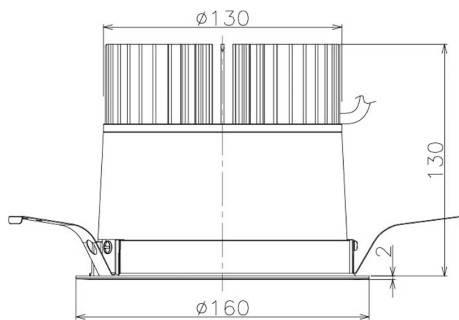

Item no. DD098-3060MW8540

Series Name: Φ 150 Spark

Installation	Recessed mount
Type	
Fixture wattage	30.3W
Beam angle	42 deg
Color Temp.	4000K
CRI	Ra>85
Luminous	3212 lm
Body	Die-cast aluminum alloy
Body finish	N/A
Trim finish	White
Reflector finish	Mirror
IP Rate	IP20
Light source	COB module
Input Voltage	AC220~240V
Dimming Type	Non-Dimmable
Certificate	CE, CCC
Cut Hole	150mm

Height (Weight)	
65.3W	152 (1.5kg)
48.5W	152 (1.5kg)
44.3W	132 (1.3kg)
33.8W	132 (1.3kg)
30.3W	132 (1.3kg)
23.0W	102 (1.0kg)