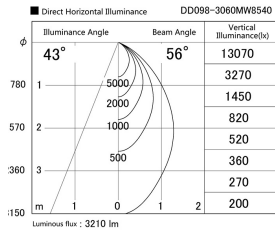

Item no. DD098-3060MW8540

Series Name: Φ 150 Spark

Installation	Recessed mount
Type	
Fixture wattage	30.3W
Beam angle	42 deg
Color Temp.	4000K
CRI	Ra>85
Luminous	3212 lm
Body	Die-cast aluminum alloy
Body finish	N/A
Trim finish	White
Reflector finish	Mirror
IP Rate	IP20
Light source	COB module
Input Voltage	AC220~240V
Dimming Type	Non-Dimmable
Certificate	CE, CCC
Cut Hole	150mm

Height (Weight)	
65.3W	152 (1.5kg)
48.5W	152 (1.5kg)
44.3W	132 (1.3kg)
33.8W	132 (1.3kg)
30.3W	132 (1.3kg)
23.0W	102 (1.0kg)