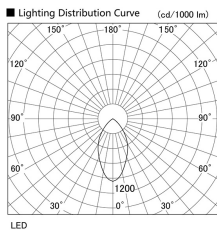

Item no. DD098-3060MW8540

Series Name: Φ 150 Spark

Installation	Recessed mount
Type	
Fixture wattage	30.3W
Beam angle	42 deg
Color Temp.	4000K
CRI	Ra>85
Luminous	3212 lm
Body	Die-cast aluminum alloy
Body finish	N/A
Trim finish	White
Reflector finish	Mirror
IP Rate	IP20
Light source	COB module
Input Voltage	AC220~240V
Dimming Type	Non-Dimmable
Certificate	CE, CCC
Cut Hole	150mm

Height (Weight)	
65.3W	152 (1.5kg)
48.5W	152 (1.5kg)
44.3W	132 (1.3kg)
33.8W	132 (1.3kg)
30.3W	132 (1.3kg)
23.0W	102 (1.0kg)