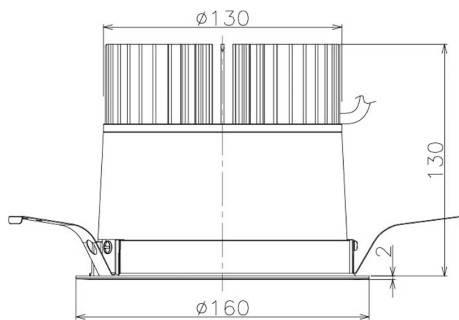

Item no. DD098-3060MW9030

Series Name: Φ 150 Spark

Installation	Recessed mount
Type	
Fixture wattage	30.3W
Beam angle	42 deg
Color Temp.	3000K
CRI	Ra>90
Luminous	2835 lm
Body	Die-cast aluminum alloy
Body finish	N/A
Trim finish	White
Reflector finish	Mirror
IP Rate	IP20
Light source	COB module
Input Voltage	AC220~240V
Dimming Type	Non-Dimmable
Certificate	CE, CCC
Cut Hole	150mm

Height (Weight)	
65.3W	152 (1.5kg)
48.5W	152 (1.5kg)
44.3W	132 (1.3kg)
33.8W	132 (1.3kg)
30.3W	132 (1.3kg)
23.0W	102 (1.0kg)