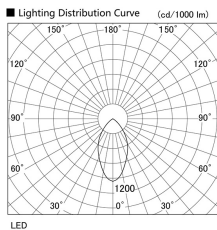

Item no. DD098-3060MW9030

Series Name: Φ 150 Spark

Installation	Recessed mount
Type	
Fixture wattage	30.3W
Beam angle	42 deg
Color Temp.	3000K
CRI	Ra>90
Luminous	2835 lm
Body	Die-cast aluminum alloy
Body finish	N/A
Trim finish	White
Reflector finish	Mirror
IP Rate	IP20
Light source	COB module
Input Voltage	AC220~240V
Dimming Type	Non-Dimmable
Certificate	CE, CCC
Cut Hole	150mm

Height (Weight)	
65.3W	152 (1.5kg)
48.5W	152 (1.5kg)
44.3W	132 (1.3kg)
33.8W	132 (1.3kg)
30.3W	132 (1.3kg)
23.0W	102 (1.0kg)