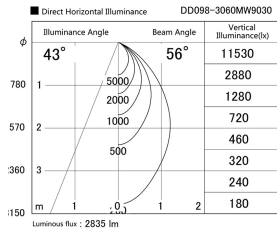

Item no. DD098-3060MW9030

Series Name: Φ 150 Spark

Installation	Recessed mount
Type	
Fixture wattage	30.3W
Beam angle	42 deg
Color Temp.	3000K
CRI	Ra>90
Luminous	2835 lm
Body	Die-cast aluminum alloy
Body finish	N/A
Trim finish	White
Reflector finish	Mirror
IP Rate	IP20
Light source	COB module
Input Voltage	AC220~240V
Dimming Type	Non-Dimmable
Certificate	CE, CCC
Cut Hole	150mm

Height (Weight)	
65.3W	152 (1.5kg)
48.5W	152 (1.5kg)
44.3W	132 (1.3kg)
33.8W	132 (1.3kg)
30.3W	132 (1.3kg)
23.0W	102 (1.0kg)