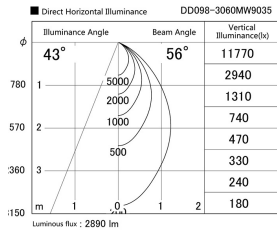

Item no. DD098-3060MW9035

Series Name: Φ 150 Spark

Installation	Recessed mount
Type	
Fixture wattage	30.3W
Beam angle	42 deg
Color Temp.	3500K
CRI	Ra>90
Luminous	2892 lm
Body	Die-cast aluminum alloy
Body finish	N/A
Trim finish	White
Reflector finish	Mirror
IP Rate	IP20
Light source	COB module
Input Voltage	AC220~240V
Dimming Type	Non-Dimmable
Certificate	CE, CCC
Cut Hole	150mm

Height (Weight)	
65.3W	152 (1.5kg)
48.5W	152 (1.5kg)
44.3W	132 (1.3kg)
33.8W	132 (1.3kg)
30.3W	132 (1.3kg)
23.0W	102 (1.0kg)