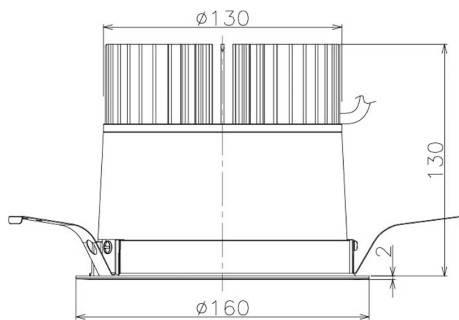

Item no. DD098-3060MW9035

Series Name: Φ 150 Spark

Installation	Recessed mount
Type	
Fixture wattage	30.3W
Beam angle	42 deg
Color Temp.	3500K
CRI	Ra>90
Luminous	2892 lm
Body	Die-cast aluminum alloy
Body finish	N/A
Trim finish	White
Reflector finish	Mirror
IP Rate	IP20
Light source	COB module
Input Voltage	AC220~240V
Dimming Type	Non-Dimmable
Certificate	CE, CCC
Cut Hole	150mm

Height (Weight)	
65.3W	152 (1.5kg)
48.5W	152 (1.5kg)
44.3W	132 (1.3kg)
33.8W	132 (1.3kg)
30.3W	132 (1.3kg)
23.0W	102 (1.0kg)