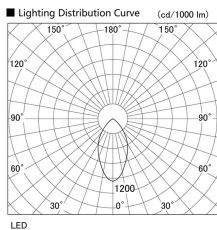

Item no. DD098-3060MW9035

Series Name: Φ 150 Spark

Installation	Recessed mount
Type	
Fixture wattage	30.3W
Beam angle	42 deg
Color Temp.	3500K
CRI	Ra>90
Luminous	2892 lm
Body	Die-cast aluminum alloy
Body finish	N/A
Trim finish	White
Reflector finish	Mirror
IP Rate	IP20
Light source	COB module
Input Voltage	AC220~240V
Dimming Type	Non-Dimmable
Certificate	CE, CCC
Cut Hole	150mm

Height (Weight)	
65.3W	152 (1.5kg)
48.5W	152 (1.5kg)
44.3W	132 (1.3kg)
33.8W	132 (1.3kg)
30.3W	132 (1.3kg)
23.0W	102 (1.0kg)