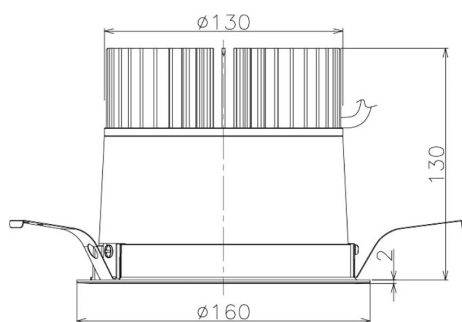

Item no. DD098-3060MW9040

Series Name: Φ 150 Spark

Installation	Recessed mount
Type	Φ 150 Spark
Fixture wattage	30.3W
Beam angle	42 deg
Color Temp.	4000K
CRI	Ra>90
Luminous	2920 lm
Body	Die-cast aluminum alloy
Body finish	N/A
Trim finish	White
Reflector finish	Mirror
IP Rate	IP20
Light source	COB module
Input Voltage	AC220~240V
Dimming Type	Non-Dimmable
Certificate	CE, CCC
Cut Hole	150mm

Height (Weight)	
65.3W	152 (1.5kg)
48.5W	152 (1.5kg)
44.3W	132 (1.3kg)
33.8W	132 (1.3kg)
30.3W	132 (1.3kg)
23.0W	102 (1.0kg)