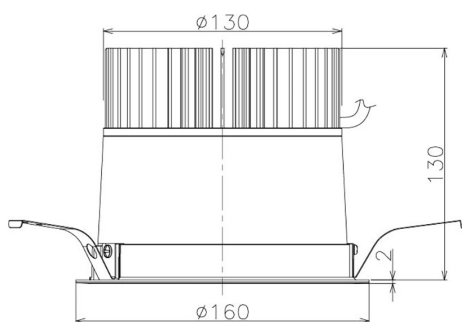

Item no. DD098-3060MW9040

Series Name:  $\Phi$ 150 Spark

Installation	Recessed mount
Type	
Fixture wattage	30.3W
Beam angle	42 deg
Color Temp.	4000K
CRI	Ra>90
Luminous	2920 lm
Body	Die-cast aluminum alloy
Body finish	N/A
Trim finish	White
Reflector finish	Mirror
IP Rate	IP20
Light source	COB module
Input Voltage	AC220~240V
Dimming Type	Non-Dimmable
Certificate	CE, CCC
Cut Hole	150mm

Height (Weight)	
65.3W	152 (1.5kg)
48.5W	152 (1.5kg)
44.3W	132 (1.3kg)
33.8W	132 (1.3kg)
30.3W	132 (1.3kg)
23.0W	102 (1.0kg)