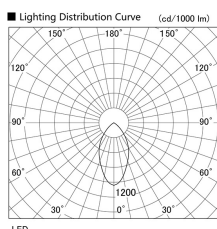

Item no. DD098-3060MW9040

Series Name:  $\Phi$ 150 Spark

Installation	Recessed mount
Type	
Fixture wattage	30.3W
Beam angle	42 deg
Color Temp.	4000K
CRI	Ra>90
Luminous	2920 lm
Body	Die-cast aluminum alloy
Body finish	N/A
Trim finish	White
Reflector finish	Mirror
IP Rate	IP20
Light source	COB module
Input Voltage	AC220~240V
Dimming Type	Non-Dimmable
Certificate	CE, CCC
Cut Hole	150mm

Height (Weight)	
65.3W	152 (1.5kg)
48.5W	152 (1.5kg)
44.3W	132 (1.3kg)
33.8W	132 (1.3kg)
30.3W	132 (1.3kg)
23.0W	102 (1.0kg)