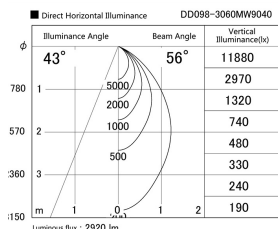

Item no. DD098-3060MW9040

Series Name: Φ 150 Spark

Installation	Recessed mount
Type	Φ 150 Spark
Fixture wattage	30.3W
Beam angle	42 deg
Color Temp.	4000K
CRI	Ra>90
Luminous	2920 lm
Body	Die-cast aluminum alloy
Body finish	N/A
Trim finish	White
Reflector finish	Mirror
IP Rate	IP20
Light source	COB module
Input Voltage	AC220~240V
Dimming Type	Non-Dimmable
Certificate	CE, CCC
Cut Hole	150mm

Height (Weight)	
65.3W	152 (1.5kg)
48.5W	152 (1.5kg)
44.3W	132 (1.3kg)
33.8W	132 (1.3kg)
30.3W	132 (1.3kg)
23.0W	102 (1.0kg)