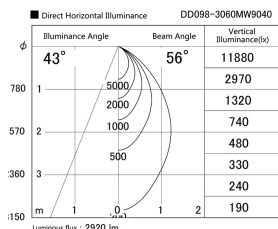

Item no. DD098-3060MW9040

Series Name:  $\Phi$ 150 Spark

Installation	Recessed mount
Type	
Fixture wattage	30.3W
Beam angle	42 deg
Color Temp.	4000K
CRI	Ra>90
Luminous	2920 lm
Body	Die-cast aluminum alloy
Body finish	N/A
Trim finish	White
Reflector finish	Mirror
IP Rate	IP20
Light source	COB module
Input Voltage	AC220~240V
Dimming Type	Non-Dimmable
Certificate	CE, CCC
Cut Hole	150mm

Height (Weight)	
65.3W	152 (1.5kg)
48.5W	152 (1.5kg)
44.3W	132 (1.3kg)
33.8W	132 (1.3kg)
30.3W	132 (1.3kg)
23.0W	102 (1.0kg)