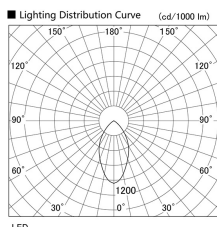

Item no. DD098-3060MW9040

Series Name: Φ 150 Spark

Installation	Recessed mount
Type	Φ 150 Spark
Fixture wattage	30.3W
Beam angle	42 deg
Color Temp.	4000K
CRI	Ra>90
Luminous	2920 lm
Body	Die-cast aluminum alloy
Body finish	N/A
Trim finish	White
Reflector finish	Mirror
IP Rate	IP20
Light source	COB module
Input Voltage	AC220~240V
Dimming Type	Non-Dimmable
Certificate	CE, CCC
Cut Hole	150mm

Height (Weight)	
65.3W	152 (1.5kg)
48.5W	152 (1.5kg)
44.3W	132 (1.3kg)
33.8W	132 (1.3kg)
30.3W	132 (1.3kg)
23.0W	102 (1.0kg)