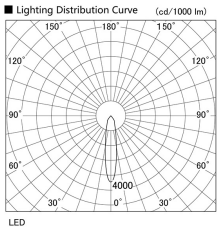

Item no. DD098-3420MW8527

Series Name:  $\Phi$ 150 Spark

Installation	Recessed mount
Type	$\Phi$ 150 Spark
Fixture wattage	33.8W
Beam angle	19 deg
Color Temp.	2700K
CRI	Ra>85
Luminous	3319 lm
Body	Die-cast aluminum alloy
Body finish	N/A
Trim finish	White
Reflector finish	Mirror
IP Rate	IP20
Light source	COB module
Input Voltage	AC220~240V
Dimming Type	Non-Dimmable
Certificate	CE, CCC
Cut Hole	150mm

Height (Weight)	
65.3W	152 (1.5kg)
48.5W	152 (1.5kg)
44.3W	132 (1.3kg)
33.8W	132 (1.3kg)
30.3W	132 (1.3kg)
23.0W	102 (1.0kg)