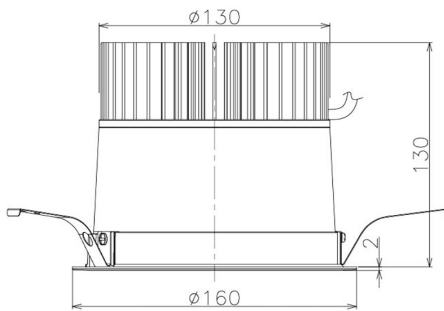

Item no. DD098-3420MW8527

Series Name:  $\Phi$ 150 Spark

Installation	Recessed mount
Type	$\Phi$ 150 Spark
Fixture wattage	33.8W
Beam angle	19 deg
Color Temp.	2700K
CRI	Ra>85
Luminous	3319 lm
Body	Die-cast aluminum alloy
Body finish	N/A
Trim finish	White
Reflector finish	Mirror
IP Rate	IP20
Light source	COB module
Input Voltage	AC220~240V
Dimming Type	Non-Dimmable
Certificate	CE, CCC
Cut Hole	150mm

Height (Weight)	
65.3W	152 (1.5kg)
48.5W	152 (1.5kg)
44.3W	132 (1.3kg)
33.8W	132 (1.3kg)
30.3W	132 (1.3kg)
23.0W	102 (1.0kg)