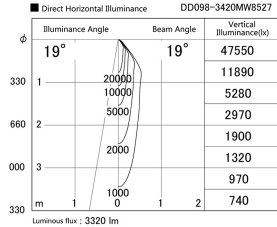

Item no. DD098-3420MW8527

Series Name:  $\Phi$ 150 Spark

Installation	Recessed mount
Type	$\Phi$ 150 Spark
Fixture wattage	33.8W
Beam angle	19 deg
Color Temp.	2700K
CRI	Ra>85
Luminous	3319 lm
Body	Die-cast aluminum alloy
Body finish	N/A
Trim finish	White
Reflector finish	Mirror
IP Rate	IP20
Light source	COB module
Input Voltage	AC220~240V
Dimming Type	Non-Dimmable
Certificate	CE, CCC
Cut Hole	150mm

Height (Weight)	
65.3W	152 (1.5kg)
48.5W	152 (1.5kg)
44.3W	132 (1.3kg)
33.8W	132 (1.3kg)
30.3W	132 (1.3kg)
23.0W	102 (1.0kg)