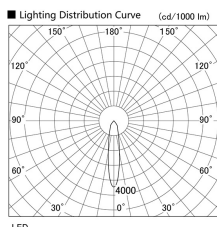

Item no. DD098-3420MW8527

Series Name: Φ 150 Spark

Installation	Recessed mount
Type	
Fixture wattage	33.8W
Beam angle	19 deg
Color Temp.	2700K
CRI	Ra>85
Luminous	3319 lm
Body	Die-cast aluminum alloy
Body finish	N/A
Trim finish	White
Reflector finish	Mirror
IP Rate	IP20
Light source	COB module
Input Voltage	AC220~240V
Dimming Type	Non-Dimmable
Certificate	CE, CCC
Cut Hole	150mm

Height (Weight)	
65.3W	152 (1.5kg)
48.5W	152 (1.5kg)
44.3W	132 (1.3kg)
33.8W	132 (1.3kg)
30.3W	132 (1.3kg)
23.0W	102 (1.0kg)