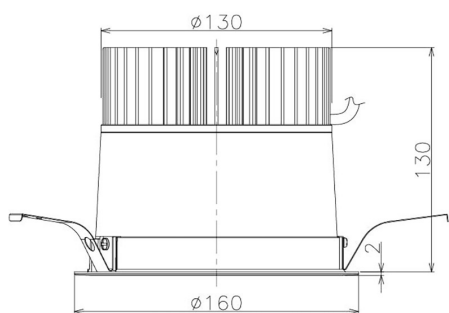

Item no. DD098-3420MW8527

Series Name: Φ 150 Spark

Installation	Recessed mount
Type	
Fixture wattage	33.8W
Beam angle	19 deg
Color Temp.	2700K
CRI	Ra>85
Luminous	3319 lm
Body	Die-cast aluminum alloy
Body finish	N/A
Trim finish	White
Reflector finish	Mirror
IP Rate	IP20
Light source	COB module
Input Voltage	AC220~240V
Dimming Type	Non-Dimmable
Certificate	CE, CCC
Cut Hole	150mm

Height (Weight)	
65.3W	152 (1.5kg)
48.5W	152 (1.5kg)
44.3W	132 (1.3kg)
33.8W	132 (1.3kg)
30.3W	132 (1.3kg)
23.0W	102 (1.0kg)