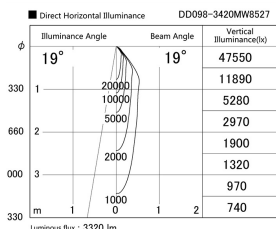

Item no. DD098-3420MW8527

Series Name: Φ 150 Spark

Installation	Recessed mount
Type	
Fixture wattage	33.8W
Beam angle	19 deg
Color Temp.	2700K
CRI	Ra>85
Luminous	3319 lm
Body	Die-cast aluminum alloy
Body finish	N/A
Trim finish	White
Reflector finish	Mirror
IP Rate	IP20
Light source	COB module
Input Voltage	AC220~240V
Dimming Type	Non-Dimmable
Certificate	CE, CCC
Cut Hole	150mm

Height (Weight)	
65.3W	152 (1.5kg)
48.5W	152 (1.5kg)
44.3W	132 (1.3kg)
33.8W	132 (1.3kg)
30.3W	132 (1.3kg)
23.0W	102 (1.0kg)