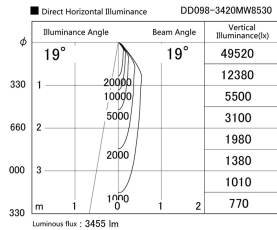

Item no. DD098-3420MW8530

Series Name: Φ 150 Spark

Installation	Recessed mount
Type	
Fixture wattage	33.8W
Beam angle	19 deg
Color Temp.	3000K
CRI	Ra>85
Luminous	3457 lm
Body	Die-cast aluminum alloy
Body finish	N/A
Trim finish	White
Reflector finish	Mirror
IP Rate	IP20
Light source	COB module
Input Voltage	AC220~240V
Dimming Type	Non-Dimmable
Certificate	CE, CCC
Cut Hole	150mm

Height (Weight)	
65.3W	152 (1.5kg)
48.5W	152 (1.5kg)
44.3W	132 (1.3kg)
33.8W	132 (1.3kg)
30.3W	132 (1.3kg)
23.0W	102 (1.0kg)