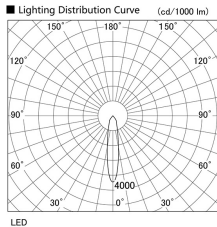

Item no. DD098-3420MW8530

Series Name: Φ 150 Spark

Installation	Recessed mount
Type	
Fixture wattage	33.8W
Beam angle	19 deg
Color Temp.	3000K
CRI	Ra>85
Luminous	3457 lm
Body	Die-cast aluminum alloy
Body finish	N/A
Trim finish	White
Reflector finish	Mirror
IP Rate	IP20
Light source	COB module
Input Voltage	AC220~240V
Dimming Type	Non-Dimmable
Certificate	CE, CCC
Cut Hole	150mm

Height (Weight)	
65.3W	152 (1.5kg)
48.5W	152 (1.5kg)
44.3W	132 (1.3kg)
33.8W	132 (1.3kg)
30.3W	132 (1.3kg)
23.0W	102 (1.0kg)