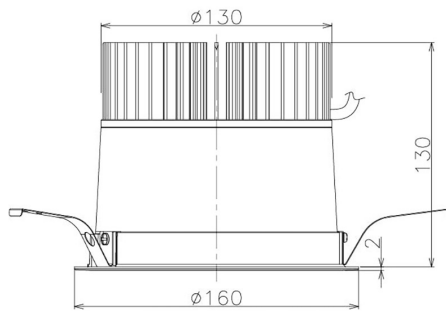

Item no. DD098-3420MW8530

Series Name: Φ 150 Spark

Installation	Recessed mount
Type	
Fixture wattage	33.8W
Beam angle	19 deg
Color Temp.	3000K
CRI	Ra>85
Luminous	3457 lm
Body	Die-cast aluminum alloy
Body finish	N/A
Trim finish	White
Reflector finish	Mirror
IP Rate	IP20
Light source	COB module
Input Voltage	AC220~240V
Dimming Type	Non-Dimmable
Certificate	CE, CCC
Cut Hole	150mm

Height (Weight)	
65.3W	152 (1.5kg)
48.5W	152 (1.5kg)
44.3W	132 (1.3kg)
33.8W	132 (1.3kg)
30.3W	132 (1.3kg)
23.0W	102 (1.0kg)