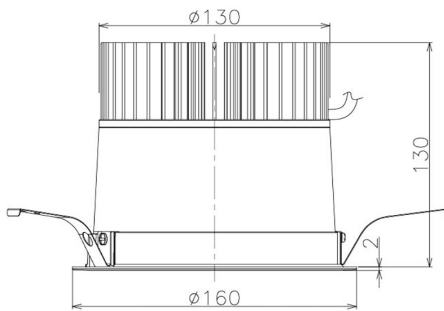

Item no. DD098-3420MW8535

Series Name: Φ 150 Spark

Installation	Recessed mount
Type	Φ 150 Spark
Fixture wattage	33.8W
Beam angle	19 deg
Color Temp.	3500K
CRI	Ra>85
Luminous	3526 lm
Body	Die-cast aluminum alloy
Body finish	N/A
Trim finish	White
Reflector finish	Mirror
IP Rate	IP20
Light source	COB module
Input Voltage	AC220~240V
Dimming Type	Non-Dimmable
Certificate	CE, CCC
Cut Hole	150mm

Height (Weight)	
65.3W	152 (1.5kg)
48.5W	152 (1.5kg)
44.3W	132 (1.3kg)
33.8W	132 (1.3kg)
30.3W	132 (1.3kg)
23.0W	102 (1.0kg)