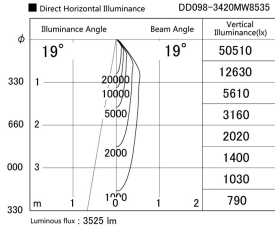

Item no. DD098-3420MW8535

Series Name: Φ 150 Spark

Installation	Recessed mount
Type	Φ 150 Spark
Fixture wattage	33.8W
Beam angle	19 deg
Color Temp.	3500K
CRI	Ra>85
Luminous	3526 lm
Body	Die-cast aluminum alloy
Body finish	N/A
Trim finish	White
Reflector finish	Mirror
IP Rate	IP20
Light source	COB module
Input Voltage	AC220~240V
Dimming Type	Non-Dimmable
Certificate	CE, CCC
Cut Hole	150mm

Height (Weight)	
65.3W	152 (1.5kg)
48.5W	152 (1.5kg)
44.3W	132 (1.3kg)
33.8W	132 (1.3kg)
30.3W	132 (1.3kg)
23.0W	102 (1.0kg)