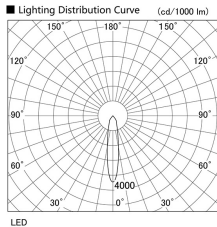

Item no. DD098-3420MW8535

Series Name: Φ 150 Spark

Installation	Recessed mount
Type	Φ 150 Spark
Fixture wattage	33.8W
Beam angle	19 deg
Color Temp.	3500K
CRI	Ra>85
Luminous	3526 lm
Body	Die-cast aluminum alloy
Body finish	N/A
Trim finish	White
Reflector finish	Mirror
IP Rate	IP20
Light source	COB module
Input Voltage	AC220~240V
Dimming Type	Non-Dimmable
Certificate	CE, CCC
Cut Hole	150mm

Height (Weight)	
65.3W	152 (1.5kg)
48.5W	152 (1.5kg)
44.3W	132 (1.3kg)
33.8W	132 (1.3kg)
30.3W	132 (1.3kg)
23.0W	102 (1.0kg)