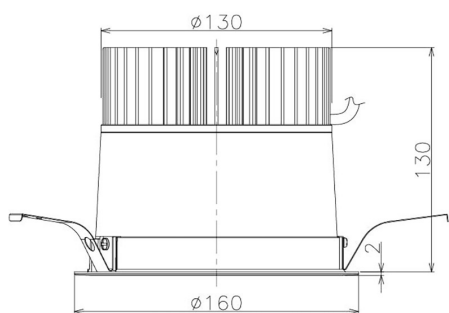

Item no. DD098-3420MW8540

Series Name: Φ 150 Spark

Installation	Recessed mount
Type	
Fixture wattage	33.8W
Beam angle	19 deg
Color Temp.	4000K
CRI	Ra>85
Luminous	3561 lm
Body	Die-cast aluminum alloy
Body finish	N/A
Trim finish	White
Reflector finish	Mirror
IP Rate	IP20
Light source	COB module
Input Voltage	AC220~240V
Dimming Type	Non-Dimmable
Certificate	CE, CCC
Cut Hole	150mm

Height (Weight)	
65.3W	152 (1.5kg)
48.5W	152 (1.5kg)
44.3W	132 (1.3kg)
33.8W	132 (1.3kg)
30.3W	132 (1.3kg)
23.0W	102 (1.0kg)