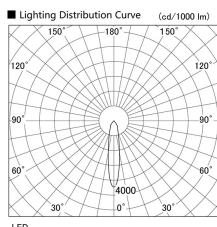

Item no. DD098-3420MW8540

Series Name: Φ 150 Spark

Installation	Recessed mount
Type	
Fixture wattage	33.8W
Beam angle	19 deg
Color Temp.	4000K
CRI	Ra>85
Luminous	3561 lm
Body	Die-cast aluminum alloy
Body finish	N/A
Trim finish	White
Reflector finish	Mirror
IP Rate	IP20
Light source	COB module
Input Voltage	AC220~240V
Dimming Type	Non-Dimmable
Certificate	CE, CCC
Cut Hole	150mm

Height (Weight)	
65.3W	152 (1.5kg)
48.5W	152 (1.5kg)
44.3W	132 (1.3kg)
33.8W	132 (1.3kg)
30.3W	132 (1.3kg)
23.0W	102 (1.0kg)