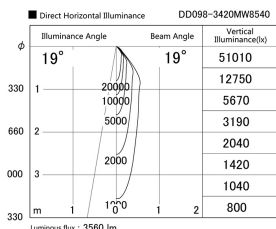

Item no. DD098-3420MW8540

Series Name: Φ 150 Spark

Installation	Recessed mount
Type	
Fixture wattage	33.8W
Beam angle	19 deg
Color Temp.	4000K
CRI	Ra>85
Luminous	3561 lm
Body	Die-cast aluminum alloy
Body finish	N/A
Trim finish	White
Reflector finish	Mirror
IP Rate	IP20
Light source	COB module
Input Voltage	AC220~240V
Dimming Type	Non-Dimmable
Certificate	CE, CCC
Cut Hole	150mm

Height (Weight)	
65.3W	152 (1.5kg)
48.5W	152 (1.5kg)
44.3W	132 (1.3kg)
33.8W	132 (1.3kg)
30.3W	132 (1.3kg)
23.0W	102 (1.0kg)