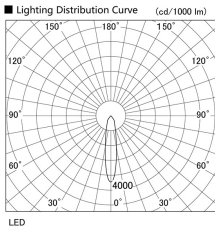

Item no. DD098-3420MW9030

Series Name: Φ 150 Spark

Installation	Recessed mount
Type	
Fixture wattage	33.8W
Beam angle	19 deg
Color Temp.	3000K
CRI	Ra>90
Luminous	3143 lm
Body	Die-cast aluminum alloy
Body finish	N/A
Trim finish	White
Reflector finish	Mirror
IP Rate	IP20
Light source	COB module
Input Voltage	AC220~240V
Dimming Type	Non-Dimmable
Certificate	CE, CCC
Cut Hole	150mm

Height (Weight)	
65.3W	152 (1.5kg)
48.5W	152 (1.5kg)
44.3W	132 (1.3kg)
33.8W	132 (1.3kg)
30.3W	132 (1.3kg)
23.0W	102 (1.0kg)