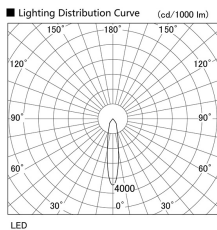

Item no. DD098-3420MW9030

Series Name: Φ 150 Spark

Installation	Recessed mount
Type	
Fixture wattage	33.8W
Beam angle	19 deg
Color Temp.	3000K
CRI	Ra>90
Luminous	3143 lm
Body	Die-cast aluminum alloy
Body finish	N/A
Trim finish	White
Reflector finish	Mirror
IP Rate	IP20
Light source	COB module
Input Voltage	AC220~240V
Dimming Type	Non-Dimmable
Certificate	CE, CCC
Cut Hole	150mm

Height (Weight)	
65.3W	152 (1.5kg)
48.5W	152 (1.5kg)
44.3W	132 (1.3kg)
33.8W	132 (1.3kg)
30.3W	132 (1.3kg)
23.0W	102 (1.0kg)