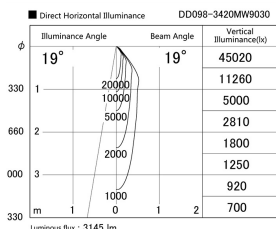

Item no. DD098-3420MW9030

Series Name:  $\Phi$ 150 Spark

Installation	Recessed mount
Type	$\Phi$ 150 Spark
Fixture wattage	33.8W
Beam angle	19 deg
Color Temp.	3000K
CRI	Ra>90
Luminous	3143 lm
Body	Die-cast aluminum alloy
Body finish	N/A
Trim finish	White
Reflector finish	Mirror
IP Rate	IP20
Light source	COB module
Input Voltage	AC220~240V
Dimming Type	Non-Dimmable
Certificate	CE, CCC
Cut Hole	150mm

Height (Weight)	
65.3W	152 (1.5kg)
48.5W	152 (1.5kg)
44.3W	132 (1.3kg)
33.8W	132 (1.3kg)
30.3W	132 (1.3kg)
23.0W	102 (1.0kg)