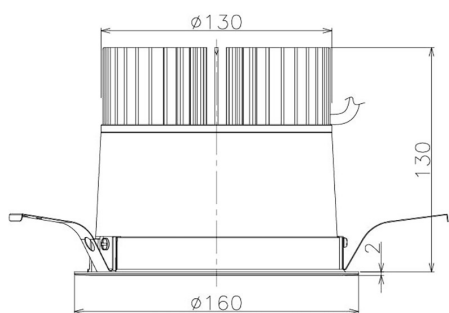

Item no. DD098-3420MW9030

Series Name:  $\Phi$ 150 Spark

Installation	Recessed mount
Type	$\Phi$ 150 Spark
Fixture wattage	33.8W
Beam angle	19 deg
Color Temp.	3000K
CRI	Ra>90
Luminous	3143 lm
Body	Die-cast aluminum alloy
Body finish	N/A
Trim finish	White
Reflector finish	Mirror
IP Rate	IP20
Light source	COB module
Input Voltage	AC220~240V
Dimming Type	Non-Dimmable
Certificate	CE, CCC
Cut Hole	150mm

Height (Weight)	
65.3W	152 (1.5kg)
48.5W	152 (1.5kg)
44.3W	132 (1.3kg)
33.8W	132 (1.3kg)
30.3W	132 (1.3kg)
23.0W	102 (1.0kg)