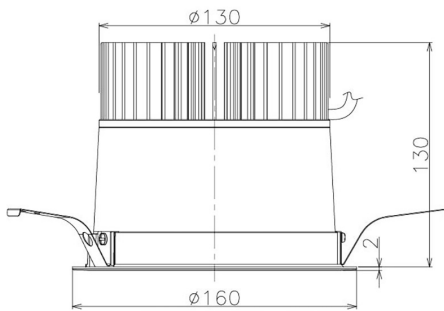

Item no. DD098-3420MW9030

Series Name: Φ 150 Spark

Installation	Recessed mount
Type	
Fixture wattage	33.8W
Beam angle	19 deg
Color Temp.	3000K
CRI	Ra>90
Luminous	3143 lm
Body	Die-cast aluminum alloy
Body finish	N/A
Trim finish	White
Reflector finish	Mirror
IP Rate	IP20
Light source	COB module
Input Voltage	AC220~240V
Dimming Type	Non-Dimmable
Certificate	CE, CCC
Cut Hole	150mm

Height (Weight)	
65.3W	152 (1.5kg)
48.5W	152 (1.5kg)
44.3W	132 (1.3kg)
33.8W	132 (1.3kg)
30.3W	132 (1.3kg)
23.0W	102 (1.0kg)