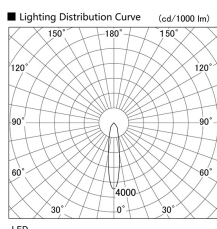

Item no. DD098-3420MW9030

Series Name:  $\Phi$ 150 Spark

Installation	Recessed mount
Type	$\Phi$ 150 Spark
Fixture wattage	33.8W
Beam angle	19 deg
Color Temp.	3000K
CRI	Ra>90
Luminous	3143 lm
Body	Die-cast aluminum alloy
Body finish	N/A
Trim finish	White
Reflector finish	Mirror
IP Rate	IP20
Light source	COB module
Input Voltage	AC220~240V
Dimming Type	Non-Dimmable
Certificate	CE, CCC
Cut Hole	150mm

Height (Weight)	
65.3W	152 (1.5kg)
48.5W	152 (1.5kg)
44.3W	132 (1.3kg)
33.8W	132 (1.3kg)
30.3W	132 (1.3kg)
23.0W	102 (1.0kg)