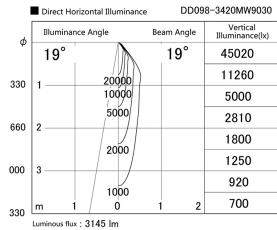

Item no. DD098-3420MW9030

Series Name: Φ 150 Spark

Installation	Recessed mount
Type	
Fixture wattage	33.8W
Beam angle	19 deg
Color Temp.	3000K
CRI	Ra>90
Luminous	3143 lm
Body	Die-cast aluminum alloy
Body finish	N/A
Trim finish	White
Reflector finish	Mirror
IP Rate	IP20
Light source	COB module
Input Voltage	AC220~240V
Dimming Type	Non-Dimmable
Certificate	CE, CCC
Cut Hole	150mm

Height (Weight)	
65.3W	152 (1.5kg)
48.5W	152 (1.5kg)
44.3W	132 (1.3kg)
33.8W	132 (1.3kg)
30.3W	132 (1.3kg)
23.0W	102 (1.0kg)