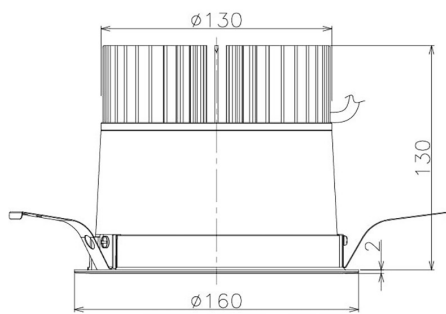

Item no. DD098-3420MW9030

Series Name: Φ 150 Spark

Installation	Recessed mount
Type	
Fixture wattage	33.8W
Beam angle	19 deg
Color Temp.	3000K
CRI	Ra>90
Luminous	3143 lm
Body	Die-cast aluminum alloy
Body finish	N/A
Trim finish	White
Reflector finish	Mirror
IP Rate	IP20
Light source	COB module
Input Voltage	AC220~240V
Dimming Type	Non-Dimmable
Certificate	CE, CCC
Cut Hole	150mm

Height (Weight)	
65.3W	152 (1.5kg)
48.5W	152 (1.5kg)
44.3W	132 (1.3kg)
33.8W	132 (1.3kg)
30.3W	132 (1.3kg)
23.0W	102 (1.0kg)