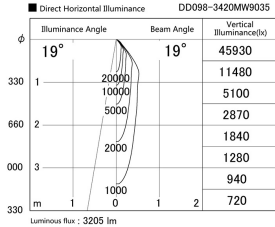

Item no. DD098-3420MW9035

Series Name: Φ 150 Spark

Installation	Recessed mount
Type	Φ 150 Spark
Fixture wattage	33.8W
Beam angle	19 deg
Color Temp.	3500K
CRI	Ra>90
Luminous	3206 lm
Body	Die-cast aluminum alloy
Body finish	N/A
Trim finish	White
Reflector finish	Mirror
IP Rate	IP20
Light source	COB module
Input Voltage	AC220~240V
Dimming Type	Non-Dimmable
Certificate	CE, CCC
Cut Hole	150mm

Height (Weight)	
65.3W	152 (1.5kg)
48.5W	152 (1.5kg)
44.3W	132 (1.3kg)
33.8W	132 (1.3kg)
30.3W	132 (1.3kg)
23.0W	102 (1.0kg)