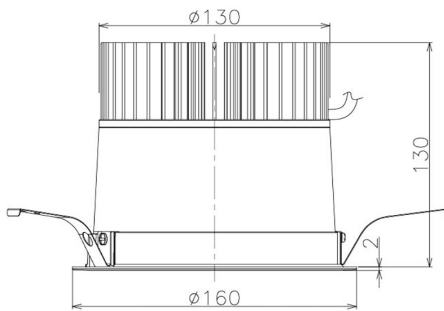

Item no. DD098-3420MW9035

Series Name: Φ 150 Spark

Installation	Recessed mount
Type	Φ 150 Spark
Fixture wattage	33.8W
Beam angle	19 deg
Color Temp.	3500K
CRI	Ra>90
Luminous	3206 lm
Body	Die-cast aluminum alloy
Body finish	N/A
Trim finish	White
Reflector finish	Mirror
IP Rate	IP20
Light source	COB module
Input Voltage	AC220~240V
Dimming Type	Non-Dimmable
Certificate	CE, CCC
Cut Hole	150mm

Height (Weight)	
65.3W	152 (1.5kg)
48.5W	152 (1.5kg)
44.3W	132 (1.3kg)
33.8W	132 (1.3kg)
30.3W	132 (1.3kg)
23.0W	102 (1.0kg)