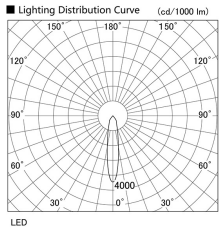

Item no. DD098-3420MW9035

Series Name:  $\Phi$ 150 Spark

Installation	Recessed mount
Type	
Fixture wattage	33.8W
Beam angle	19 deg
Color Temp.	3500K
CRI	Ra>90
Luminous	3206 lm
Body	Die-cast aluminum alloy
Body finish	N/A
Trim finish	White
Reflector finish	Mirror
IP Rate	IP20
Light source	COB module
Input Voltage	AC220~240V
Dimming Type	Non-Dimmable
Certificate	CE, CCC
Cut Hole	150mm

Height (Weight)	
65.3W	152 (1.5kg)
48.5W	152 (1.5kg)
44.3W	132 (1.3kg)
33.8W	132 (1.3kg)
30.3W	132 (1.3kg)
23.0W	102 (1.0kg)