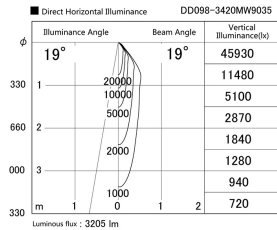

Item no. DD098-3420MW9035

Series Name:  $\Phi$ 150 Spark

Installation	Recessed mount
Type	
Fixture wattage	33.8W
Beam angle	19 deg
Color Temp.	3500K
CRI	Ra>90
Luminous	3206 lm
Body	Die-cast aluminum alloy
Body finish	N/A
Trim finish	White
Reflector finish	Mirror
IP Rate	IP20
Light source	COB module
Input Voltage	AC220~240V
Dimming Type	Non-Dimmable
Certificate	CE, CCC
Cut Hole	150mm

Height (Weight)	
65.3W	152 (1.5kg)
48.5W	152 (1.5kg)
44.3W	132 (1.3kg)
33.8W	132 (1.3kg)
30.3W	132 (1.3kg)
23.0W	102 (1.0kg)