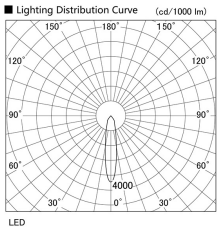

Item no. DD098-3420MW9035

Series Name: Φ 150 Spark

Installation	Recessed mount
Type	Φ 150 Spark
Fixture wattage	33.8W
Beam angle	19 deg
Color Temp.	3500K
CRI	Ra>90
Luminous	3206 lm
Body	Die-cast aluminum alloy
Body finish	N/A
Trim finish	White
Reflector finish	Mirror
IP Rate	IP20
Light source	COB module
Input Voltage	AC220~240V
Dimming Type	Non-Dimmable
Certificate	CE, CCC
Cut Hole	150mm

Height (Weight)	
65.3W	152 (1.5kg)
48.5W	152 (1.5kg)
44.3W	132 (1.3kg)
33.8W	132 (1.3kg)
30.3W	132 (1.3kg)
23.0W	102 (1.0kg)