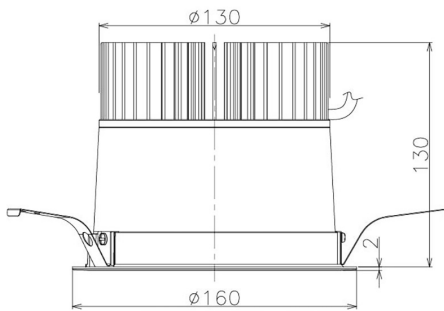

Item no. DD098-3420MW9035

Series Name:  $\Phi$ 150 Spark

Installation	Recessed mount
Type	
Fixture wattage	33.8W
Beam angle	19 deg
Color Temp.	3500K
CRI	Ra>90
Luminous	3206 lm
Body	Die-cast aluminum alloy
Body finish	N/A
Trim finish	White
Reflector finish	Mirror
IP Rate	IP20
Light source	COB module
Input Voltage	AC220~240V
Dimming Type	Non-Dimmable
Certificate	CE, CCC
Cut Hole	150mm

Height (Weight)	
65.3W	152 (1.5kg)
48.5W	152 (1.5kg)
44.3W	132 (1.3kg)
33.8W	132 (1.3kg)
30.3W	132 (1.3kg)
23.0W	102 (1.0kg)