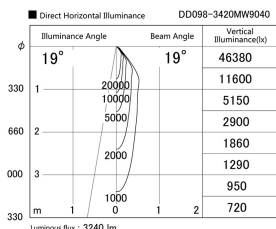

Item no. DD098-3420MW9040

Series Name: Φ 150 Spark

Installation	Recessed mount
Type	Φ 150 Spark
Fixture wattage	33.8W
Beam angle	19 deg
Color Temp.	4000K
CRI	Ra>90
Luminous	3238 lm
Body	Die-cast aluminum alloy
Body finish	N/A
Trim finish	White
Reflector finish	Mirror
IP Rate	IP20
Light source	COB module
Input Voltage	AC220~240V
Dimming Type	Non-Dimmable
Certificate	CE, CCC
Cut Hole	150mm

Height (Weight)	
65.3W	152 (1.5kg)
48.5W	152 (1.5kg)
44.3W	132 (1.3kg)
33.8W	132 (1.3kg)
30.3W	132 (1.3kg)
23.0W	102 (1.0kg)