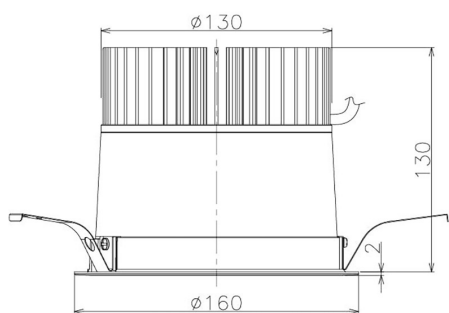

Item no. DD098-3420MW9040

Series Name: Φ 150 Spark

Installation	Recessed mount
Type	Φ 150 Spark
Fixture wattage	33.8W
Beam angle	19 deg
Color Temp.	4000K
CRI	Ra>90
Luminous	3238 lm
Body	Die-cast aluminum alloy
Body finish	N/A
Trim finish	White
Reflector finish	Mirror
IP Rate	IP20
Light source	COB module
Input Voltage	AC220~240V
Dimming Type	Non-Dimmable
Certificate	CE, CCC
Cut Hole	150mm

Height (Weight)	
65.3W	152 (1.5kg)
48.5W	152 (1.5kg)
44.3W	132 (1.3kg)
33.8W	132 (1.3kg)
30.3W	132 (1.3kg)
23.0W	102 (1.0kg)