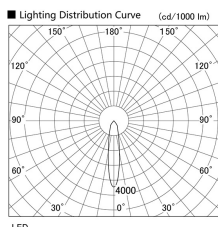

Item no. DD098-3420MW9040

Series Name: Φ 150 Spark

Installation	Recessed mount
Type	Φ 150 Spark
Fixture wattage	33.8W
Beam angle	19 deg
Color Temp.	4000K
CRI	Ra>90
Luminous	3238 lm
Body	Die-cast aluminum alloy
Body finish	N/A
Trim finish	White
Reflector finish	Mirror
IP Rate	IP20
Light source	COB module
Input Voltage	AC220~240V
Dimming Type	Non-Dimmable
Certificate	CE, CCC
Cut Hole	150mm

Height (Weight)	
65.3W	152 (1.5kg)
48.5W	152 (1.5kg)
44.3W	132 (1.3kg)
33.8W	132 (1.3kg)
30.3W	132 (1.3kg)
23.0W	102 (1.0kg)