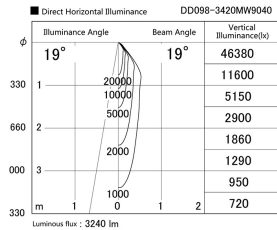

Item no. DD098-3420MW9040

Series Name:  $\Phi$ 150 Spark

Installation	Recessed mount
Type	
Fixture wattage	33.8W
Beam angle	19 deg
Color Temp.	4000K
CRI	Ra>90
Luminous	3238 lm
Body	Die-cast aluminum alloy
Body finish	N/A
Trim finish	White
Reflector finish	Mirror
IP Rate	IP20
Light source	COB module
Input Voltage	AC220~240V
Dimming Type	Non-Dimmable
Certificate	CE, CCC
Cut Hole	150mm

Height (Weight)	
65.3W	152 (1.5kg)
48.5W	152 (1.5kg)
44.3W	132 (1.3kg)
33.8W	132 (1.3kg)
30.3W	132 (1.3kg)
23.0W	102 (1.0kg)