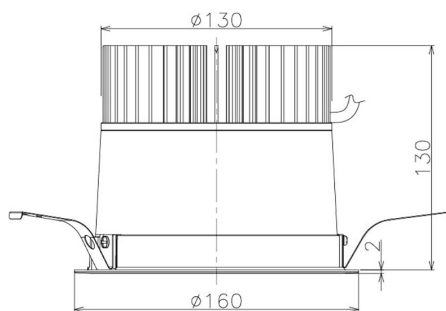

Item no. DD098-3420MW9040

Series Name:  $\Phi$ 150 Spark

Installation	Recessed mount
Type	
Fixture wattage	33.8W
Beam angle	19 deg
Color Temp.	4000K
CRI	Ra>90
Luminous	3238 lm
Body	Die-cast aluminum alloy
Body finish	N/A
Trim finish	White
Reflector finish	Mirror
IP Rate	IP20
Light source	COB module
Input Voltage	AC220~240V
Dimming Type	Non-Dimmable
Certificate	CE, CCC
Cut Hole	150mm

Height (Weight)	
65.3W	152 (1.5kg)
48.5W	152 (1.5kg)
44.3W	132 (1.3kg)
33.8W	132 (1.3kg)
30.3W	132 (1.3kg)
23.0W	102 (1.0kg)