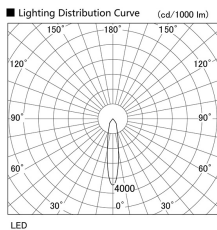

Item no. DD098-3420MW9040

Series Name:  $\Phi$ 150 Spark

Installation	Recessed mount
Type	
Fixture wattage	33.8W
Beam angle	19 deg
Color Temp.	4000K
CRI	Ra>90
Luminous	3238 lm
Body	Die-cast aluminum alloy
Body finish	N/A
Trim finish	White
Reflector finish	Mirror
IP Rate	IP20
Light source	COB module
Input Voltage	AC220~240V
Dimming Type	Non-Dimmable
Certificate	CE, CCC
Cut Hole	150mm

Height (Weight)	
65.3W	152 (1.5kg)
48.5W	152 (1.5kg)
44.3W	132 (1.3kg)
33.8W	132 (1.3kg)
30.3W	132 (1.3kg)
23.0W	102 (1.0kg)