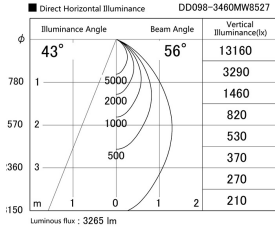

Item no. DD098-3460MW8527

Series Name: Φ 150 Spark

Installation	Recessed mount
Type	
Fixture wattage	33.8W
Beam angle	43 deg
Color Temp.	2700K
CRI	Ra>85
Luminous	3266 lm
Body	Die-cast aluminum alloy
Body finish	N/A
Trim finish	White
Reflector finish	Mirror
IP Rate	IP20
Light source	COB module
Input Voltage	AC220~240V
Dimming Type	Non-Dimmable
Certificate	CE, CCC
Cut Hole	150mm

Height (Weight)	
65.3W	152 (1.5kg)
48.5W	152 (1.5kg)
44.3W	132 (1.3kg)
33.8W	132 (1.3kg)
30.3W	132 (1.3kg)
23.0W	102 (1.0kg)