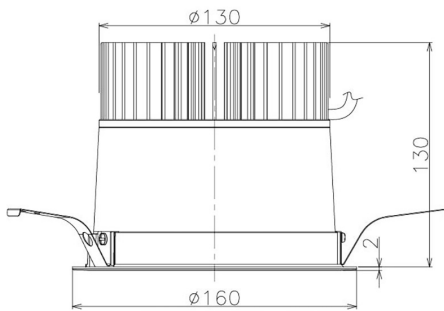

Item no. DD098-3460MW8527

Series Name: Φ 150 Spark

Installation	Recessed mount
Type	Φ 150 Spark
Fixture wattage	33.8W
Beam angle	43 deg
Color Temp.	2700K
CRI	Ra>85
Luminous	3266 lm
Body	Die-cast aluminum alloy
Body finish	N/A
Trim finish	White
Reflector finish	Mirror
IP Rate	IP20
Light source	COB module
Input Voltage	AC220~240V
Dimming Type	Non-Dimmable
Certificate	CE, CCC
Cut Hole	150mm

Height (Weight)	
65.3W	152 (1.5kg)
48.5W	152 (1.5kg)
44.3W	132 (1.3kg)
33.8W	132 (1.3kg)
30.3W	132 (1.3kg)
23.0W	102 (1.0kg)