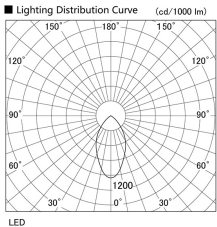

Item no. DD098-3460MW8527

Series Name: Φ 150 Spark

Installation	Recessed mount
Type	
Fixture wattage	33.8W
Beam angle	43 deg
Color Temp.	2700K
CRI	Ra>85
Luminous	3266 lm
Body	Die-cast aluminum alloy
Body finish	N/A
Trim finish	White
Reflector finish	Mirror
IP Rate	IP20
Light source	COB module
Input Voltage	AC220~240V
Dimming Type	Non-Dimmable
Certificate	CE, CCC
Cut Hole	150mm

Height (Weight)	
65.3W	152 (1.5kg)
48.5W	152 (1.5kg)
44.3W	132 (1.3kg)
33.8W	132 (1.3kg)
30.3W	132 (1.3kg)
23.0W	102 (1.0kg)