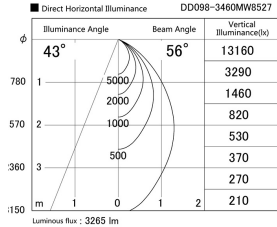

Item no. DD098-3460MW8527

Series Name: Φ 150 Spark

Installation	Recessed mount
Type	Φ 150 Spark
Fixture wattage	33.8W
Beam angle	43 deg
Color Temp.	2700K
CRI	Ra>85
Luminous	3266 lm
Body	Die-cast aluminum alloy
Body finish	N/A
Trim finish	White
Reflector finish	Mirror
IP Rate	IP20
Light source	COB module
Input Voltage	AC220~240V
Dimming Type	Non-Dimmable
Certificate	CE, CCC
Cut Hole	150mm

Height (Weight)	
65.3W	152 (1.5kg)
48.5W	152 (1.5kg)
44.3W	132 (1.3kg)
33.8W	132 (1.3kg)
30.3W	132 (1.3kg)
23.0W	102 (1.0kg)