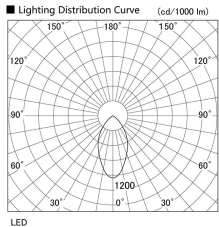

Item no. DD098-3460MW8527

Series Name: Φ 150 Spark

Installation	Recessed mount
Type	Φ 150 Spark
Fixture wattage	33.8W
Beam angle	43 deg
Color Temp.	2700K
CRI	Ra>85
Luminous	3266 lm
Body	Die-cast aluminum alloy
Body finish	N/A
Trim finish	White
Reflector finish	Mirror
IP Rate	IP20
Light source	COB module
Input Voltage	AC220~240V
Dimming Type	Non-Dimmable
Certificate	CE, CCC
Cut Hole	150mm

Height (Weight)	
65.3W	152 (1.5kg)
48.5W	152 (1.5kg)
44.3W	132 (1.3kg)
33.8W	132 (1.3kg)
30.3W	132 (1.3kg)
23.0W	102 (1.0kg)