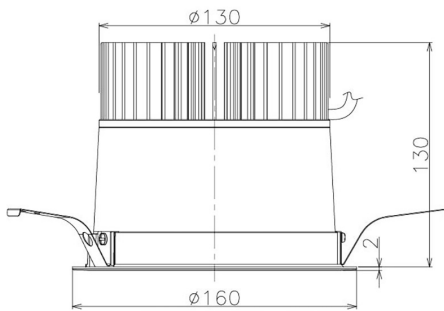

Item no. DD098-3460MW8527

Series Name: Φ 150 Spark

Installation	Recessed mount
Type	
Fixture wattage	33.8W
Beam angle	43 deg
Color Temp.	2700K
CRI	Ra>85
Luminous	3266 lm
Body	Die-cast aluminum alloy
Body finish	N/A
Trim finish	White
Reflector finish	Mirror
IP Rate	IP20
Light source	COB module
Input Voltage	AC220~240V
Dimming Type	Non-Dimmable
Certificate	CE, CCC
Cut Hole	150mm

Height (Weight)	
65.3W	152 (1.5kg)
48.5W	152 (1.5kg)
44.3W	132 (1.3kg)
33.8W	132 (1.3kg)
30.3W	132 (1.3kg)
23.0W	102 (1.0kg)