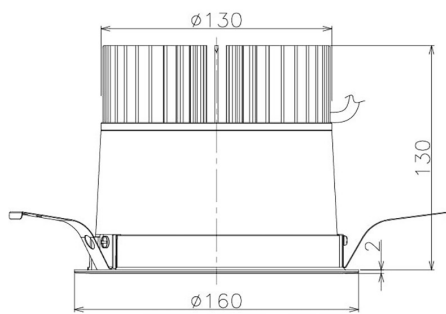

Item no. DD098-3460MW8530

Series Name: Φ 150 Spark

| | |
|------------------|-------------------------|
| Installation | Recessed mount |
| Type | |
| Fixture wattage | 33.8W |
| Beam angle | 43 deg |
| Color Temp. | 3000K |
| CRI | Ra>85 |
| Luminous | 3402 lm |
| Body | Die-cast aluminum alloy |
| Body finish | N/A |
| Trim finish | White |
| Reflector finish | Mirror |
| IP Rate | IP20 |
| Light source | COB module |
| Input Voltage | AC220~240V |
| Dimming Type | Non-Dimmable |
| Certificate | CE, CCC |
| Cut Hole | 150mm |

| Height (Weight) | |
|-----------------|-------------|
| 65.3W | 152 (1.5kg) |
| 48.5W | 152 (1.5kg) |
| 44.3W | 132 (1.3kg) |
| 33.8W | 132 (1.3kg) |
| 30.3W | 132 (1.3kg) |
| 23.0W | 102 (1.0kg) |