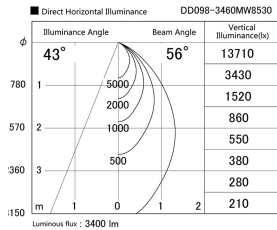

Item no. DD098-3460MW8530

Series Name: Φ 150 Spark

| | |
|------------------|-------------------------|
| Installation | Recessed mount |
| Type | |
| Fixture wattage | 33.8W |
| Beam angle | 43 deg |
| Color Temp. | 3000K |
| CRI | Ra>85 |
| Luminous | 3402 lm |
| Body | Die-cast aluminum alloy |
| Body finish | N/A |
| Trim finish | White |
| Reflector finish | Mirror |
| IP Rate | IP20 |
| Light source | COB module |
| Input Voltage | AC220~240V |
| Dimming Type | Non-Dimmable |
| Certificate | CE, CCC |
| Cut Hole | 150mm |

| Height (Weight) | |
|-----------------|-------------|
| 65.3W | 152 (1.5kg) |
| 48.5W | 152 (1.5kg) |
| 44.3W | 132 (1.3kg) |
| 33.8W | 132 (1.3kg) |
| 30.3W | 132 (1.3kg) |
| 23.0W | 102 (1.0kg) |