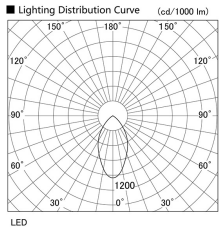

Item no. DD098-3460MW8530

Series Name: Φ 150 Spark

| | |
|------------------|-------------------------|
| Installation | Recessed mount |
| Type | |
| Fixture wattage | 33.8W |
| Beam angle | 43 deg |
| Color Temp. | 3000K |
| CRI | Ra>85 |
| Luminous | 3402 lm |
| Body | Die-cast aluminum alloy |
| Body finish | N/A |
| Trim finish | White |
| Reflector finish | Mirror |
| IP Rate | IP20 |
| Light source | COB module |
| Input Voltage | AC220~240V |
| Dimming Type | Non-Dimmable |
| Certificate | CE, CCC |
| Cut Hole | 150mm |

| Height (Weight) | |
|-----------------|-------------|
| 65.3W | 152 (1.5kg) |
| 48.5W | 152 (1.5kg) |
| 44.3W | 132 (1.3kg) |
| 33.8W | 132 (1.3kg) |
| 30.3W | 132 (1.3kg) |
| 23.0W | 102 (1.0kg) |