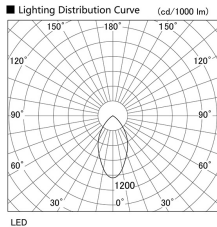

Item no. DD098-3460MW8540

Series Name:  $\Phi$ 150 Spark

Installation	Recessed mount
Type	$\Phi$ 150 Spark
Fixture wattage	33.8W
Beam angle	43 deg
Color Temp.	4000K
CRI	Ra>85
Luminous	3504 lm
Body	Die-cast aluminum alloy
Body finish	N/A
Trim finish	White
Reflector finish	Mirror
IP Rate	IP20
Light source	COB module
Input Voltage	AC220~240V
Dimming Type	Non-Dimmable
Certificate	CE, CCC
Cut Hole	150mm

Height (Weight)	
65.3W	152 (1.5kg)
48.5W	152 (1.5kg)
44.3W	132 (1.3kg)
33.8W	132 (1.3kg)
30.3W	132 (1.3kg)
23.0W	102 (1.0kg)