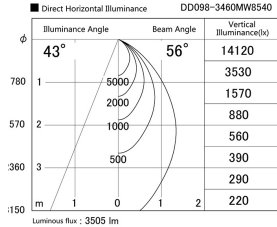

Item no. DD098-3460MW8540

Series Name:  $\Phi$ 150 Spark

Installation	Recessed mount
Type	$\Phi$ 150 Spark
Fixture wattage	33.8W
Beam angle	43 deg
Color Temp.	4000K
CRI	Ra>85
Luminous	3504 lm
Body	Die-cast aluminum alloy
Body finish	N/A
Trim finish	White
Reflector finish	Mirror
IP Rate	IP20
Light source	COB module
Input Voltage	AC220~240V
Dimming Type	Non-Dimmable
Certificate	CE, CCC
Cut Hole	150mm

Height (Weight)	
65.3W	152 (1.5kg)
48.5W	152 (1.5kg)
44.3W	132 (1.3kg)
33.8W	132 (1.3kg)
30.3W	132 (1.3kg)
23.0W	102 (1.0kg)