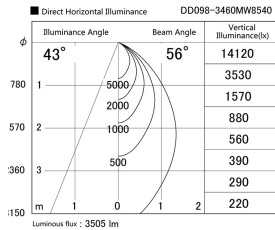

Item no. DD098-3460MW8540

Series Name:  $\Phi$ 150 Spark

Installation	Recessed mount
Type	
Fixture wattage	33.8W
Beam angle	43 deg
Color Temp.	4000K
CRI	Ra>85
Luminous	3504 lm
Body	Die-cast aluminum alloy
Body finish	N/A
Trim finish	White
Reflector finish	Mirror
IP Rate	IP20
Light source	COB module
Input Voltage	AC220~240V
Dimming Type	Non-Dimmable
Certificate	CE, CCC
Cut Hole	150mm

Height (Weight)	
65.3W	152 (1.5kg)
48.5W	152 (1.5kg)
44.3W	132 (1.3kg)
33.8W	132 (1.3kg)
30.3W	132 (1.3kg)
23.0W	102 (1.0kg)