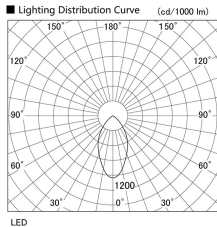

Item no. DD098-3460MW8540

Series Name:  $\Phi$ 150 Spark

Installation	Recessed mount
Type	
Fixture wattage	33.8W
Beam angle	43 deg
Color Temp.	4000K
CRI	Ra>85
Luminous	3504 lm
Body	Die-cast aluminum alloy
Body finish	N/A
Trim finish	White
Reflector finish	Mirror
IP Rate	IP20
Light source	COB module
Input Voltage	AC220~240V
Dimming Type	Non-Dimmable
Certificate	CE, CCC
Cut Hole	150mm

Height (Weight)	
65.3W	152 (1.5kg)
48.5W	152 (1.5kg)
44.3W	132 (1.3kg)
33.8W	132 (1.3kg)
30.3W	132 (1.3kg)
23.0W	102 (1.0kg)