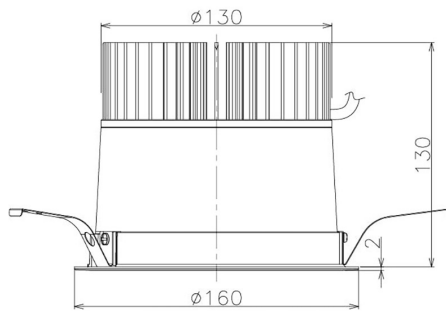

Item no. DD098-3460MW8540

Series Name:  $\Phi$ 150 Spark

Installation	Recessed mount
Type	
Fixture wattage	33.8W
Beam angle	43 deg
Color Temp.	4000K
CRI	Ra>85
Luminous	3504 lm
Body	Die-cast aluminum alloy
Body finish	N/A
Trim finish	White
Reflector finish	Mirror
IP Rate	IP20
Light source	COB module
Input Voltage	AC220~240V
Dimming Type	Non-Dimmable
Certificate	CE, CCC
Cut Hole	150mm

Height (Weight)	
65.3W	152 (1.5kg)
48.5W	152 (1.5kg)
44.3W	132 (1.3kg)
33.8W	132 (1.3kg)
30.3W	132 (1.3kg)
23.0W	102 (1.0kg)