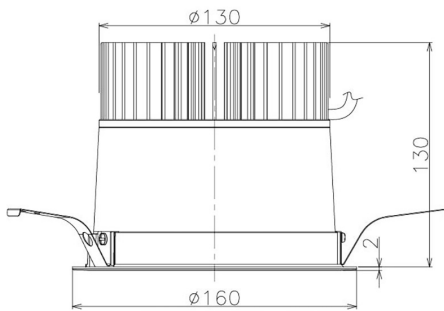

Item no. DD098-3460MW8540

Series Name:  $\Phi$ 150 Spark

Installation	Recessed mount
Type	$\Phi$ 150 Spark
Fixture wattage	33.8W
Beam angle	43 deg
Color Temp.	4000K
CRI	Ra>85
Luminous	3504 lm
Body	Die-cast aluminum alloy
Body finish	N/A
Trim finish	White
Reflector finish	Mirror
IP Rate	IP20
Light source	COB module
Input Voltage	AC220~240V
Dimming Type	Non-Dimmable
Certificate	CE, CCC
Cut Hole	150mm

Height (Weight)	
65.3W	152 (1.5kg)
48.5W	152 (1.5kg)
44.3W	132 (1.3kg)
33.8W	132 (1.3kg)
30.3W	132 (1.3kg)
23.0W	102 (1.0kg)