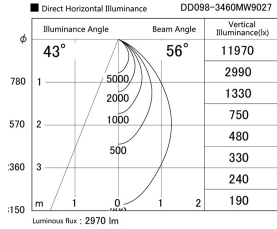

Item no. DD098-3460MW9027

Series Name:  $\Phi$ 150 Spark

Installation	Recessed mount
Type	$\Phi$ 150 Spark
Fixture wattage	33.8W
Beam angle	43 deg
Color Temp.	2700K
CRI	Ra>90
Luminous	2970 lm
Body	Die-cast aluminum alloy
Body finish	N/A
Trim finish	White
Reflector finish	Mirror
IP Rate	IP20
Light source	COB module
Input Voltage	AC220~240V
Dimming Type	Non-Dimmable
Certificate	CE, CCC
Cut Hole	150mm

Height (Weight)	
65.3W	152 (1.5kg)
48.5W	152 (1.5kg)
44.3W	132 (1.3kg)
33.8W	132 (1.3kg)
30.3W	132 (1.3kg)
23.0W	102 (1.0kg)