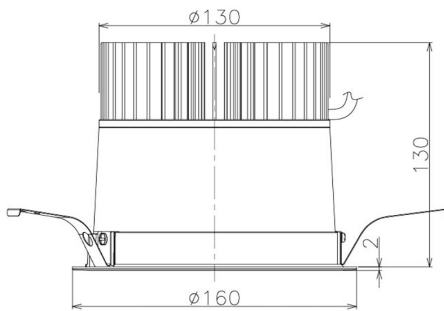

Item no. DD098-3460MW9027

Series Name:  $\Phi$ 150 Spark

Installation	Recessed mount
Type	$\Phi$ 150 Spark
Fixture wattage	33.8W
Beam angle	43 deg
Color Temp.	2700K
CRI	Ra>90
Luminous	2970 lm
Body	Die-cast aluminum alloy
Body finish	N/A
Trim finish	White
Reflector finish	Mirror
IP Rate	IP20
Light source	COB module
Input Voltage	AC220~240V
Dimming Type	Non-Dimmable
Certificate	CE, CCC
Cut Hole	150mm

Height (Weight)	
65.3W	152 (1.5kg)
48.5W	152 (1.5kg)
44.3W	132 (1.3kg)
33.8W	132 (1.3kg)
30.3W	132 (1.3kg)
23.0W	102 (1.0kg)