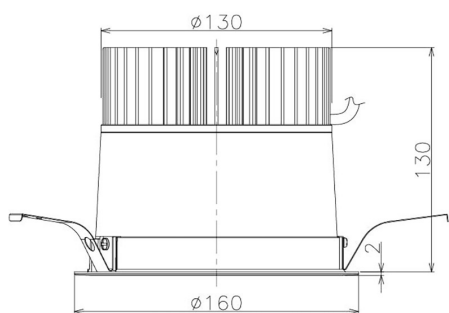

Item no. DD098-3460MW9027

Series Name: Φ 150 Spark

Installation	Recessed mount
Type	
Fixture wattage	33.8W
Beam angle	43 deg
Color Temp.	2700K
CRI	Ra>90
Luminous	2970 lm
Body	Die-cast aluminum alloy
Body finish	N/A
Trim finish	White
Reflector finish	Mirror
IP Rate	IP20
Light source	COB module
Input Voltage	AC220~240V
Dimming Type	Non-Dimmable
Certificate	CE, CCC
Cut Hole	150mm

Height (Weight)	
65.3W	152 (1.5kg)
48.5W	152 (1.5kg)
44.3W	132 (1.3kg)
33.8W	132 (1.3kg)
30.3W	132 (1.3kg)
23.0W	102 (1.0kg)