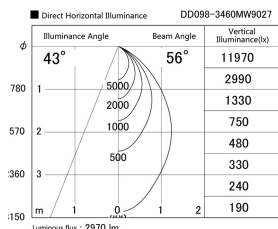

Item no. DD098-3460MW9027

Series Name: Φ 150 Spark

Installation	Recessed mount
Type	
Fixture wattage	33.8W
Beam angle	43 deg
Color Temp.	2700K
CRI	Ra>90
Luminous	2970 lm
Body	Die-cast aluminum alloy
Body finish	N/A
Trim finish	White
Reflector finish	Mirror
IP Rate	IP20
Light source	COB module
Input Voltage	AC220~240V
Dimming Type	Non-Dimmable
Certificate	CE, CCC
Cut Hole	150mm

Height (Weight)	
65.3W	152 (1.5kg)
48.5W	152 (1.5kg)
44.3W	132 (1.3kg)
33.8W	132 (1.3kg)
30.3W	132 (1.3kg)
23.0W	102 (1.0kg)