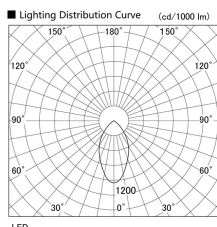

Item no. DD098-3460MW9027

Series Name: Φ 150 Spark

Installation	Recessed mount
Type	
Fixture wattage	33.8W
Beam angle	43 deg
Color Temp.	2700K
CRI	Ra>90
Luminous	2970 lm
Body	Die-cast aluminum alloy
Body finish	N/A
Trim finish	White
Reflector finish	Mirror
IP Rate	IP20
Light source	COB module
Input Voltage	AC220~240V
Dimming Type	Non-Dimmable
Certificate	CE, CCC
Cut Hole	150mm

Height (Weight)	
65.3W	152 (1.5kg)
48.5W	152 (1.5kg)
44.3W	132 (1.3kg)
33.8W	132 (1.3kg)
30.3W	132 (1.3kg)
23.0W	102 (1.0kg)