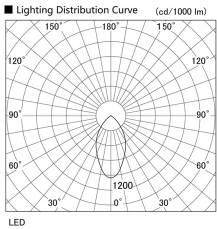

Item no. DD098-3460MW9027

Series Name:  $\Phi$ 150 Spark

Installation	Recessed mount
Type	$\Phi$ 150 Spark
Fixture wattage	33.8W
Beam angle	43 deg
Color Temp.	2700K
CRI	Ra>90
Luminous	2970 lm
Body	Die-cast aluminum alloy
Body finish	N/A
Trim finish	White
Reflector finish	Mirror
IP Rate	IP20
Light source	COB module
Input Voltage	AC220~240V
Dimming Type	Non-Dimmable
Certificate	CE, CCC
Cut Hole	150mm

Height (Weight)	
65.3W	152 (1.5kg)
48.5W	152 (1.5kg)
44.3W	132 (1.3kg)
33.8W	132 (1.3kg)
30.3W	132 (1.3kg)
23.0W	102 (1.0kg)