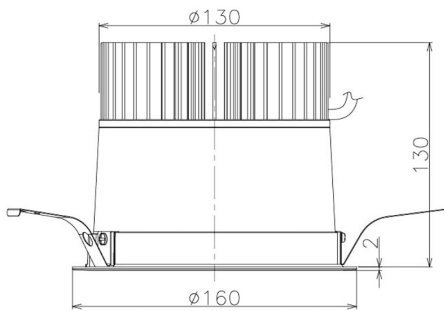

Item no. DD098-3460MW9030

Series Name: Φ 150 Spark

Installation	Recessed mount
Type	Φ 150 Spark
Fixture wattage	33.8W
Beam angle	43 deg
Color Temp.	3000K
CRI	Ra>90
Luminous	3093 lm
Body	Die-cast aluminum alloy
Body finish	N/A
Trim finish	White
Reflector finish	Mirror
IP Rate	IP20
Light source	COB module
Input Voltage	AC220~240V
Dimming Type	Non-Dimmable
Certificate	CE, CCC
Cut Hole	150mm

Height (Weight)	
65.3W	152 (1.5kg)
48.5W	152 (1.5kg)
44.3W	132 (1.3kg)
33.8W	132 (1.3kg)
30.3W	132 (1.3kg)
23.0W	102 (1.0kg)