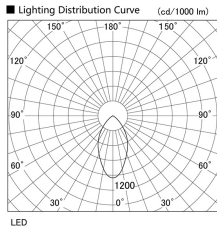

Item no. DD098-3460MW9030

Series Name: Φ 150 Spark

Installation	Recessed mount
Type	Φ 150 Spark
Fixture wattage	33.8W
Beam angle	43 deg
Color Temp.	3000K
CRI	Ra>90
Luminous	3093 lm
Body	Die-cast aluminum alloy
Body finish	N/A
Trim finish	White
Reflector finish	Mirror
IP Rate	IP20
Light source	COB module
Input Voltage	AC220~240V
Dimming Type	Non-Dimmable
Certificate	CE, CCC
Cut Hole	150mm

Height (Weight)	
65.3W	152 (1.5kg)
48.5W	152 (1.5kg)
44.3W	132 (1.3kg)
33.8W	132 (1.3kg)
30.3W	132 (1.3kg)
23.0W	102 (1.0kg)