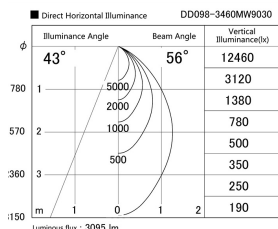

Item no. DD098-3460MW9030

Series Name: Φ 150 Spark

Installation	Recessed mount
Type	
Fixture wattage	33.8W
Beam angle	43 deg
Color Temp.	3000K
CRI	Ra>90
Luminous	3093 lm
Body	Die-cast aluminum alloy
Body finish	N/A
Trim finish	White
Reflector finish	Mirror
IP Rate	IP20
Light source	COB module
Input Voltage	AC220~240V
Dimming Type	Non-Dimmable
Certificate	CE, CCC
Cut Hole	150mm

Height (Weight)	
65.3W	152 (1.5kg)
48.5W	152 (1.5kg)
44.3W	132 (1.3kg)
33.8W	132 (1.3kg)
30.3W	132 (1.3kg)
23.0W	102 (1.0kg)