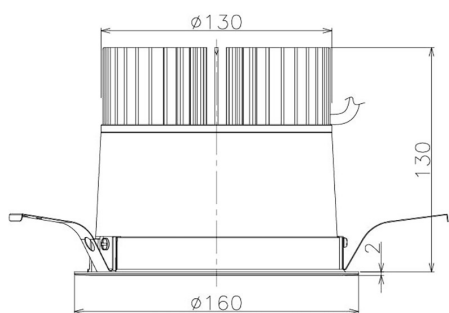

Item no. DD098-3460MW9030

Series Name: Φ 150 Spark

Installation	Recessed mount
Type	
Fixture wattage	33.8W
Beam angle	43 deg
Color Temp.	3000K
CRI	Ra>90
Luminous	3093 lm
Body	Die-cast aluminum alloy
Body finish	N/A
Trim finish	White
Reflector finish	Mirror
IP Rate	IP20
Light source	COB module
Input Voltage	AC220~240V
Dimming Type	Non-Dimmable
Certificate	CE, CCC
Cut Hole	150mm

Height (Weight)	
65.3W	152 (1.5kg)
48.5W	152 (1.5kg)
44.3W	132 (1.3kg)
33.8W	132 (1.3kg)
30.3W	132 (1.3kg)
23.0W	102 (1.0kg)