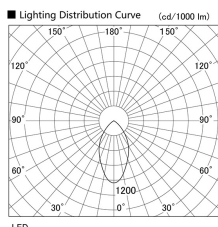

Item no. DD098-3460MW9030

Series Name: Φ 150 Spark

Installation	Recessed mount
Type	
Fixture wattage	33.8W
Beam angle	43 deg
Color Temp.	3000K
CRI	Ra>90
Luminous	3093 lm
Body	Die-cast aluminum alloy
Body finish	N/A
Trim finish	White
Reflector finish	Mirror
IP Rate	IP20
Light source	COB module
Input Voltage	AC220~240V
Dimming Type	Non-Dimmable
Certificate	CE, CCC
Cut Hole	150mm

Height (Weight)	
65.3W	152 (1.5kg)
48.5W	152 (1.5kg)
44.3W	132 (1.3kg)
33.8W	132 (1.3kg)
30.3W	132 (1.3kg)
23.0W	102 (1.0kg)