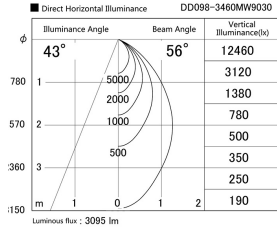

Item no. DD098-3460MW9030

Series Name: Φ 150 Spark

Installation	Recessed mount
Type	Φ 150 Spark
Fixture wattage	33.8W
Beam angle	43 deg
Color Temp.	3000K
CRI	Ra>90
Luminous	3093 lm
Body	Die-cast aluminum alloy
Body finish	N/A
Trim finish	White
Reflector finish	Mirror
IP Rate	IP20
Light source	COB module
Input Voltage	AC220~240V
Dimming Type	Non-Dimmable
Certificate	CE, CCC
Cut Hole	150mm

Height (Weight)	
65.3W	152 (1.5kg)
48.5W	152 (1.5kg)
44.3W	132 (1.3kg)
33.8W	132 (1.3kg)
30.3W	132 (1.3kg)
23.0W	102 (1.0kg)