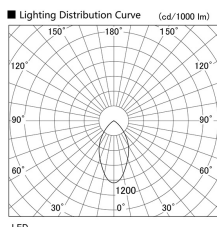

Item no. DD098-3460MW9030

Series Name: Φ 150 Spark

Installation	Recessed mount
Type	
Fixture wattage	33.8W
Beam angle	43 deg
Color Temp.	3000K
CRI	Ra>90
Luminous	3093 lm
Body	Die-cast aluminum alloy
Body finish	N/A
Trim finish	White
Reflector finish	Mirror
IP Rate	IP20
Light source	COB module
Input Voltage	AC220~240V
Dimming Type	Non-Dimmable
Certificate	CE, CCC
Cut Hole	150mm

Height (Weight)	
65.3W	152 (1.5kg)
48.5W	152 (1.5kg)
44.3W	132 (1.3kg)
33.8W	132 (1.3kg)
30.3W	132 (1.3kg)
23.0W	102 (1.0kg)