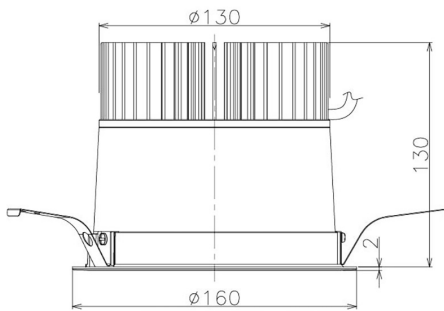

Item no. DD098-3460MW9035

Series Name: Φ 150 Spark

Installation	Recessed mount
Type	
Fixture wattage	33.8W
Beam angle	43 deg
Color Temp.	3500K
CRI	Ra>90
Luminous	3155 lm
Body	Die-cast aluminum alloy
Body finish	N/A
Trim finish	White
Reflector finish	Mirror
IP Rate	IP20
Light source	COB module
Input Voltage	AC220~240V
Dimming Type	Non-Dimmable
Certificate	CE, CCC
Cut Hole	150mm

Height (Weight)	
65.3W	152 (1.5kg)
48.5W	152 (1.5kg)
44.3W	132 (1.3kg)
33.8W	132 (1.3kg)
30.3W	132 (1.3kg)
23.0W	102 (1.0kg)