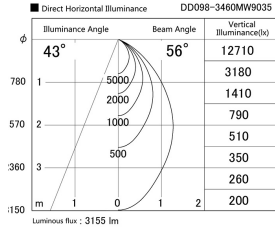

Item no. DD098-3460MW9035

Series Name: Φ 150 Spark

Installation	Recessed mount
Type	Φ 150 Spark
Fixture wattage	33.8W
Beam angle	43 deg
Color Temp.	3500K
CRI	Ra>90
Luminous	3155 lm
Body	Die-cast aluminum alloy
Body finish	N/A
Trim finish	White
Reflector finish	Mirror
IP Rate	IP20
Light source	COB module
Input Voltage	AC220~240V
Dimming Type	Non-Dimmable
Certificate	CE, CCC
Cut Hole	150mm

Height (Weight)	
65.3W	152 (1.5kg)
48.5W	152 (1.5kg)
44.3W	132 (1.3kg)
33.8W	132 (1.3kg)
30.3W	132 (1.3kg)
23.0W	102 (1.0kg)