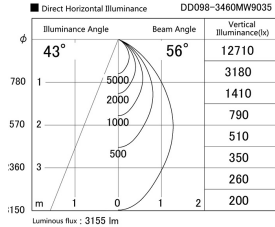

Item no. DD098-3460MW9035

Series Name: Φ 150 Spark

Installation	Recessed mount
Type	
Fixture wattage	33.8W
Beam angle	43 deg
Color Temp.	3500K
CRI	Ra>90
Luminous	3155 lm
Body	Die-cast aluminum alloy
Body finish	N/A
Trim finish	White
Reflector finish	Mirror
IP Rate	IP20
Light source	COB module
Input Voltage	AC220~240V
Dimming Type	Non-Dimmable
Certificate	CE, CCC
Cut Hole	150mm

Height (Weight)	
65.3W	152 (1.5kg)
48.5W	152 (1.5kg)
44.3W	132 (1.3kg)
33.8W	132 (1.3kg)
30.3W	132 (1.3kg)
23.0W	102 (1.0kg)