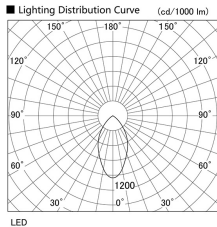

Item no. DD098-3460MW9035

Series Name: Φ 150 Spark

Installation	Recessed mount
Type	
Fixture wattage	33.8W
Beam angle	43 deg
Color Temp.	3500K
CRI	Ra>90
Luminous	3155 lm
Body	Die-cast aluminum alloy
Body finish	N/A
Trim finish	White
Reflector finish	Mirror
IP Rate	IP20
Light source	COB module
Input Voltage	AC220~240V
Dimming Type	Non-Dimmable
Certificate	CE, CCC
Cut Hole	150mm

Height (Weight)	
65.3W	152 (1.5kg)
48.5W	152 (1.5kg)
44.3W	132 (1.3kg)
33.8W	132 (1.3kg)
30.3W	132 (1.3kg)
23.0W	102 (1.0kg)