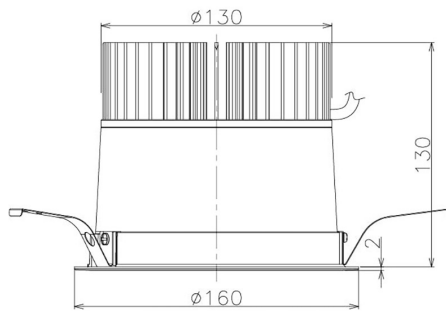

Item no. DD098-3460MW9035

Series Name: Φ 150 Spark

Installation	Recessed mount
Type	Φ 150 Spark
Fixture wattage	33.8W
Beam angle	43 deg
Color Temp.	3500K
CRI	Ra>90
Luminous	3155 lm
Body	Die-cast aluminum alloy
Body finish	N/A
Trim finish	White
Reflector finish	Mirror
IP Rate	IP20
Light source	COB module
Input Voltage	AC220~240V
Dimming Type	Non-Dimmable
Certificate	CE, CCC
Cut Hole	150mm

Height (Weight)	
65.3W	152 (1.5kg)
48.5W	152 (1.5kg)
44.3W	132 (1.3kg)
33.8W	132 (1.3kg)
30.3W	132 (1.3kg)
23.0W	102 (1.0kg)