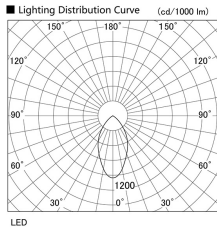

Item no. DD098-3460MW9035

Series Name: Φ 150 Spark

Installation	Recessed mount
Type	Φ 150 Spark
Fixture wattage	33.8W
Beam angle	43 deg
Color Temp.	3500K
CRI	Ra>90
Luminous	3155 lm
Body	Die-cast aluminum alloy
Body finish	N/A
Trim finish	White
Reflector finish	Mirror
IP Rate	IP20
Light source	COB module
Input Voltage	AC220~240V
Dimming Type	Non-Dimmable
Certificate	CE, CCC
Cut Hole	150mm

Height (Weight)	
65.3W	152 (1.5kg)
48.5W	152 (1.5kg)
44.3W	132 (1.3kg)
33.8W	132 (1.3kg)
30.3W	132 (1.3kg)
23.0W	102 (1.0kg)