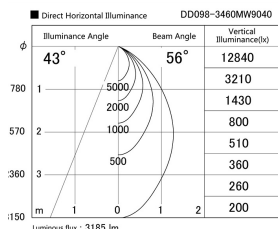

Item no. DD098-3460MW9040

Series Name:  $\Phi$ 150 Spark

Installation	Recessed mount
Type	
Fixture wattage	33.8W
Beam angle	43 deg
Color Temp.	4000K
CRI	Ra>90
Luminous	3186 lm
Body	Die-cast aluminum alloy
Body finish	N/A
Trim finish	White
Reflector finish	Mirror
IP Rate	IP20
Light source	COB module
Input Voltage	AC220~240V
Dimming Type	Non-Dimmable
Certificate	CE, CCC
Cut Hole	150mm

Height (Weight)	
65.3W	152 (1.5kg)
48.5W	152 (1.5kg)
44.3W	132 (1.3kg)
33.8W	132 (1.3kg)
30.3W	132 (1.3kg)
23.0W	102 (1.0kg)