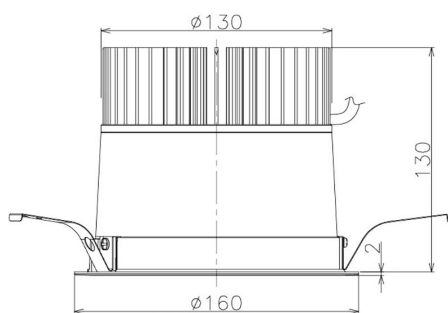

Item no. DD098-3460MW9040

Series Name:  $\Phi$ 150 Spark

Installation	Recessed mount
Type	
Fixture wattage	33.8W
Beam angle	43 deg
Color Temp.	4000K
CRI	Ra>90
Luminous	3186 lm
Body	Die-cast aluminum alloy
Body finish	N/A
Trim finish	White
Reflector finish	Mirror
IP Rate	IP20
Light source	COB module
Input Voltage	AC220~240V
Dimming Type	Non-Dimmable
Certificate	CE, CCC
Cut Hole	150mm

Height (Weight)	
65.3W	152 (1.5kg)
48.5W	152 (1.5kg)
44.3W	132 (1.3kg)
33.8W	132 (1.3kg)
30.3W	132 (1.3kg)
23.0W	102 (1.0kg)