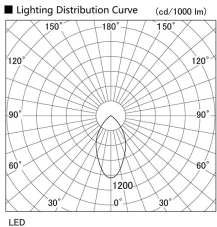

Item no. DD098-3460MW9040

Series Name:  $\Phi$ 150 Spark

Installation	Recessed mount
Type	$\Phi$ 150 Spark
Fixture wattage	33.8W
Beam angle	43 deg
Color Temp.	4000K
CRI	Ra>90
Luminous	3186 lm
Body	Die-cast aluminum alloy
Body finish	N/A
Trim finish	White
Reflector finish	Mirror
IP Rate	IP20
Light source	COB module
Input Voltage	AC220~240V
Dimming Type	Non-Dimmable
Certificate	CE, CCC
Cut Hole	150mm

Height (Weight)	
65.3W	152 (1.5kg)
48.5W	152 (1.5kg)
44.3W	132 (1.3kg)
33.8W	132 (1.3kg)
30.3W	132 (1.3kg)
23.0W	102 (1.0kg)