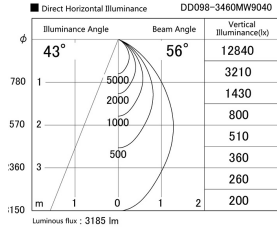

Item no. DD098-3460MW9040

Series Name:  $\Phi$ 150 Spark

Installation	Recessed mount
Type	$\Phi$ 150 Spark
Fixture wattage	33.8W
Beam angle	43 deg
Color Temp.	4000K
CRI	Ra>90
Luminous	3186 lm
Body	Die-cast aluminum alloy
Body finish	N/A
Trim finish	White
Reflector finish	Mirror
IP Rate	IP20
Light source	COB module
Input Voltage	AC220~240V
Dimming Type	Non-Dimmable
Certificate	CE, CCC
Cut Hole	150mm

Height (Weight)	
65.3W	152 (1.5kg)
48.5W	152 (1.5kg)
44.3W	132 (1.3kg)
33.8W	132 (1.3kg)
30.3W	132 (1.3kg)
23.0W	102 (1.0kg)