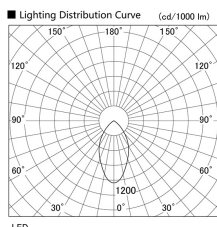

Item no. DD098-3460MW9040

Series Name:  $\Phi$ 150 Spark

Installation	Recessed mount
Type	
Fixture wattage	33.8W
Beam angle	43 deg
Color Temp.	4000K
CRI	Ra>90
Luminous	3186 lm
Body	Die-cast aluminum alloy
Body finish	N/A
Trim finish	White
Reflector finish	Mirror
IP Rate	IP20
Light source	COB module
Input Voltage	AC220~240V
Dimming Type	Non-Dimmable
Certificate	CE, CCC
Cut Hole	150mm

Height (Weight)	
65.3W	152 (1.5kg)
48.5W	152 (1.5kg)
44.3W	132 (1.3kg)
33.8W	132 (1.3kg)
30.3W	132 (1.3kg)
23.0W	102 (1.0kg)