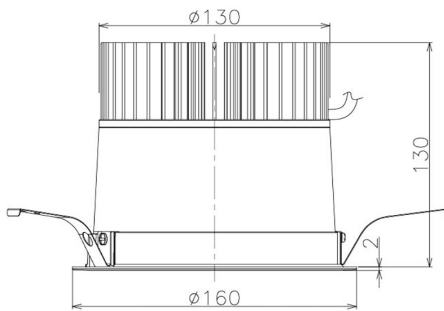

Item no. DD098-3460MW9040

Series Name:  $\Phi$ 150 Spark

Installation	Recessed mount
Type	$\Phi$ 150 Spark
Fixture wattage	33.8W
Beam angle	43 deg
Color Temp.	4000K
CRI	Ra>90
Luminous	3186 lm
Body	Die-cast aluminum alloy
Body finish	N/A
Trim finish	White
Reflector finish	Mirror
IP Rate	IP20
Light source	COB module
Input Voltage	AC220~240V
Dimming Type	Non-Dimmable
Certificate	CE, CCC
Cut Hole	150mm

Height (Weight)	
65.3W	152 (1.5kg)
48.5W	152 (1.5kg)
44.3W	132 (1.3kg)
33.8W	132 (1.3kg)
30.3W	132 (1.3kg)
23.0W	102 (1.0kg)