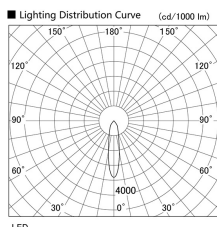

Item no. DD098-4520MW8527

Series Name:  $\Phi$ 150 Spark

Installation	Recessed mount
Type	
Fixture wattage	44.3W
Beam angle	21 deg
Color Temp.	2700K
CRI	Ra>85
Luminous	4493 lm
Body	Die-cast aluminum alloy
Body finish	N/A
Trim finish	White
Reflector finish	Mirror
IP Rate	IP20
Light source	COB module
Input Voltage	AC220~240V
Dimming Type	Non-Dimmable
Certificate	CE, CCC
Cut Hole	150mm

Height (Weight)	
65.3W	152 (1.5kg)
48.5W	152 (1.5kg)
44.3W	132 (1.3kg)
33.8W	132 (1.3kg)
30.3W	132 (1.3kg)
23.0W	102 (1.0kg)