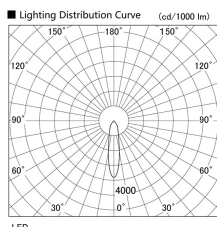

Item no. DD098-4520MW8527

Series Name: Φ 150 Spark

Installation	Recessed mount
Type	Φ 150 Spark
Fixture wattage	44.3W
Beam angle	21 deg
Color Temp.	2700K
CRI	Ra>85
Luminous	4493 lm
Body	Die-cast aluminum alloy
Body finish	N/A
Trim finish	White
Reflector finish	Mirror
IP Rate	IP20
Light source	COB module
Input Voltage	AC220~240V
Dimming Type	Non-Dimmable
Certificate	CE, CCC
Cut Hole	150mm

Height (Weight)	
65.3W	152 (1.5kg)
48.5W	152 (1.5kg)
44.3W	132 (1.3kg)
33.8W	132 (1.3kg)
30.3W	132 (1.3kg)
23.0W	102 (1.0kg)