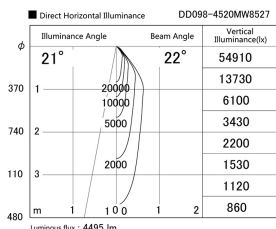

Item no. DD098-4520MW8527

Series Name: Φ 150 Spark

Installation	Recessed mount
Type	Φ 150 Spark
Fixture wattage	44.3W
Beam angle	21 deg
Color Temp.	2700K
CRI	Ra>85
Luminous	4493 lm
Body	Die-cast aluminum alloy
Body finish	N/A
Trim finish	White
Reflector finish	Mirror
IP Rate	IP20
Light source	COB module
Input Voltage	AC220~240V
Dimming Type	Non-Dimmable
Certificate	CE, CCC
Cut Hole	150mm

Height (Weight)	
65.3W	152 (1.5kg)
48.5W	152 (1.5kg)
44.3W	132 (1.3kg)
33.8W	132 (1.3kg)
30.3W	132 (1.3kg)
23.0W	102 (1.0kg)