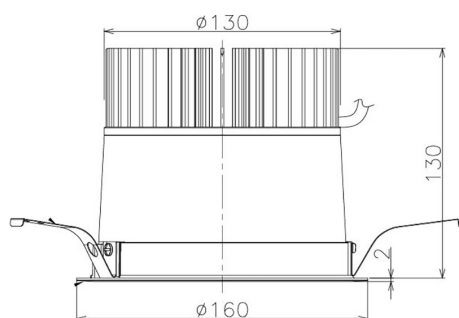

Item no. DD098-4520MW8527

Series Name:  $\Phi$ 150 Spark

Installation	Recessed mount
Type	
Fixture wattage	44.3W
Beam angle	21 deg
Color Temp.	2700K
CRI	Ra>85
Luminous	4493 lm
Body	Die-cast aluminum alloy
Body finish	N/A
Trim finish	White
Reflector finish	Mirror
IP Rate	IP20
Light source	COB module
Input Voltage	AC220~240V
Dimming Type	Non-Dimmable
Certificate	CE, CCC
Cut Hole	150mm

Height (Weight)	
65.3W	152 (1.5kg)
48.5W	152 (1.5kg)
44.3W	132 (1.3kg)
33.8W	132 (1.3kg)
30.3W	132 (1.3kg)
23.0W	102 (1.0kg)