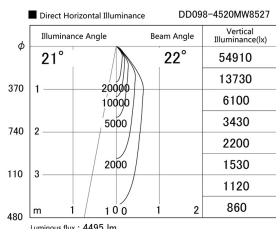

Item no. DD098-4520MW8527

Series Name:  $\Phi$ 150 Spark

Installation	Recessed mount
Type	
Fixture wattage	44.3W
Beam angle	21 deg
Color Temp.	2700K
CRI	Ra>85
Luminous	4493 lm
Body	Die-cast aluminum alloy
Body finish	N/A
Trim finish	White
Reflector finish	Mirror
IP Rate	IP20
Light source	COB module
Input Voltage	AC220~240V
Dimming Type	Non-Dimmable
Certificate	CE, CCC
Cut Hole	150mm

Height (Weight)	
65.3W	152 (1.5kg)
48.5W	152 (1.5kg)
44.3W	132 (1.3kg)
33.8W	132 (1.3kg)
30.3W	132 (1.3kg)
23.0W	102 (1.0kg)