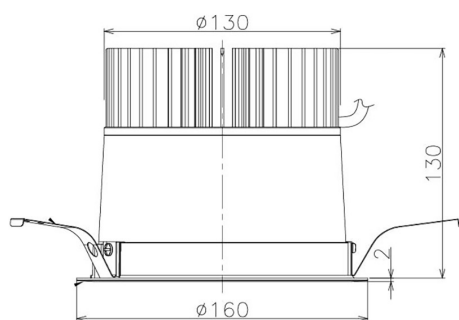

Item no. DD098-4520MW8527

Series Name: Φ 150 Spark

Installation	Recessed mount
Type	Φ 150 Spark
Fixture wattage	44.3W
Beam angle	21 deg
Color Temp.	2700K
CRI	Ra>85
Luminous	4493 lm
Body	Die-cast aluminum alloy
Body finish	N/A
Trim finish	White
Reflector finish	Mirror
IP Rate	IP20
Light source	COB module
Input Voltage	AC220~240V
Dimming Type	Non-Dimmable
Certificate	CE, CCC
Cut Hole	150mm

Height (Weight)	
65.3W	152 (1.5kg)
48.5W	152 (1.5kg)
44.3W	132 (1.3kg)
33.8W	132 (1.3kg)
30.3W	132 (1.3kg)
23.0W	102 (1.0kg)