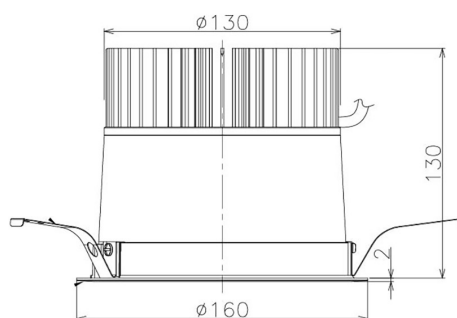

Item no. DD098-4520MW8530

Series Name: Φ 150 Spark

Installation	Recessed mount
Type	
Fixture wattage	44.3W
Beam angle	21 deg
Color Temp.	3000K
CRI	Ra>85
Luminous	4680 lm
Body	Die-cast aluminum alloy
Body finish	N/A
Trim finish	White
Reflector finish	Mirror
IP Rate	IP20
Light source	COB module
Input Voltage	AC220~240V
Dimming Type	Non-Dimmable
Certificate	CE, CCC
Cut Hole	150mm

Height (Weight)	
65.3W	152 (1.5kg)
48.5W	152 (1.5kg)
44.3W	132 (1.3kg)
33.8W	132 (1.3kg)
30.3W	132 (1.3kg)
23.0W	102 (1.0kg)