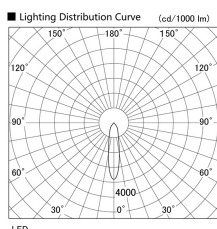

Item no. DD098-4520MW8530

Series Name: Φ 150 Spark

Installation	Recessed mount
Type	
Fixture wattage	44.3W
Beam angle	21 deg
Color Temp.	3000K
CRI	Ra>85
Luminous	4680 lm
Body	Die-cast aluminum alloy
Body finish	N/A
Trim finish	White
Reflector finish	Mirror
IP Rate	IP20
Light source	COB module
Input Voltage	AC220~240V
Dimming Type	Non-Dimmable
Certificate	CE, CCC
Cut Hole	150mm

Height (Weight)	
65.3W	152 (1.5kg)
48.5W	152 (1.5kg)
44.3W	132 (1.3kg)
33.8W	132 (1.3kg)
30.3W	132 (1.3kg)
23.0W	102 (1.0kg)