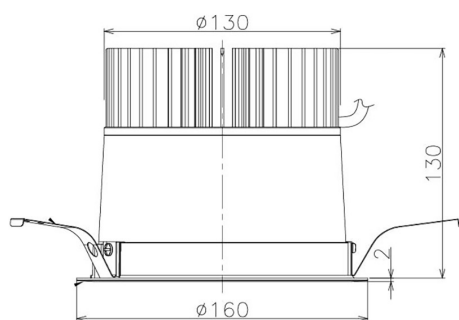

Item no. DD098-4520MW8530

Series Name: Φ 150 Spark

Installation	Recessed mount
Type	Φ 150 Spark
Fixture wattage	44.3W
Beam angle	21 deg
Color Temp.	3000K
CRI	Ra>85
Luminous	4680 lm
Body	Die-cast aluminum alloy
Body finish	N/A
Trim finish	White
Reflector finish	Mirror
IP Rate	IP20
Light source	COB module
Input Voltage	AC220~240V
Dimming Type	Non-Dimmable
Certificate	CE, CCC
Cut Hole	150mm

Height (Weight)	
65.3W	152 (1.5kg)
48.5W	152 (1.5kg)
44.3W	132 (1.3kg)
33.8W	132 (1.3kg)
30.3W	132 (1.3kg)
23.0W	102 (1.0kg)