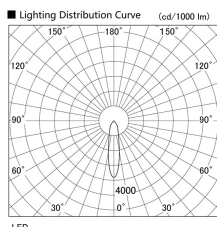

Item no. DD098-4520MW8530

Series Name: Φ 150 Spark

Installation	Recessed mount
Type	Φ 150 Spark
Fixture wattage	44.3W
Beam angle	21 deg
Color Temp.	3000K
CRI	Ra>85
Luminous	4680 lm
Body	Die-cast aluminum alloy
Body finish	N/A
Trim finish	White
Reflector finish	Mirror
IP Rate	IP20
Light source	COB module
Input Voltage	AC220~240V
Dimming Type	Non-Dimmable
Certificate	CE, CCC
Cut Hole	150mm

Height (Weight)	
65.3W	152 (1.5kg)
48.5W	152 (1.5kg)
44.3W	132 (1.3kg)
33.8W	132 (1.3kg)
30.3W	132 (1.3kg)
23.0W	102 (1.0kg)