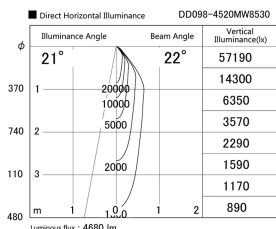

Item no. DD098-4520MW8530

Series Name: Φ 150 Spark

Installation	Recessed mount
Type	Φ 150 Spark
Fixture wattage	44.3W
Beam angle	21 deg
Color Temp.	3000K
CRI	Ra>85
Luminous	4680 lm
Body	Die-cast aluminum alloy
Body finish	N/A
Trim finish	White
Reflector finish	Mirror
IP Rate	IP20
Light source	COB module
Input Voltage	AC220~240V
Dimming Type	Non-Dimmable
Certificate	CE, CCC
Cut Hole	150mm

Height (Weight)	
65.3W	152 (1.5kg)
48.5W	152 (1.5kg)
44.3W	132 (1.3kg)
33.8W	132 (1.3kg)
30.3W	132 (1.3kg)
23.0W	102 (1.0kg)