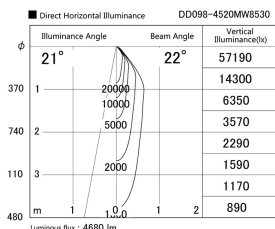

Item no. DD098-4520MW8530

Series Name: Φ 150 Spark

Installation	Recessed mount
Type	
Fixture wattage	44.3W
Beam angle	21 deg
Color Temp.	3000K
CRI	Ra>85
Luminous	4680 lm
Body	Die-cast aluminum alloy
Body finish	N/A
Trim finish	White
Reflector finish	Mirror
IP Rate	IP20
Light source	COB module
Input Voltage	AC220~240V
Dimming Type	Non-Dimmable
Certificate	CE, CCC
Cut Hole	150mm

Height (Weight)	
65.3W	152 (1.5kg)
48.5W	152 (1.5kg)
44.3W	132 (1.3kg)
33.8W	132 (1.3kg)
30.3W	132 (1.3kg)
23.0W	102 (1.0kg)