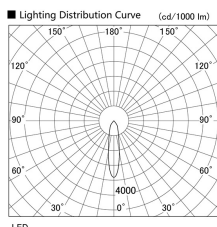

Item no. DD098-4520MW8535

Series Name: Φ 150 Spark

Installation	Recessed mount
Type	
Fixture wattage	44.3W
Beam angle	21 deg
Color Temp.	3500K
CRI	Ra>85
Luminous	4774 lm
Body	Die-cast aluminum alloy
Body finish	N/A
Trim finish	White
Reflector finish	Mirror
IP Rate	IP20
Light source	COB module
Input Voltage	AC220~240V
Dimming Type	Non-Dimmable
Certificate	CE, CCC
Cut Hole	150mm

Height (Weight)	
65.3W	152 (1.5kg)
48.5W	152 (1.5kg)
44.3W	132 (1.3kg)
33.8W	132 (1.3kg)
30.3W	132 (1.3kg)
23.0W	102 (1.0kg)