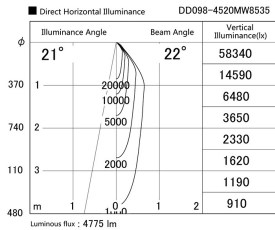

Item no. DD098-4520MW8535

Series Name: Φ 150 Spark

Installation	Recessed mount
Type	Φ 150 Spark
Fixture wattage	44.3W
Beam angle	21 deg
Color Temp.	3500K
CRI	Ra>85
Luminous	4774 lm
Body	Die-cast aluminum alloy
Body finish	N/A
Trim finish	White
Reflector finish	Mirror
IP Rate	IP20
Light source	COB module
Input Voltage	AC220~240V
Dimming Type	Non-Dimmable
Certificate	CE, CCC
Cut Hole	150mm

Height (Weight)	
65.3W	152 (1.5kg)
48.5W	152 (1.5kg)
44.3W	132 (1.3kg)
33.8W	132 (1.3kg)
30.3W	132 (1.3kg)
23.0W	102 (1.0kg)