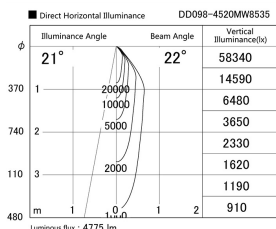

Item no. DD098-4520MW8535

Series Name: Φ 150 Spark

Installation	Recessed mount
Type	
Fixture wattage	44.3W
Beam angle	21 deg
Color Temp.	3500K
CRI	Ra>85
Luminous	4774 lm
Body	Die-cast aluminum alloy
Body finish	N/A
Trim finish	White
Reflector finish	Mirror
IP Rate	IP20
Light source	COB module
Input Voltage	AC220~240V
Dimming Type	Non-Dimmable
Certificate	CE, CCC
Cut Hole	150mm

Height (Weight)	
65.3W	152 (1.5kg)
48.5W	152 (1.5kg)
44.3W	132 (1.3kg)
33.8W	132 (1.3kg)
30.3W	132 (1.3kg)
23.0W	102 (1.0kg)