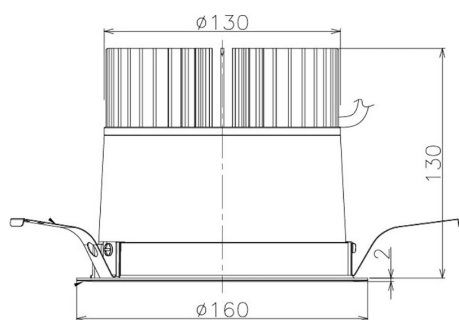

Item no. DD098-4520MW8535

Series Name: Φ 150 Spark

Installation	Recessed mount
Type	
Fixture wattage	44.3W
Beam angle	21 deg
Color Temp.	3500K
CRI	Ra>85
Luminous	4774 lm
Body	Die-cast aluminum alloy
Body finish	N/A
Trim finish	White
Reflector finish	Mirror
IP Rate	IP20
Light source	COB module
Input Voltage	AC220~240V
Dimming Type	Non-Dimmable
Certificate	CE, CCC
Cut Hole	150mm

Height (Weight)	
65.3W	152 (1.5kg)
48.5W	152 (1.5kg)
44.3W	132 (1.3kg)
33.8W	132 (1.3kg)
30.3W	132 (1.3kg)
23.0W	102 (1.0kg)