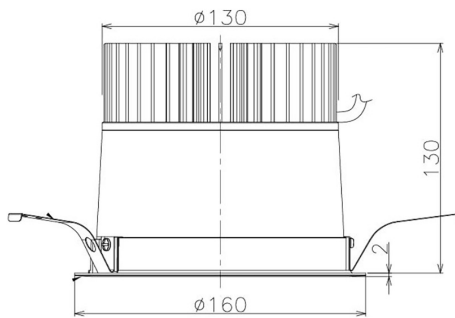

Item no. DD098-4520MW8535

Series Name: Φ 150 Spark

Installation	Recessed mount
Type	Φ 150 Spark
Fixture wattage	44.3W
Beam angle	21 deg
Color Temp.	3500K
CRI	Ra>85
Luminous	4774 lm
Body	Die-cast aluminum alloy
Body finish	N/A
Trim finish	White
Reflector finish	Mirror
IP Rate	IP20
Light source	COB module
Input Voltage	AC220~240V
Dimming Type	Non-Dimmable
Certificate	CE, CCC
Cut Hole	150mm

Height (Weight)	
65.3W	152 (1.5kg)
48.5W	152 (1.5kg)
44.3W	132 (1.3kg)
33.8W	132 (1.3kg)
30.3W	132 (1.3kg)
23.0W	102 (1.0kg)