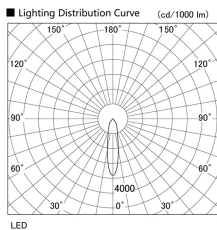

Item no. DD098-4520MW8535

Series Name: Φ 150 Spark

Installation	Recessed mount
Type	Φ 150 Spark
Fixture wattage	44.3W
Beam angle	21 deg
Color Temp.	3500K
CRI	Ra>85
Luminous	4774 lm
Body	Die-cast aluminum alloy
Body finish	N/A
Trim finish	White
Reflector finish	Mirror
IP Rate	IP20
Light source	COB module
Input Voltage	AC220~240V
Dimming Type	Non-Dimmable
Certificate	CE, CCC
Cut Hole	150mm

Height (Weight)	
65.3W	152 (1.5kg)
48.5W	152 (1.5kg)
44.3W	132 (1.3kg)
33.8W	132 (1.3kg)
30.3W	132 (1.3kg)
23.0W	102 (1.0kg)