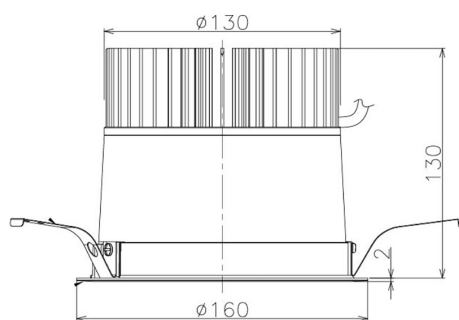

Item no. DD098-4520MW8540

Series Name: Φ 150 Spark

Installation	Recessed mount
Type	
Fixture wattage	44.3W
Beam angle	21 deg
Color Temp.	4000K
CRI	Ra>85
Luminous	4820 lm
Body	Die-cast aluminum alloy
Body finish	N/A
Trim finish	White
Reflector finish	Mirror
IP Rate	IP20
Light source	COB module
Input Voltage	AC220~240V
Dimming Type	Non-Dimmable
Certificate	CE, CCC
Cut Hole	150mm

Height (Weight)	
65.3W	152 (1.5kg)
48.5W	152 (1.5kg)
44.3W	132 (1.3kg)
33.8W	132 (1.3kg)
30.3W	132 (1.3kg)
23.0W	102 (1.0kg)