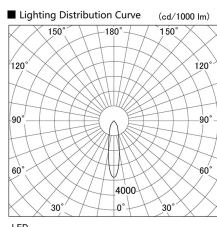

Item no. DD098-4520MW8540

Series Name: Φ 150 Spark

Installation	Recessed mount
Type	
Fixture wattage	44.3W
Beam angle	21 deg
Color Temp.	4000K
CRI	Ra>85
Luminous	4820 lm
Body	Die-cast aluminum alloy
Body finish	N/A
Trim finish	White
Reflector finish	Mirror
IP Rate	IP20
Light source	COB module
Input Voltage	AC220~240V
Dimming Type	Non-Dimmable
Certificate	CE, CCC
Cut Hole	150mm

Height (Weight)	
65.3W	152 (1.5kg)
48.5W	152 (1.5kg)
44.3W	132 (1.3kg)
33.8W	132 (1.3kg)
30.3W	132 (1.3kg)
23.0W	102 (1.0kg)