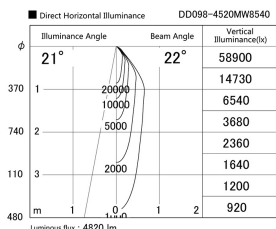

Item no. DD098-4520MW8540

Series Name: Φ 150 Spark

Installation	Recessed mount
Type	
Fixture wattage	44.3W
Beam angle	21 deg
Color Temp.	4000K
CRI	Ra>85
Luminous	4820 lm
Body	Die-cast aluminum alloy
Body finish	N/A
Trim finish	White
Reflector finish	Mirror
IP Rate	IP20
Light source	COB module
Input Voltage	AC220~240V
Dimming Type	Non-Dimmable
Certificate	CE, CCC
Cut Hole	150mm

Height (Weight)	
65.3W	152 (1.5kg)
48.5W	152 (1.5kg)
44.3W	132 (1.3kg)
33.8W	132 (1.3kg)
30.3W	132 (1.3kg)
23.0W	102 (1.0kg)