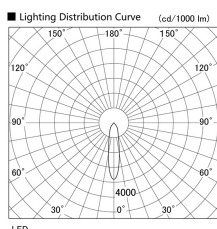

Item no. DD098-4520MW9027

Series Name: Φ 150 Spark

Installation	Recessed mount
Type	
Fixture wattage	44.3W
Beam angle	21 deg
Color Temp.	2700K
CRI	Ra>90
Luminous	4085 lm
Body	Die-cast aluminum alloy
Body finish	N/A
Trim finish	White
Reflector finish	Mirror
IP Rate	IP20
Light source	COB module
Input Voltage	AC220~240V
Dimming Type	Non-Dimmable
Certificate	CE, CCC
Cut Hole	150mm

Height (Weight)	
65.3W	152 (1.5kg)
48.5W	152 (1.5kg)
44.3W	132 (1.3kg)
33.8W	132 (1.3kg)
30.3W	132 (1.3kg)
23.0W	102 (1.0kg)