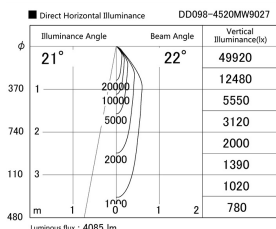

Item no. DD098-4520MW9027

Series Name: Φ 150 Spark

Installation	Recessed mount
Type	
Fixture wattage	44.3W
Beam angle	21 deg
Color Temp.	2700K
CRI	Ra>90
Luminous	4085 lm
Body	Die-cast aluminum alloy
Body finish	N/A
Trim finish	White
Reflector finish	Mirror
IP Rate	IP20
Light source	COB module
Input Voltage	AC220~240V
Dimming Type	Non-Dimmable
Certificate	CE, CCC
Cut Hole	150mm

Height (Weight)	
65.3W	152 (1.5kg)
48.5W	152 (1.5kg)
44.3W	132 (1.3kg)
33.8W	132 (1.3kg)
30.3W	132 (1.3kg)
23.0W	102 (1.0kg)