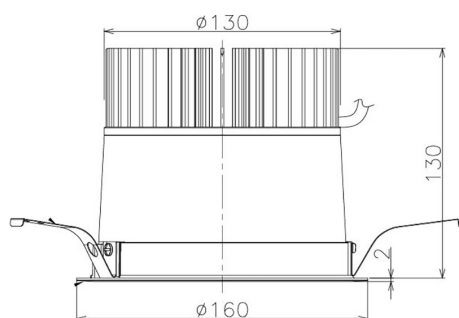

Item no. DD098-4520MW9027

Series Name: Φ 150 Spark

Installation	Recessed mount
Type	
Fixture wattage	44.3W
Beam angle	21 deg
Color Temp.	2700K
CRI	Ra>90
Luminous	4085 lm
Body	Die-cast aluminum alloy
Body finish	N/A
Trim finish	White
Reflector finish	Mirror
IP Rate	IP20
Light source	COB module
Input Voltage	AC220~240V
Dimming Type	Non-Dimmable
Certificate	CE, CCC
Cut Hole	150mm

Height (Weight)	
65.3W	152 (1.5kg)
48.5W	152 (1.5kg)
44.3W	132 (1.3kg)
33.8W	132 (1.3kg)
30.3W	132 (1.3kg)
23.0W	102 (1.0kg)