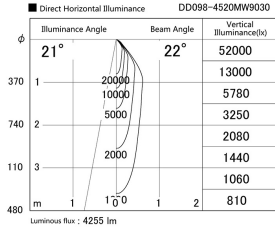

Item no. DD098-4520MW9030

Series Name:  $\Phi$ 150 Spark

Installation	Recessed mount
Type	
Fixture wattage	44.3W
Beam angle	21 deg
Color Temp.	3000K
CRI	Ra>90
Luminous	4255 lm
Body	Die-cast aluminum alloy
Body finish	N/A
Trim finish	White
Reflector finish	Mirror
IP Rate	IP20
Light source	COB module
Input Voltage	AC220~240V
Dimming Type	Non-Dimmable
Certificate	CE, CCC
Cut Hole	150mm

Height (Weight)	
65.3W	152 (1.5kg)
48.5W	152 (1.5kg)
44.3W	132 (1.3kg)
33.8W	132 (1.3kg)
30.3W	132 (1.3kg)
23.0W	102 (1.0kg)