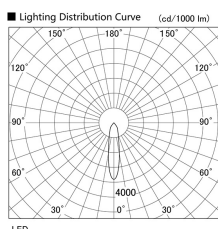

Item no. DD098-4520MW9030

Series Name:  $\Phi$ 150 Spark

Installation	Recessed mount
Type	$\Phi$ 150 Spark
Fixture wattage	44.3W
Beam angle	21 deg
Color Temp.	3000K
CRI	Ra>90
Luminous	4255 lm
Body	Die-cast aluminum alloy
Body finish	N/A
Trim finish	White
Reflector finish	Mirror
IP Rate	IP20
Light source	COB module
Input Voltage	AC220~240V
Dimming Type	Non-Dimmable
Certificate	CE, CCC
Cut Hole	150mm

Height (Weight)	
65.3W	152 (1.5kg)
48.5W	152 (1.5kg)
44.3W	132 (1.3kg)
33.8W	132 (1.3kg)
30.3W	132 (1.3kg)
23.0W	102 (1.0kg)