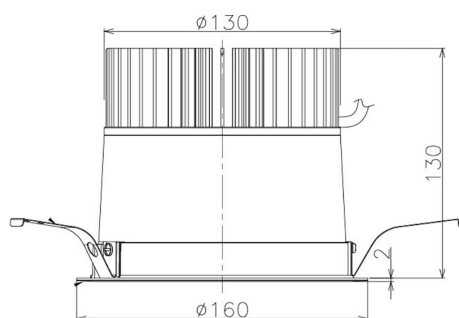

Item no. DD098-4520MW9030

Series Name:  $\Phi$ 150 Spark

Installation	Recessed mount
Type	$\Phi$ 150 Spark
Fixture wattage	44.3W
Beam angle	21 deg
Color Temp.	3000K
CRI	Ra>90
Luminous	4255 lm
Body	Die-cast aluminum alloy
Body finish	N/A
Trim finish	White
Reflector finish	Mirror
IP Rate	IP20
Light source	COB module
Input Voltage	AC220~240V
Dimming Type	Non-Dimmable
Certificate	CE, CCC
Cut Hole	150mm

Height (Weight)	
65.3W	152 (1.5kg)
48.5W	152 (1.5kg)
44.3W	132 (1.3kg)
33.8W	132 (1.3kg)
30.3W	132 (1.3kg)
23.0W	102 (1.0kg)