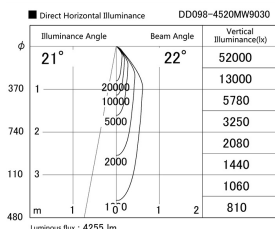

Item no. DD098-4520MW9030

Series Name:  $\Phi$ 150 Spark

Installation	Recessed mount
Type	$\Phi$ 150 Spark
Fixture wattage	44.3W
Beam angle	21 deg
Color Temp.	3000K
CRI	Ra>90
Luminous	4255 lm
Body	Die-cast aluminum alloy
Body finish	N/A
Trim finish	White
Reflector finish	Mirror
IP Rate	IP20
Light source	COB module
Input Voltage	AC220~240V
Dimming Type	Non-Dimmable
Certificate	CE, CCC
Cut Hole	150mm

Height (Weight)	
65.3W	152 (1.5kg)
48.5W	152 (1.5kg)
44.3W	132 (1.3kg)
33.8W	132 (1.3kg)
30.3W	132 (1.3kg)
23.0W	102 (1.0kg)