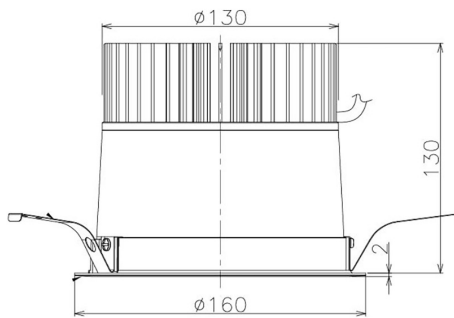

Item no. DD098-4520MW9030

Series Name:  $\Phi$ 150 Spark

Installation	Recessed mount
Type	
Fixture wattage	44.3W
Beam angle	21 deg
Color Temp.	3000K
CRI	Ra>90
Luminous	4255 lm
Body	Die-cast aluminum alloy
Body finish	N/A
Trim finish	White
Reflector finish	Mirror
IP Rate	IP20
Light source	COB module
Input Voltage	AC220~240V
Dimming Type	Non-Dimmable
Certificate	CE, CCC
Cut Hole	150mm

Height (Weight)	
65.3W	152 (1.5kg)
48.5W	152 (1.5kg)
44.3W	132 (1.3kg)
33.8W	132 (1.3kg)
30.3W	132 (1.3kg)
23.0W	102 (1.0kg)