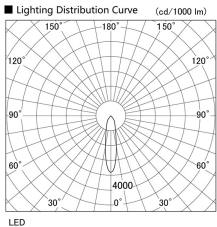

Item no. DD098-4520MW9030

Series Name:  $\Phi$ 150 Spark

Installation	Recessed mount
Type	
Fixture wattage	44.3W
Beam angle	21 deg
Color Temp.	3000K
CRI	Ra>90
Luminous	4255 lm
Body	Die-cast aluminum alloy
Body finish	N/A
Trim finish	White
Reflector finish	Mirror
IP Rate	IP20
Light source	COB module
Input Voltage	AC220~240V
Dimming Type	Non-Dimmable
Certificate	CE, CCC
Cut Hole	150mm

Height (Weight)	
65.3W	152 (1.5kg)
48.5W	152 (1.5kg)
44.3W	132 (1.3kg)
33.8W	132 (1.3kg)
30.3W	132 (1.3kg)
23.0W	102 (1.0kg)