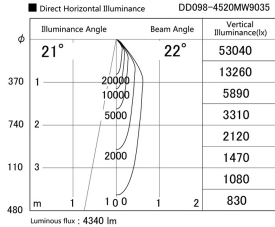

Item no. DD098-4520MW9035

Series Name: Φ 150 Spark

Installation	Recessed mount
Type	Φ 150 Spark
Fixture wattage	44.3W
Beam angle	21 deg
Color Temp.	3500K
CRI	Ra>90
Luminous	4340 lm
Body	Die-cast aluminum alloy
Body finish	N/A
Trim finish	White
Reflector finish	Mirror
IP Rate	IP20
Light source	COB module
Input Voltage	AC220~240V
Dimming Type	Non-Dimmable
Certificate	CE, CCC
Cut Hole	150mm

Height (Weight)	
65.3W	152 (1.5kg)
48.5W	152 (1.5kg)
44.3W	132 (1.3kg)
33.8W	132 (1.3kg)
30.3W	132 (1.3kg)
23.0W	102 (1.0kg)