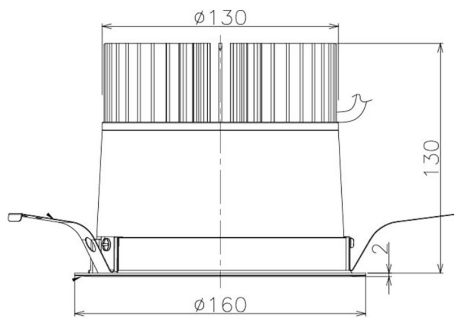

Item no. DD098-4520MW9035

Series Name: Φ 150 Spark

Installation	Recessed mount
Type	Φ 150 Spark
Fixture wattage	44.3W
Beam angle	21 deg
Color Temp.	3500K
CRI	Ra>90
Luminous	4340 lm
Body	Die-cast aluminum alloy
Body finish	N/A
Trim finish	White
Reflector finish	Mirror
IP Rate	IP20
Light source	COB module
Input Voltage	AC220~240V
Dimming Type	Non-Dimmable
Certificate	CE, CCC
Cut Hole	150mm

Height (Weight)	
65.3W	152 (1.5kg)
48.5W	152 (1.5kg)
44.3W	132 (1.3kg)
33.8W	132 (1.3kg)
30.3W	132 (1.3kg)
23.0W	102 (1.0kg)