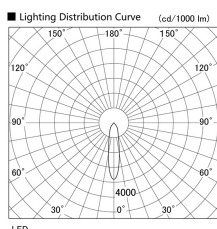

Item no. DD098-4520MW9035

Series Name: Φ 150 Spark

| | |
|------------------|-------------------------|
| Installation | Recessed mount |
| Type | |
| Fixture wattage | 44.3W |
| Beam angle | 21 deg |
| Color Temp. | 3500K |
| CRI | Ra>90 |
| Luminous | 4340 lm |
| Body | Die-cast aluminum alloy |
| Body finish | N/A |
| Trim finish | White |
| Reflector finish | Mirror |
| IP Rate | IP20 |
| Light source | COB module |
| Input Voltage | AC220~240V |
| Dimming Type | Non-Dimmable |
| Certificate | CE, CCC |
| Cut Hole | 150mm |

| Height (Weight) | |
|-----------------|-------------|
| 65.3W | 152 (1.5kg) |
| 48.5W | 152 (1.5kg) |
| 44.3W | 132 (1.3kg) |
| 33.8W | 132 (1.3kg) |
| 30.3W | 132 (1.3kg) |
| 23.0W | 102 (1.0kg) |