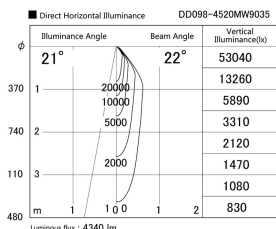

Item no. DD098-4520MW9035

Series Name: Φ 150 Spark

| | |
|------------------|-------------------------|
| Installation | Recessed mount |
| Type | |
| Fixture wattage | 44.3W |
| Beam angle | 21 deg |
| Color Temp. | 3500K |
| CRI | Ra>90 |
| Luminous | 4340 lm |
| Body | Die-cast aluminum alloy |
| Body finish | N/A |
| Trim finish | White |
| Reflector finish | Mirror |
| IP Rate | IP20 |
| Light source | COB module |
| Input Voltage | AC220~240V |
| Dimming Type | Non-Dimmable |
| Certificate | CE, CCC |
| Cut Hole | 150mm |

| Height (Weight) | |
|-----------------|-------------|
| 65.3W | 152 (1.5kg) |
| 48.5W | 152 (1.5kg) |
| 44.3W | 132 (1.3kg) |
| 33.8W | 132 (1.3kg) |
| 30.3W | 132 (1.3kg) |
| 23.0W | 102 (1.0kg) |