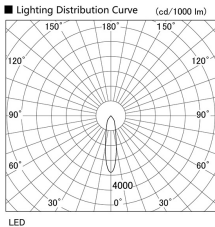

Item no. DD098-4520MW9035

Series Name: Φ 150 Spark

Installation	Recessed mount
Type	Φ 150 Spark
Fixture wattage	44.3W
Beam angle	21 deg
Color Temp.	3500K
CRI	Ra>90
Luminous	4340 lm
Body	Die-cast aluminum alloy
Body finish	N/A
Trim finish	White
Reflector finish	Mirror
IP Rate	IP20
Light source	COB module
Input Voltage	AC220~240V
Dimming Type	Non-Dimmable
Certificate	CE, CCC
Cut Hole	150mm

Height (Weight)	
65.3W	152 (1.5kg)
48.5W	152 (1.5kg)
44.3W	132 (1.3kg)
33.8W	132 (1.3kg)
30.3W	132 (1.3kg)
23.0W	102 (1.0kg)