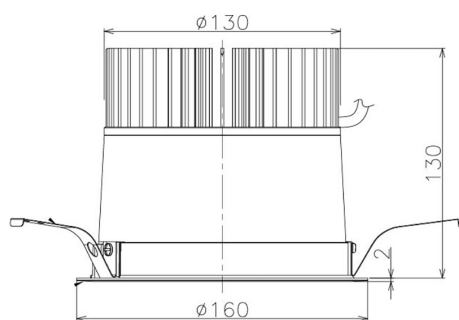

Item no. DD098-4520MW9035

Series Name: Φ 150 Spark

| | |
|------------------|-------------------------|
| Installation | Recessed mount |
| Type | |
| Fixture wattage | 44.3W |
| Beam angle | 21 deg |
| Color Temp. | 3500K |
| CRI | Ra>90 |
| Luminous | 4340 lm |
| Body | Die-cast aluminum alloy |
| Body finish | N/A |
| Trim finish | White |
| Reflector finish | Mirror |
| IP Rate | IP20 |
| Light source | COB module |
| Input Voltage | AC220~240V |
| Dimming Type | Non-Dimmable |
| Certificate | CE, CCC |
| Cut Hole | 150mm |

| Height (Weight) | |
|-----------------|-------------|
| 65.3W | 152 (1.5kg) |
| 48.5W | 152 (1.5kg) |
| 44.3W | 132 (1.3kg) |
| 33.8W | 132 (1.3kg) |
| 30.3W | 132 (1.3kg) |
| 23.0W | 102 (1.0kg) |