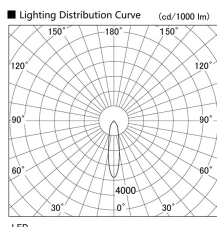

Item no. DD098-4520MW9040

Series Name:  $\Phi$ 150 Spark

Installation	Recessed mount
Type	
Fixture wattage	44.3W
Beam angle	21 deg
Color Temp.	4000K
CRI	Ra>90
Luminous	4383 lm
Body	Die-cast aluminum alloy
Body finish	N/A
Trim finish	White
Reflector finish	Mirror
IP Rate	IP20
Light source	COB module
Input Voltage	AC220~240V
Dimming Type	Non-Dimmable
Certificate	CE, CCC
Cut Hole	150mm

Height (Weight)	
65.3W	152 (1.5kg)
48.5W	152 (1.5kg)
44.3W	132 (1.3kg)
33.8W	132 (1.3kg)
30.3W	132 (1.3kg)
23.0W	102 (1.0kg)