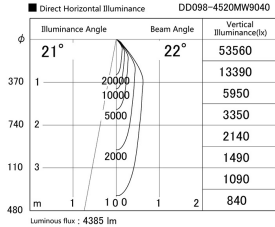

Item no. DD098-4520MW9040

Series Name: Φ 150 Spark

Installation	Recessed mount
Type	Φ 150 Spark
Fixture wattage	44.3W
Beam angle	21 deg
Color Temp.	4000K
CRI	Ra>90
Luminous	4383 lm
Body	Die-cast aluminum alloy
Body finish	N/A
Trim finish	White
Reflector finish	Mirror
IP Rate	IP20
Light source	COB module
Input Voltage	AC220~240V
Dimming Type	Non-Dimmable
Certificate	CE, CCC
Cut Hole	150mm

Height (Weight)	
65.3W	152 (1.5kg)
48.5W	152 (1.5kg)
44.3W	132 (1.3kg)
33.8W	132 (1.3kg)
30.3W	132 (1.3kg)
23.0W	102 (1.0kg)