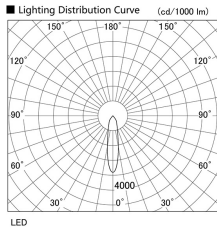

Item no. DD098-4520MW9040

Series Name: Φ 150 Spark

Installation	Recessed mount
Type	Φ 150 Spark
Fixture wattage	44.3W
Beam angle	21 deg
Color Temp.	4000K
CRI	Ra>90
Luminous	4383 lm
Body	Die-cast aluminum alloy
Body finish	N/A
Trim finish	White
Reflector finish	Mirror
IP Rate	IP20
Light source	COB module
Input Voltage	AC220~240V
Dimming Type	Non-Dimmable
Certificate	CE, CCC
Cut Hole	150mm

Height (Weight)	
65.3W	152 (1.5kg)
48.5W	152 (1.5kg)
44.3W	132 (1.3kg)
33.8W	132 (1.3kg)
30.3W	132 (1.3kg)
23.0W	102 (1.0kg)