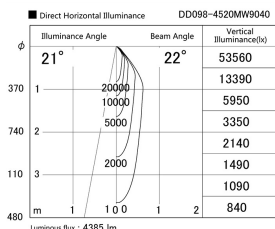

Item no. DD098-4520MW9040

Series Name:  $\Phi$ 150 Spark

Installation	Recessed mount
Type	
Fixture wattage	44.3W
Beam angle	21 deg
Color Temp.	4000K
CRI	Ra>90
Luminous	4383 lm
Body	Die-cast aluminum alloy
Body finish	N/A
Trim finish	White
Reflector finish	Mirror
IP Rate	IP20
Light source	COB module
Input Voltage	AC220~240V
Dimming Type	Non-Dimmable
Certificate	CE, CCC
Cut Hole	150mm

Height (Weight)	
65.3W	152 (1.5kg)
48.5W	152 (1.5kg)
44.3W	132 (1.3kg)
33.8W	132 (1.3kg)
30.3W	132 (1.3kg)
23.0W	102 (1.0kg)