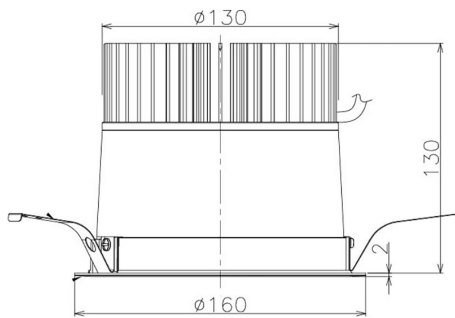

Item no. DD098-4520MW9040

Series Name: Φ 150 Spark

Installation	Recessed mount
Type	Φ 150 Spark
Fixture wattage	44.3W
Beam angle	21 deg
Color Temp.	4000K
CRI	Ra>90
Luminous	4383 lm
Body	Die-cast aluminum alloy
Body finish	N/A
Trim finish	White
Reflector finish	Mirror
IP Rate	IP20
Light source	COB module
Input Voltage	AC220~240V
Dimming Type	Non-Dimmable
Certificate	CE, CCC
Cut Hole	150mm

Height (Weight)	
65.3W	152 (1.5kg)
48.5W	152 (1.5kg)
44.3W	132 (1.3kg)
33.8W	132 (1.3kg)
30.3W	132 (1.3kg)
23.0W	102 (1.0kg)