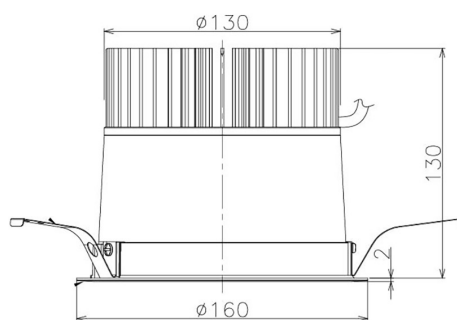

Item no. DD098-4520MW9040

Series Name:  $\Phi$ 150 Spark

Installation	Recessed mount
Type	
Fixture wattage	44.3W
Beam angle	21 deg
Color Temp.	4000K
CRI	Ra>90
Luminous	4383 lm
Body	Die-cast aluminum alloy
Body finish	N/A
Trim finish	White
Reflector finish	Mirror
IP Rate	IP20
Light source	COB module
Input Voltage	AC220~240V
Dimming Type	Non-Dimmable
Certificate	CE, CCC
Cut Hole	150mm

Height (Weight)	
65.3W	152 (1.5kg)
48.5W	152 (1.5kg)
44.3W	132 (1.3kg)
33.8W	132 (1.3kg)
30.3W	132 (1.3kg)
23.0W	102 (1.0kg)