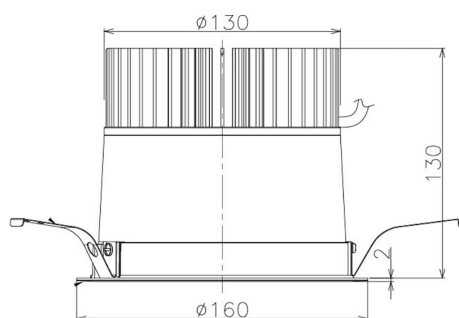

Item no. DD098-4560MW8527

Series Name: Φ 150 Spark

Installation	Recessed mount
Type	Φ 150 Spark
Fixture wattage	44.3W
Beam angle	44 deg
Color Temp.	2700K
CRI	Ra>85
Luminous	4421 lm
Body	Die-cast aluminum alloy
Body finish	N/A
Trim finish	White
Reflector finish	Mirror
IP Rate	IP20
Light source	COB module
Input Voltage	AC220~240V
Dimming Type	Non-Dimmable
Certificate	CE, CCC
Cut Hole	150mm

Height (Weight)	
65.3W	152 (1.5kg)
48.5W	152 (1.5kg)
44.3W	132 (1.3kg)
33.8W	132 (1.3kg)
30.3W	132 (1.3kg)
23.0W	102 (1.0kg)