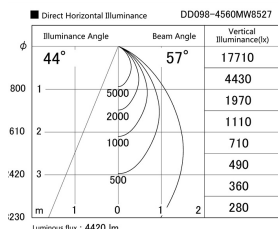

Item no. DD098-4560MW8527

Series Name: Φ 150 Spark

Installation	Recessed mount
Type	Φ 150 Spark
Fixture wattage	44.3W
Beam angle	44 deg
Color Temp.	2700K
CRI	Ra>85
Luminous	4421 lm
Body	Die-cast aluminum alloy
Body finish	N/A
Trim finish	White
Reflector finish	Mirror
IP Rate	IP20
Light source	COB module
Input Voltage	AC220~240V
Dimming Type	Non-Dimmable
Certificate	CE, CCC
Cut Hole	150mm

Height (Weight)	
65.3W	152 (1.5kg)
48.5W	152 (1.5kg)
44.3W	132 (1.3kg)
33.8W	132 (1.3kg)
30.3W	132 (1.3kg)
23.0W	102 (1.0kg)