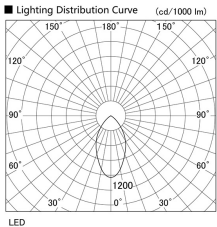

Item no. DD098-4560MW8527

Series Name: Φ 150 Spark

Installation	Recessed mount
Type	
Fixture wattage	44.3W
Beam angle	44 deg
Color Temp.	2700K
CRI	Ra>85
Luminous	4421 lm
Body	Die-cast aluminum alloy
Body finish	N/A
Trim finish	White
Reflector finish	Mirror
IP Rate	IP20
Light source	COB module
Input Voltage	AC220~240V
Dimming Type	Non-Dimmable
Certificate	CE, CCC
Cut Hole	150mm

Height (Weight)	
65.3W	152 (1.5kg)
48.5W	152 (1.5kg)
44.3W	132 (1.3kg)
33.8W	132 (1.3kg)
30.3W	132 (1.3kg)
23.0W	102 (1.0kg)