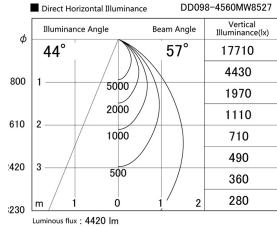

Item no. DD098-4560MW8527

Series Name: Φ 150 Spark

Installation	Recessed mount
Type	
Fixture wattage	44.3W
Beam angle	44 deg
Color Temp.	2700K
CRI	Ra>85
Luminous	4421 lm
Body	Die-cast aluminum alloy
Body finish	N/A
Trim finish	White
Reflector finish	Mirror
IP Rate	IP20
Light source	COB module
Input Voltage	AC220~240V
Dimming Type	Non-Dimmable
Certificate	CE, CCC
Cut Hole	150mm

Height (Weight)	
65.3W	152 (1.5kg)
48.5W	152 (1.5kg)
44.3W	132 (1.3kg)
33.8W	132 (1.3kg)
30.3W	132 (1.3kg)
23.0W	102 (1.0kg)