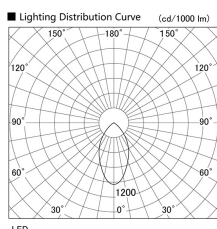

Item no. DD098-4560MW8527

Series Name: Φ 150 Spark

Installation	Recessed mount
Type	Φ 150 Spark
Fixture wattage	44.3W
Beam angle	44 deg
Color Temp.	2700K
CRI	Ra>85
Luminous	4421 lm
Body	Die-cast aluminum alloy
Body finish	N/A
Trim finish	White
Reflector finish	Mirror
IP Rate	IP20
Light source	COB module
Input Voltage	AC220~240V
Dimming Type	Non-Dimmable
Certificate	CE, CCC
Cut Hole	150mm

Height (Weight)	
65.3W	152 (1.5kg)
48.5W	152 (1.5kg)
44.3W	132 (1.3kg)
33.8W	132 (1.3kg)
30.3W	132 (1.3kg)
23.0W	102 (1.0kg)