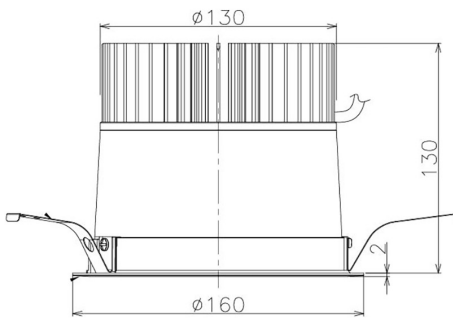

Item no. DD098-4560MW8527

Series Name: Φ 150 Spark

Installation	Recessed mount
Type	
Fixture wattage	44.3W
Beam angle	44 deg
Color Temp.	2700K
CRI	Ra>85
Luminous	4421 lm
Body	Die-cast aluminum alloy
Body finish	N/A
Trim finish	White
Reflector finish	Mirror
IP Rate	IP20
Light source	COB module
Input Voltage	AC220~240V
Dimming Type	Non-Dimmable
Certificate	CE, CCC
Cut Hole	150mm

Height (Weight)	
65.3W	152 (1.5kg)
48.5W	152 (1.5kg)
44.3W	132 (1.3kg)
33.8W	132 (1.3kg)
30.3W	132 (1.3kg)
23.0W	102 (1.0kg)