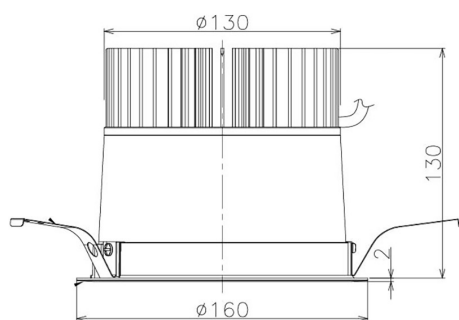

Item no. DD098-4560MW8530

Series Name:  $\Phi$ 150 Spark

|                  |                         |
|------------------|-------------------------|
| Installation     | Recessed mount          |
| Type             | $\Phi$ 150 Spark        |
| Fixture wattage  | 44.3W                   |
| Beam angle       | 44 deg                  |
| Color Temp.      | 3000K                   |
| CRI              | Ra>85                   |
| Luminous         | 4605 lm                 |
| Body             | Die-cast aluminum alloy |
| Body finish      | N/A                     |
| Trim finish      | White                   |
| Reflector finish | Mirror                  |
| IP Rate          | IP20                    |
| Light source     | COB module              |
| Input Voltage    | AC220~240V              |
| Dimming Type     | Non-Dimmable            |
| Certificate      | CE, CCC                 |
| Cut Hole         | 150mm                   |

| Height (Weight) |             |
|-----------------|-------------|
| 65.3W           | 152 (1.5kg) |
| 48.5W           | 152 (1.5kg) |
| 44.3W           | 132 (1.3kg) |
| 33.8W           | 132 (1.3kg) |
| 30.3W           | 132 (1.3kg) |
| 23.0W           | 102 (1.0kg) |