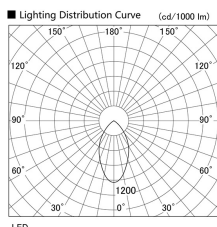

Item no. DD098-4560MW8530

Series Name:  $\Phi$ 150 Spark

|                  |                         |
|------------------|-------------------------|
| Installation     | Recessed mount          |
| Type             | $\Phi$ 150 Spark        |
| Fixture wattage  | 44.3W                   |
| Beam angle       | 44 deg                  |
| Color Temp.      | 3000K                   |
| CRI              | Ra>85                   |
| Luminous         | 4605 lm                 |
| Body             | Die-cast aluminum alloy |
| Body finish      | N/A                     |
| Trim finish      | White                   |
| Reflector finish | Mirror                  |
| IP Rate          | IP20                    |
| Light source     | COB module              |
| Input Voltage    | AC220~240V              |
| Dimming Type     | Non-Dimmable            |
| Certificate      | CE, CCC                 |
| Cut Hole         | 150mm                   |

| Height (Weight) |             |
|-----------------|-------------|
| 65.3W           | 152 (1.5kg) |
| 48.5W           | 152 (1.5kg) |
| 44.3W           | 132 (1.3kg) |
| 33.8W           | 132 (1.3kg) |
| 30.3W           | 132 (1.3kg) |
| 23.0W           | 102 (1.0kg) |