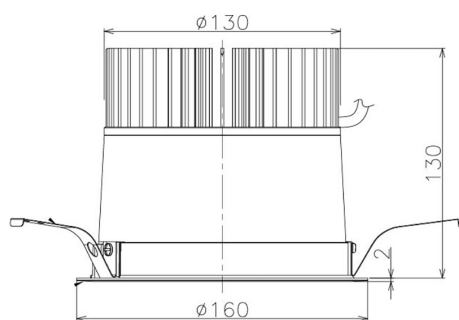

Item no. DD098-4560MW8530

Series Name: Φ 150 Spark

Installation	Recessed mount
Type	
Fixture wattage	44.3W
Beam angle	44 deg
Color Temp.	3000K
CRI	Ra>85
Luminous	4605 lm
Body	Die-cast aluminum alloy
Body finish	N/A
Trim finish	White
Reflector finish	Mirror
IP Rate	IP20
Light source	COB module
Input Voltage	AC220~240V
Dimming Type	Non-Dimmable
Certificate	CE, CCC
Cut Hole	150mm

Height (Weight)	
65.3W	152 (1.5kg)
48.5W	152 (1.5kg)
44.3W	132 (1.3kg)
33.8W	132 (1.3kg)
30.3W	132 (1.3kg)
23.0W	102 (1.0kg)