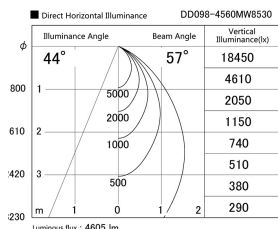

Item no. DD098-4560MW8530

Series Name: Φ 150 Spark

Installation	Recessed mount
Type	
Fixture wattage	44.3W
Beam angle	44 deg
Color Temp.	3000K
CRI	Ra>85
Luminous	4605 lm
Body	Die-cast aluminum alloy
Body finish	N/A
Trim finish	White
Reflector finish	Mirror
IP Rate	IP20
Light source	COB module
Input Voltage	AC220~240V
Dimming Type	Non-Dimmable
Certificate	CE, CCC
Cut Hole	150mm

Height (Weight)	
65.3W	152 (1.5kg)
48.5W	152 (1.5kg)
44.3W	132 (1.3kg)
33.8W	132 (1.3kg)
30.3W	132 (1.3kg)
23.0W	102 (1.0kg)