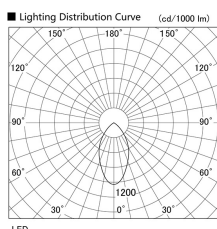

Item no. DD098-4560MW8530

Series Name: Φ 150 Spark

Installation	Recessed mount
Type	
Fixture wattage	44.3W
Beam angle	44 deg
Color Temp.	3000K
CRI	Ra>85
Luminous	4605 lm
Body	Die-cast aluminum alloy
Body finish	N/A
Trim finish	White
Reflector finish	Mirror
IP Rate	IP20
Light source	COB module
Input Voltage	AC220~240V
Dimming Type	Non-Dimmable
Certificate	CE, CCC
Cut Hole	150mm

Height (Weight)	
65.3W	152 (1.5kg)
48.5W	152 (1.5kg)
44.3W	132 (1.3kg)
33.8W	132 (1.3kg)
30.3W	132 (1.3kg)
23.0W	102 (1.0kg)