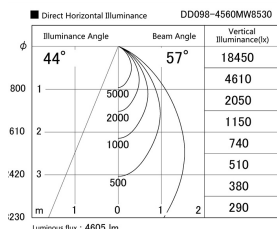

Item no. DD098-4560MW8530

Series Name:  $\Phi$ 150 Spark

|                  |                         |
|------------------|-------------------------|
| Installation     | Recessed mount          |
| Type             | $\Phi$ 150 Spark        |
| Fixture wattage  | 44.3W                   |
| Beam angle       | 44 deg                  |
| Color Temp.      | 3000K                   |
| CRI              | Ra>85                   |
| Luminous         | 4605 lm                 |
| Body             | Die-cast aluminum alloy |
| Body finish      | N/A                     |
| Trim finish      | White                   |
| Reflector finish | Mirror                  |
| IP Rate          | IP20                    |
| Light source     | COB module              |
| Input Voltage    | AC220~240V              |
| Dimming Type     | Non-Dimmable            |
| Certificate      | CE, CCC                 |
| Cut Hole         | 150mm                   |

| Height (Weight) |             |
|-----------------|-------------|
| 65.3W           | 152 (1.5kg) |
| 48.5W           | 152 (1.5kg) |
| 44.3W           | 132 (1.3kg) |
| 33.8W           | 132 (1.3kg) |
| 30.3W           | 132 (1.3kg) |
| 23.0W           | 102 (1.0kg) |