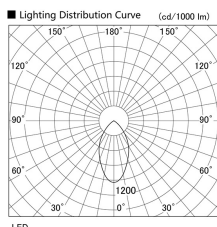

Item no. DD098-4560MW8535

Series Name: Φ 150 Spark

Installation	Recessed mount
Type	
Fixture wattage	44.3W
Beam angle	44 deg
Color Temp.	3500K
CRI	Ra>85
Luminous	4697 lm
Body	Die-cast aluminum alloy
Body finish	N/A
Trim finish	White
Reflector finish	Mirror
IP Rate	IP20
Light source	COB module
Input Voltage	AC220~240V
Dimming Type	Non-Dimmable
Certificate	CE, CCC
Cut Hole	150mm

Height (Weight)	
65.3W	152 (1.5kg)
48.5W	152 (1.5kg)
44.3W	132 (1.3kg)
33.8W	132 (1.3kg)
30.3W	132 (1.3kg)
23.0W	102 (1.0kg)