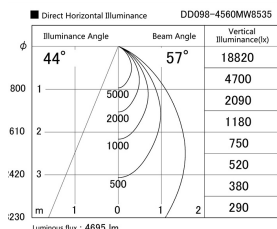

Item no. DD098-4560MW8535

Series Name: Φ 150 Spark

Installation	Recessed mount
Type	
Fixture wattage	44.3W
Beam angle	44 deg
Color Temp.	3500K
CRI	Ra>85
Luminous	4697 lm
Body	Die-cast aluminum alloy
Body finish	N/A
Trim finish	White
Reflector finish	Mirror
IP Rate	IP20
Light source	COB module
Input Voltage	AC220~240V
Dimming Type	Non-Dimmable
Certificate	CE, CCC
Cut Hole	150mm

Height (Weight)	
65.3W	152 (1.5kg)
48.5W	152 (1.5kg)
44.3W	132 (1.3kg)
33.8W	132 (1.3kg)
30.3W	132 (1.3kg)
23.0W	102 (1.0kg)