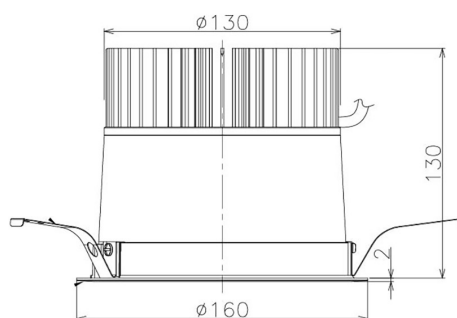

Item no. DD098-4560MW8535

Series Name: Φ 150 Spark

Installation	Recessed mount
Type	
Fixture wattage	44.3W
Beam angle	44 deg
Color Temp.	3500K
CRI	Ra>85
Luminous	4697 lm
Body	Die-cast aluminum alloy
Body finish	N/A
Trim finish	White
Reflector finish	Mirror
IP Rate	IP20
Light source	COB module
Input Voltage	AC220~240V
Dimming Type	Non-Dimmable
Certificate	CE, CCC
Cut Hole	150mm

Height (Weight)	
65.3W	152 (1.5kg)
48.5W	152 (1.5kg)
44.3W	132 (1.3kg)
33.8W	132 (1.3kg)
30.3W	132 (1.3kg)
23.0W	102 (1.0kg)