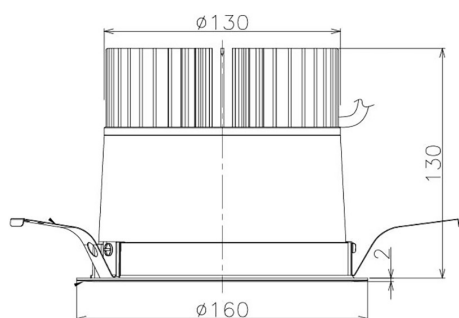

Item no. DD098-4560MW8540

Series Name: Φ 150 Spark

Installation	Recessed mount
Type	
Fixture wattage	44.3W
Beam angle	44 deg
Color Temp.	4000K
CRI	Ra>85
Luminous	4743 lm
Body	Die-cast aluminum alloy
Body finish	N/A
Trim finish	White
Reflector finish	Mirror
IP Rate	IP20
Light source	COB module
Input Voltage	AC220~240V
Dimming Type	Non-Dimmable
Certificate	CE, CCC
Cut Hole	150mm

Height (Weight)	
65.3W	152 (1.5kg)
48.5W	152 (1.5kg)
44.3W	132 (1.3kg)
33.8W	132 (1.3kg)
30.3W	132 (1.3kg)
23.0W	102 (1.0kg)