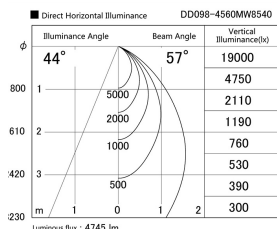

Item no. DD098-4560MW8540

Series Name: Φ 150 Spark

Installation	Recessed mount
Type	
Fixture wattage	44.3W
Beam angle	44 deg
Color Temp.	4000K
CRI	Ra>85
Luminous	4743 lm
Body	Die-cast aluminum alloy
Body finish	N/A
Trim finish	White
Reflector finish	Mirror
IP Rate	IP20
Light source	COB module
Input Voltage	AC220~240V
Dimming Type	Non-Dimmable
Certificate	CE, CCC
Cut Hole	150mm

Height (Weight)	
65.3W	152 (1.5kg)
48.5W	152 (1.5kg)
44.3W	132 (1.3kg)
33.8W	132 (1.3kg)
30.3W	132 (1.3kg)
23.0W	102 (1.0kg)