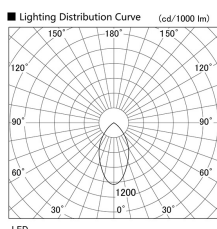

Item no. DD098-4560MW8540

Series Name: Φ 150 Spark

Installation	Recessed mount
Type	
Fixture wattage	44.3W
Beam angle	44 deg
Color Temp.	4000K
CRI	Ra>85
Luminous	4743 lm
Body	Die-cast aluminum alloy
Body finish	N/A
Trim finish	White
Reflector finish	Mirror
IP Rate	IP20
Light source	COB module
Input Voltage	AC220~240V
Dimming Type	Non-Dimmable
Certificate	CE, CCC
Cut Hole	150mm

Height (Weight)	
65.3W	152 (1.5kg)
48.5W	152 (1.5kg)
44.3W	132 (1.3kg)
33.8W	132 (1.3kg)
30.3W	132 (1.3kg)
23.0W	102 (1.0kg)