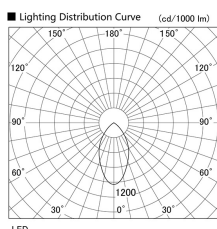

Item no. DD098-4560MW9027

Series Name: Φ 150 Spark

Installation	Recessed mount
Type	
Fixture wattage	44.3W
Beam angle	44 deg
Color Temp.	2700K
CRI	Ra>90
Luminous	4020 lm
Body	Die-cast aluminum alloy
Body finish	N/A
Trim finish	White
Reflector finish	Mirror
IP Rate	IP20
Light source	COB module
Input Voltage	AC220~240V
Dimming Type	Non-Dimmable
Certificate	CE, CCC
Cut Hole	150mm

Height (Weight)	
65.3W	152 (1.5kg)
48.5W	152 (1.5kg)
44.3W	132 (1.3kg)
33.8W	132 (1.3kg)
30.3W	132 (1.3kg)
23.0W	102 (1.0kg)