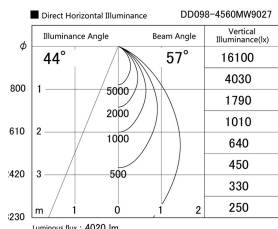

Item no. DD098-4560MW9027

Series Name: Φ 150 Spark

Installation	Recessed mount
Type	
Fixture wattage	44.3W
Beam angle	44 deg
Color Temp.	2700K
CRI	Ra>90
Luminous	4020 lm
Body	Die-cast aluminum alloy
Body finish	N/A
Trim finish	White
Reflector finish	Mirror
IP Rate	IP20
Light source	COB module
Input Voltage	AC220~240V
Dimming Type	Non-Dimmable
Certificate	CE, CCC
Cut Hole	150mm

Height (Weight)	
65.3W	152 (1.5kg)
48.5W	152 (1.5kg)
44.3W	132 (1.3kg)
33.8W	132 (1.3kg)
30.3W	132 (1.3kg)
23.0W	102 (1.0kg)