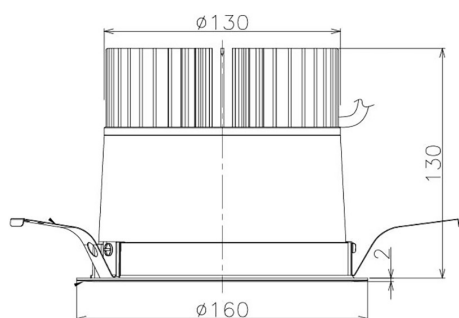

Item no. DD098-4560MW9027

Series Name: Φ 150 Spark

Installation	Recessed mount
Type	
Fixture wattage	44.3W
Beam angle	44 deg
Color Temp.	2700K
CRI	Ra>90
Luminous	4020 lm
Body	Die-cast aluminum alloy
Body finish	N/A
Trim finish	White
Reflector finish	Mirror
IP Rate	IP20
Light source	COB module
Input Voltage	AC220~240V
Dimming Type	Non-Dimmable
Certificate	CE, CCC
Cut Hole	150mm

Height (Weight)	
65.3W	152 (1.5kg)
48.5W	152 (1.5kg)
44.3W	132 (1.3kg)
33.8W	132 (1.3kg)
30.3W	132 (1.3kg)
23.0W	102 (1.0kg)