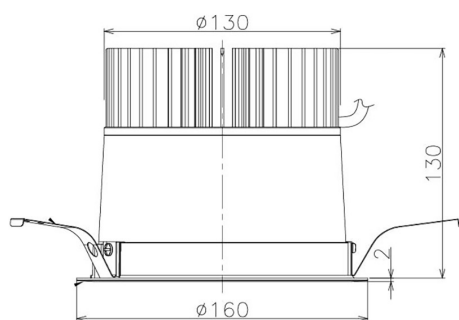

Item no. DD098-4560MW9030

Series Name: Φ 150 Spark

Installation	Recessed mount
Type	Φ 150 Spark
Fixture wattage	44.3W
Beam angle	44 deg
Color Temp.	3000K
CRI	Ra>90
Luminous	4187 lm
Body	Die-cast aluminum alloy
Body finish	N/A
Trim finish	White
Reflector finish	Mirror
IP Rate	IP20
Light source	COB module
Input Voltage	AC220~240V
Dimming Type	Non-Dimmable
Certificate	CE, CCC
Cut Hole	150mm

Height (Weight)	
65.3W	152 (1.5kg)
48.5W	152 (1.5kg)
44.3W	132 (1.3kg)
33.8W	132 (1.3kg)
30.3W	132 (1.3kg)
23.0W	102 (1.0kg)