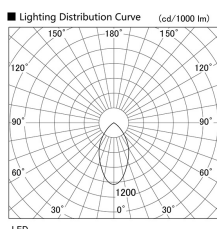

Item no. DD098-4560MW9030

Series Name: Φ 150 Spark

Installation	Recessed mount
Type	
Fixture wattage	44.3W
Beam angle	44 deg
Color Temp.	3000K
CRI	Ra>90
Luminous	4187 lm
Body	Die-cast aluminum alloy
Body finish	N/A
Trim finish	White
Reflector finish	Mirror
IP Rate	IP20
Light source	COB module
Input Voltage	AC220~240V
Dimming Type	Non-Dimmable
Certificate	CE, CCC
Cut Hole	150mm

Height (Weight)	
65.3W	152 (1.5kg)
48.5W	152 (1.5kg)
44.3W	132 (1.3kg)
33.8W	132 (1.3kg)
30.3W	132 (1.3kg)
23.0W	102 (1.0kg)