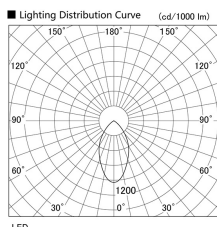

Item no. DD098-4560MW9030

Series Name: Φ 150 Spark

Installation	Recessed mount
Type	Φ 150 Spark
Fixture wattage	44.3W
Beam angle	44 deg
Color Temp.	3000K
CRI	Ra>90
Luminous	4187 lm
Body	Die-cast aluminum alloy
Body finish	N/A
Trim finish	White
Reflector finish	Mirror
IP Rate	IP20
Light source	COB module
Input Voltage	AC220~240V
Dimming Type	Non-Dimmable
Certificate	CE, CCC
Cut Hole	150mm

Height (Weight)	
65.3W	152 (1.5kg)
48.5W	152 (1.5kg)
44.3W	132 (1.3kg)
33.8W	132 (1.3kg)
30.3W	132 (1.3kg)
23.0W	102 (1.0kg)