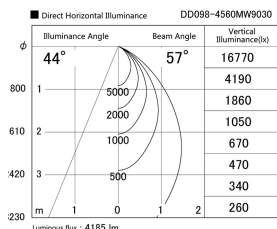

Item no. DD098-4560MW9030

Series Name: Φ 150 Spark

Installation	Recessed mount
Type	
Fixture wattage	44.3W
Beam angle	44 deg
Color Temp.	3000K
CRI	Ra>90
Luminous	4187 lm
Body	Die-cast aluminum alloy
Body finish	N/A
Trim finish	White
Reflector finish	Mirror
IP Rate	IP20
Light source	COB module
Input Voltage	AC220~240V
Dimming Type	Non-Dimmable
Certificate	CE, CCC
Cut Hole	150mm

Height (Weight)	
65.3W	152 (1.5kg)
48.5W	152 (1.5kg)
44.3W	132 (1.3kg)
33.8W	132 (1.3kg)
30.3W	132 (1.3kg)
23.0W	102 (1.0kg)