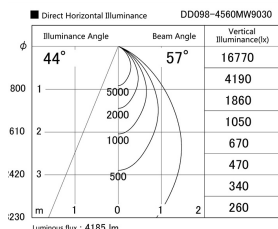

Item no. DD098-4560MW9030

Series Name: Φ 150 Spark

Installation	Recessed mount
Type	Φ 150 Spark
Fixture wattage	44.3W
Beam angle	44 deg
Color Temp.	3000K
CRI	Ra>90
Luminous	4187 lm
Body	Die-cast aluminum alloy
Body finish	N/A
Trim finish	White
Reflector finish	Mirror
IP Rate	IP20
Light source	COB module
Input Voltage	AC220~240V
Dimming Type	Non-Dimmable
Certificate	CE, CCC
Cut Hole	150mm

Height (Weight)	
65.3W	152 (1.5kg)
48.5W	152 (1.5kg)
44.3W	132 (1.3kg)
33.8W	132 (1.3kg)
30.3W	132 (1.3kg)
23.0W	102 (1.0kg)