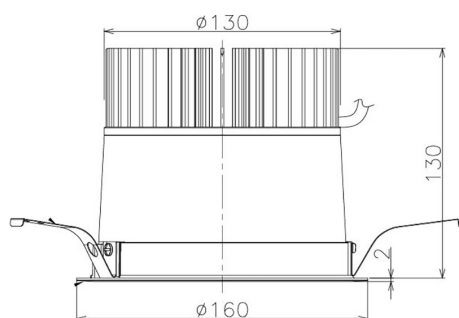

Item no. DD098-4560MW9030

Series Name: Φ 150 Spark

Installation	Recessed mount
Type	
Fixture wattage	44.3W
Beam angle	44 deg
Color Temp.	3000K
CRI	Ra>90
Luminous	4187 lm
Body	Die-cast aluminum alloy
Body finish	N/A
Trim finish	White
Reflector finish	Mirror
IP Rate	IP20
Light source	COB module
Input Voltage	AC220~240V
Dimming Type	Non-Dimmable
Certificate	CE, CCC
Cut Hole	150mm

Height (Weight)	
65.3W	152 (1.5kg)
48.5W	152 (1.5kg)
44.3W	132 (1.3kg)
33.8W	132 (1.3kg)
30.3W	132 (1.3kg)
23.0W	102 (1.0kg)