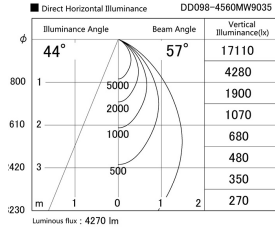

Item no. DD098-4560MW9035

Series Name:  $\Phi$ 150 Spark

Installation	Recessed mount
Type	
Fixture wattage	44.3W
Beam angle	44 deg
Color Temp.	3500K
CRI	Ra>90
Luminous	4271 lm
Body	Die-cast aluminum alloy
Body finish	N/A
Trim finish	White
Reflector finish	Mirror
IP Rate	IP20
Light source	COB module
Input Voltage	AC220~240V
Dimming Type	Non-Dimmable
Certificate	CE, CCC
Cut Hole	150mm

Height (Weight)	
65.3W	152 (1.5kg)
48.5W	152 (1.5kg)
44.3W	132 (1.3kg)
33.8W	132 (1.3kg)
30.3W	132 (1.3kg)
23.0W	102 (1.0kg)