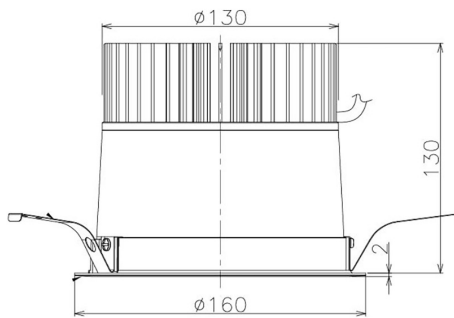

Item no. DD098-4560MW9035

Series Name:  $\Phi$ 150 Spark

Installation	Recessed mount
Type	
Fixture wattage	44.3W
Beam angle	44 deg
Color Temp.	3500K
CRI	Ra>90
Luminous	4271 lm
Body	Die-cast aluminum alloy
Body finish	N/A
Trim finish	White
Reflector finish	Mirror
IP Rate	IP20
Light source	COB module
Input Voltage	AC220~240V
Dimming Type	Non-Dimmable
Certificate	CE, CCC
Cut Hole	150mm

Height (Weight)	
65.3W	152 (1.5kg)
48.5W	152 (1.5kg)
44.3W	132 (1.3kg)
33.8W	132 (1.3kg)
30.3W	132 (1.3kg)
23.0W	102 (1.0kg)