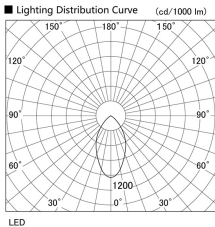

Item no. DD098-4560MW9035

Series Name:  $\Phi$ 150 Spark

Installation	Recessed mount
Type	
Fixture wattage	44.3W
Beam angle	44 deg
Color Temp.	3500K
CRI	Ra>90
Luminous	4271 lm
Body	Die-cast aluminum alloy
Body finish	N/A
Trim finish	White
Reflector finish	Mirror
IP Rate	IP20
Light source	COB module
Input Voltage	AC220~240V
Dimming Type	Non-Dimmable
Certificate	CE, CCC
Cut Hole	150mm

Height (Weight)	
65.3W	152 (1.5kg)
48.5W	152 (1.5kg)
44.3W	132 (1.3kg)
33.8W	132 (1.3kg)
30.3W	132 (1.3kg)
23.0W	102 (1.0kg)