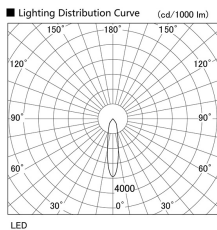

Item no. DD098-5020MW8527

Series Name: Φ 150 Spark

Installation	Recessed mount
Type	
Fixture wattage	48.5W
Beam angle	20 deg
Color Temp.	2700K
CRI	Ra>85
Luminous	5116 lm
Body	Die-cast aluminum alloy
Body finish	N/A
Trim finish	White
Reflector finish	Mirror
IP Rate	IP20
Light source	COB module
Input Voltage	AC220~240V
Dimming Type	Non-Dimmable
Certificate	CE, CCC
Cut Hole	150mm

Height (Weight)	
65.3W	152 (1.5kg)
48.5W	152 (1.5kg)
44.3W	132 (1.3kg)
33.8W	132 (1.3kg)
30.3W	132 (1.3kg)
23.0W	102 (1.0kg)