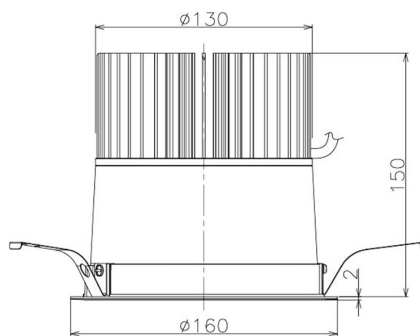

Item no. DD098-5020MW8527

Series Name: Φ 150 Spark

Installation	Recessed mount
Type	
Fixture wattage	48.5W
Beam angle	20 deg
Color Temp.	2700K
CRI	Ra>85
Luminous	5116 lm
Body	Die-cast aluminum alloy
Body finish	N/A
Trim finish	White
Reflector finish	Mirror
IP Rate	IP20
Light source	COB module
Input Voltage	AC220~240V
Dimming Type	Non-Dimmable
Certificate	CE, CCC
Cut Hole	150mm

Height (Weight)	
65.3W	152 (1.5kg)
48.5W	152 (1.5kg)
44.3W	132 (1.3kg)
33.8W	132 (1.3kg)
30.3W	132 (1.3kg)
23.0W	102 (1.0kg)