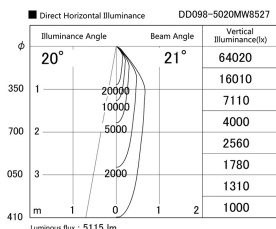

Item no. DD098-5020MW8527

Series Name:  $\Phi$ 150 Spark

|                  |                         |
|------------------|-------------------------|
| Installation     | Recessed mount          |
| Type             | $\Phi$ 150 Spark        |
| Fixture wattage  | 48.5W                   |
| Beam angle       | 20 deg                  |
| Color Temp.      | 2700K                   |
| CRI              | Ra>85                   |
| Luminous         | 5116 lm                 |
| Body             | Die-cast aluminum alloy |
| Body finish      | N/A                     |
| Trim finish      | White                   |
| Reflector finish | Mirror                  |
| IP Rate          | IP20                    |
| Light source     | COB module              |
| Input Voltage    | AC220~240V              |
| Dimming Type     | Non-Dimmable            |
| Certificate      | CE, CCC                 |
| Cut Hole         | 150mm                   |

| Height (Weight) |             |
|-----------------|-------------|
| 65.3W           | 152 (1.5kg) |
| 48.5W           | 152 (1.5kg) |
| 44.3W           | 132 (1.3kg) |
| 33.8W           | 132 (1.3kg) |
| 30.3W           | 132 (1.3kg) |
| 23.0W           | 102 (1.0kg) |