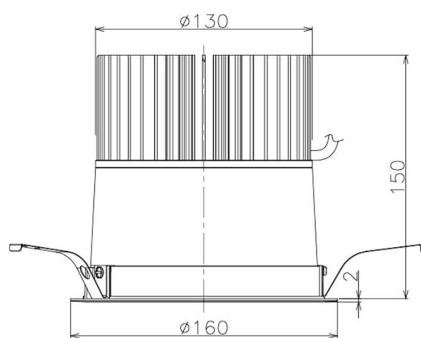

Item no. DD098-5020MW8527

Series Name:  $\Phi$ 150 Spark

|                  |                         |
|------------------|-------------------------|
| Installation     | Recessed mount          |
| Type             | $\Phi$ 150 Spark        |
| Fixture wattage  | 48.5W                   |
| Beam angle       | 20 deg                  |
| Color Temp.      | 2700K                   |
| CRI              | Ra>85                   |
| Luminous         | 5116 lm                 |
| Body             | Die-cast aluminum alloy |
| Body finish      | N/A                     |
| Trim finish      | White                   |
| Reflector finish | Mirror                  |
| IP Rate          | IP20                    |
| Light source     | COB module              |
| Input Voltage    | AC220~240V              |
| Dimming Type     | Non-Dimmable            |
| Certificate      | CE, CCC                 |
| Cut Hole         | 150mm                   |

| Height (Weight) |             |
|-----------------|-------------|
| 65.3W           | 152 (1.5kg) |
| 48.5W           | 152 (1.5kg) |
| 44.3W           | 132 (1.3kg) |
| 33.8W           | 132 (1.3kg) |
| 30.3W           | 132 (1.3kg) |
| 23.0W           | 102 (1.0kg) |