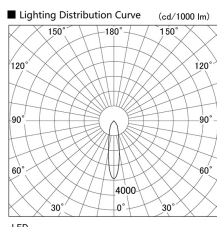

Item no. DD098-5020MW8527

Series Name:  $\Phi$ 150 Spark

|                  |                         |
|------------------|-------------------------|
| Installation     | Recessed mount          |
| Type             | $\Phi$ 150 Spark        |
| Fixture wattage  | 48.5W                   |
| Beam angle       | 20 deg                  |
| Color Temp.      | 2700K                   |
| CRI              | Ra>85                   |
| Luminous         | 5116 lm                 |
| Body             | Die-cast aluminum alloy |
| Body finish      | N/A                     |
| Trim finish      | White                   |
| Reflector finish | Mirror                  |
| IP Rate          | IP20                    |
| Light source     | COB module              |
| Input Voltage    | AC220~240V              |
| Dimming Type     | Non-Dimmable            |
| Certificate      | CE, CCC                 |
| Cut Hole         | 150mm                   |

| Height (Weight) |             |
|-----------------|-------------|
| 65.3W           | 152 (1.5kg) |
| 48.5W           | 152 (1.5kg) |
| 44.3W           | 132 (1.3kg) |
| 33.8W           | 132 (1.3kg) |
| 30.3W           | 132 (1.3kg) |
| 23.0W           | 102 (1.0kg) |