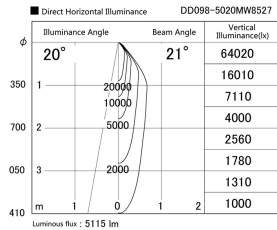

Item no. DD098-5020MW8527

Series Name: Φ 150 Spark

Installation	Recessed mount
Type	
Fixture wattage	48.5W
Beam angle	20 deg
Color Temp.	2700K
CRI	Ra>85
Luminous	5116 lm
Body	Die-cast aluminum alloy
Body finish	N/A
Trim finish	White
Reflector finish	Mirror
IP Rate	IP20
Light source	COB module
Input Voltage	AC220~240V
Dimming Type	Non-Dimmable
Certificate	CE, CCC
Cut Hole	150mm

Height (Weight)	
65.3W	152 (1.5kg)
48.5W	152 (1.5kg)
44.3W	132 (1.3kg)
33.8W	132 (1.3kg)
30.3W	132 (1.3kg)
23.0W	102 (1.0kg)