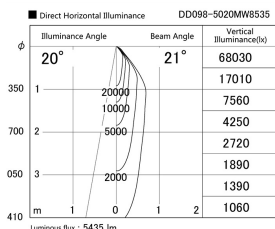

Item no. DD098-5020MW8535

Series Name: Φ 150 Spark

Installation	Recessed mount
Type	
Fixture wattage	48.5W
Beam angle	20 deg
Color Temp.	3500K
CRI	Ra>85
Luminous	5436 lm
Body	Die-cast aluminum alloy
Body finish	N/A
Trim finish	White
Reflector finish	Mirror
IP Rate	IP20
Light source	COB module
Input Voltage	AC220~240V
Dimming Type	Non-Dimmable
Certificate	CE, CCC
Cut Hole	150mm

Height (Weight)	
65.3W	152 (1.5kg)
48.5W	152 (1.5kg)
44.3W	132 (1.3kg)
33.8W	132 (1.3kg)
30.3W	132 (1.3kg)
23.0W	102 (1.0kg)