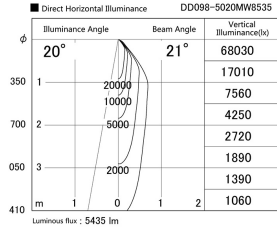

Item no. DD098-5020MW8535

Series Name:  $\Phi$ 150 Spark

Installation	Recessed mount
Type	$\Phi$ 150 Spark
Fixture wattage	48.5W
Beam angle	20 deg
Color Temp.	3500K
CRI	Ra>85
Luminous	5436 lm
Body	Die-cast aluminum alloy
Body finish	N/A
Trim finish	White
Reflector finish	Mirror
IP Rate	IP20
Light source	COB module
Input Voltage	AC220~240V
Dimming Type	Non-Dimmable
Certificate	CE, CCC
Cut Hole	150mm

Height (Weight)	
65.3W	152 (1.5kg)
48.5W	152 (1.5kg)
44.3W	132 (1.3kg)
33.8W	132 (1.3kg)
30.3W	132 (1.3kg)
23.0W	102 (1.0kg)