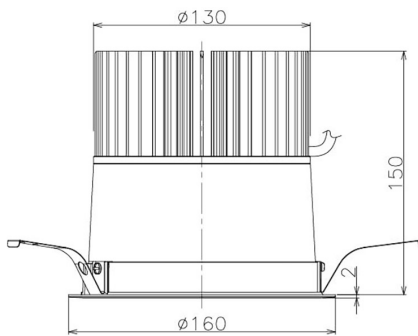

Item no. DD098-5020MW8535

Series Name:  $\Phi$ 150 Spark

Installation	Recessed mount
Type	$\Phi$ 150 Spark
Fixture wattage	48.5W
Beam angle	20 deg
Color Temp.	3500K
CRI	Ra>85
Luminous	5436 lm
Body	Die-cast aluminum alloy
Body finish	N/A
Trim finish	White
Reflector finish	Mirror
IP Rate	IP20
Light source	COB module
Input Voltage	AC220~240V
Dimming Type	Non-Dimmable
Certificate	CE, CCC
Cut Hole	150mm

Height (Weight)	
65.3W	152 (1.5kg)
48.5W	152 (1.5kg)
44.3W	132 (1.3kg)
33.8W	132 (1.3kg)
30.3W	132 (1.3kg)
23.0W	102 (1.0kg)