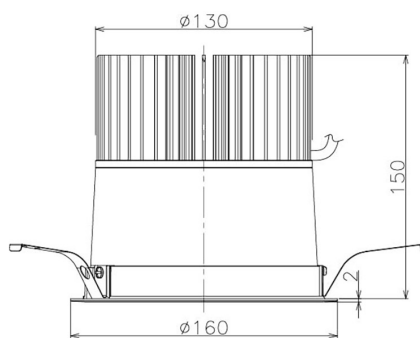

Item no. DD098-5020MW8535

Series Name: Φ 150 Spark

Installation	Recessed mount
Type	
Fixture wattage	48.5W
Beam angle	20 deg
Color Temp.	3500K
CRI	Ra>85
Luminous	5436 lm
Body	Die-cast aluminum alloy
Body finish	N/A
Trim finish	White
Reflector finish	Mirror
IP Rate	IP20
Light source	COB module
Input Voltage	AC220~240V
Dimming Type	Non-Dimmable
Certificate	CE, CCC
Cut Hole	150mm

Height (Weight)	
65.3W	152 (1.5kg)
48.5W	152 (1.5kg)
44.3W	132 (1.3kg)
33.8W	132 (1.3kg)
30.3W	132 (1.3kg)
23.0W	102 (1.0kg)