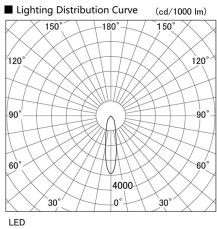

Item no. DD098-5020MW8535

Series Name:  $\Phi$ 150 Spark

Installation	Recessed mount
Type	$\Phi$ 150 Spark
Fixture wattage	48.5W
Beam angle	20 deg
Color Temp.	3500K
CRI	Ra>85
Luminous	5436 lm
Body	Die-cast aluminum alloy
Body finish	N/A
Trim finish	White
Reflector finish	Mirror
IP Rate	IP20
Light source	COB module
Input Voltage	AC220~240V
Dimming Type	Non-Dimmable
Certificate	CE, CCC
Cut Hole	150mm

Height (Weight)	
65.3W	152 (1.5kg)
48.5W	152 (1.5kg)
44.3W	132 (1.3kg)
33.8W	132 (1.3kg)
30.3W	132 (1.3kg)
23.0W	102 (1.0kg)