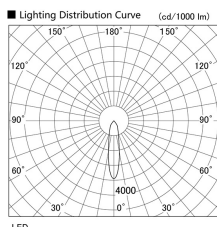

Item no. DD098-5020MW8535

Series Name: Φ 150 Spark

Installation	Recessed mount
Type	
Fixture wattage	48.5W
Beam angle	20 deg
Color Temp.	3500K
CRI	Ra>85
Luminous	5436 lm
Body	Die-cast aluminum alloy
Body finish	N/A
Trim finish	White
Reflector finish	Mirror
IP Rate	IP20
Light source	COB module
Input Voltage	AC220~240V
Dimming Type	Non-Dimmable
Certificate	CE, CCC
Cut Hole	150mm

Height (Weight)	
65.3W	152 (1.5kg)
48.5W	152 (1.5kg)
44.3W	132 (1.3kg)
33.8W	132 (1.3kg)
30.3W	132 (1.3kg)
23.0W	102 (1.0kg)