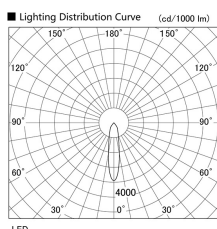

Item no. DD098-5020MW8540

Series Name: Φ 150 Spark

Installation	Recessed mount
Type	Φ 150 Spark
Fixture wattage	48.5W
Beam angle	20 deg
Color Temp.	4000K
CRI	Ra>85
Luminous	5489 lm
Body	Die-cast aluminum alloy
Body finish	N/A
Trim finish	White
Reflector finish	Mirror
IP Rate	IP20
Light source	COB module
Input Voltage	AC220~240V
Dimming Type	Non-Dimmable
Certificate	CE, CCC
Cut Hole	150mm

Height (Weight)	
65.3W	152 (1.5kg)
48.5W	152 (1.5kg)
44.3W	132 (1.3kg)
33.8W	132 (1.3kg)
30.3W	132 (1.3kg)
23.0W	102 (1.0kg)