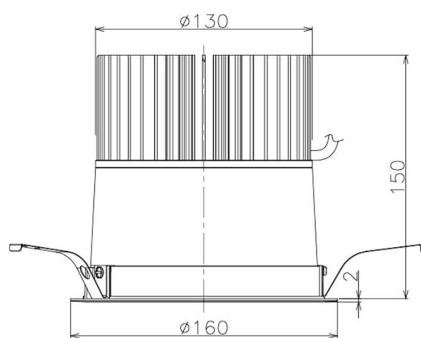

Item no. DD098-5020MW8540

Series Name: Φ 150 Spark

Installation	Recessed mount
Type	Φ 150 Spark
Fixture wattage	48.5W
Beam angle	20 deg
Color Temp.	4000K
CRI	Ra>85
Luminous	5489 lm
Body	Die-cast aluminum alloy
Body finish	N/A
Trim finish	White
Reflector finish	Mirror
IP Rate	IP20
Light source	COB module
Input Voltage	AC220~240V
Dimming Type	Non-Dimmable
Certificate	CE, CCC
Cut Hole	150mm

Height (Weight)	
65.3W	152 (1.5kg)
48.5W	152 (1.5kg)
44.3W	132 (1.3kg)
33.8W	132 (1.3kg)
30.3W	132 (1.3kg)
23.0W	102 (1.0kg)