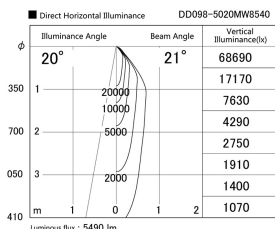

Item no. DD098-5020MW8540

Series Name: Φ 150 Spark

Installation	Recessed mount
Type	Φ 150 Spark
Fixture wattage	48.5W
Beam angle	20 deg
Color Temp.	4000K
CRI	Ra>85
Luminous	5489 lm
Body	Die-cast aluminum alloy
Body finish	N/A
Trim finish	White
Reflector finish	Mirror
IP Rate	IP20
Light source	COB module
Input Voltage	AC220~240V
Dimming Type	Non-Dimmable
Certificate	CE, CCC
Cut Hole	150mm

Height (Weight)	
65.3W	152 (1.5kg)
48.5W	152 (1.5kg)
44.3W	132 (1.3kg)
33.8W	132 (1.3kg)
30.3W	132 (1.3kg)
23.0W	102 (1.0kg)