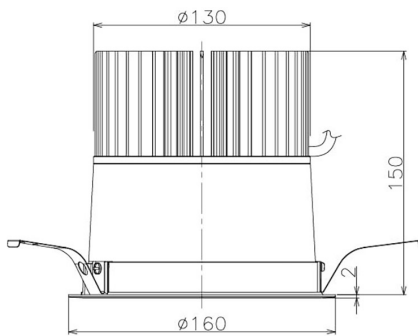

Item no. DD098-5020MW9027

Series Name: Φ 150 Spark

Installation	Recessed mount
Type	Φ 150 Spark
Fixture wattage	48.5W
Beam angle	20 deg
Color Temp.	2700K
CRI	Ra>90
Luminous	4652 lm
Body	Die-cast aluminum alloy
Body finish	N/A
Trim finish	White
Reflector finish	Mirror
IP Rate	IP20
Light source	COB module
Input Voltage	AC220~240V
Dimming Type	Non-Dimmable
Certificate	CE, CCC
Cut Hole	150mm

Height (Weight)	
65.3W	152 (1.5kg)
48.5W	152 (1.5kg)
44.3W	132 (1.3kg)
33.8W	132 (1.3kg)
30.3W	132 (1.3kg)
23.0W	102 (1.0kg)