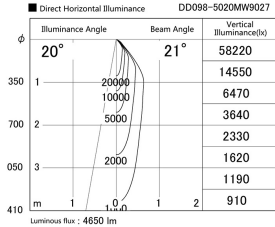

Item no. DD098-5020MW9027

Series Name: Φ 150 Spark

Installation	Recessed mount
Type	Φ 150 Spark
Fixture wattage	48.5W
Beam angle	20 deg
Color Temp.	2700K
CRI	Ra>90
Luminous	4652 lm
Body	Die-cast aluminum alloy
Body finish	N/A
Trim finish	White
Reflector finish	Mirror
IP Rate	IP20
Light source	COB module
Input Voltage	AC220~240V
Dimming Type	Non-Dimmable
Certificate	CE, CCC
Cut Hole	150mm

Height (Weight)	
65.3W	152 (1.5kg)
48.5W	152 (1.5kg)
44.3W	132 (1.3kg)
33.8W	132 (1.3kg)
30.3W	132 (1.3kg)
23.0W	102 (1.0kg)