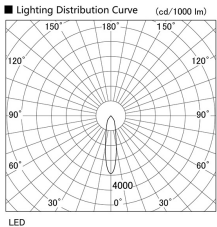

Item no. DD098-5020MW9027

Series Name: Φ 150 Spark

Installation	Recessed mount
Type	Φ 150 Spark
Fixture wattage	48.5W
Beam angle	20 deg
Color Temp.	2700K
CRI	Ra>90
Luminous	4652 lm
Body	Die-cast aluminum alloy
Body finish	N/A
Trim finish	White
Reflector finish	Mirror
IP Rate	IP20
Light source	COB module
Input Voltage	AC220~240V
Dimming Type	Non-Dimmable
Certificate	CE, CCC
Cut Hole	150mm

Height (Weight)	
65.3W	152 (1.5kg)
48.5W	152 (1.5kg)
44.3W	132 (1.3kg)
33.8W	132 (1.3kg)
30.3W	132 (1.3kg)
23.0W	102 (1.0kg)