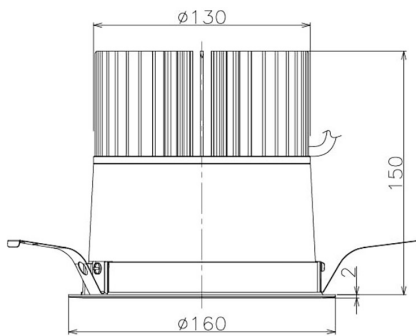

Item no. DD098-5020MW9030

Series Name: Φ 150 Spark

Installation	Recessed mount
Type	
Fixture wattage	48.5W
Beam angle	20 deg
Color Temp.	3000K
CRI	Ra>90
Luminous	4845 lm
Body	Die-cast aluminum alloy
Body finish	N/A
Trim finish	White
Reflector finish	Mirror
IP Rate	IP20
Light source	COB module
Input Voltage	AC220~240V
Dimming Type	Non-Dimmable
Certificate	CE, CCC
Cut Hole	150mm

Height (Weight)	
65.3W	152 (1.5kg)
48.5W	152 (1.5kg)
44.3W	132 (1.3kg)
33.8W	132 (1.3kg)
30.3W	132 (1.3kg)
23.0W	102 (1.0kg)