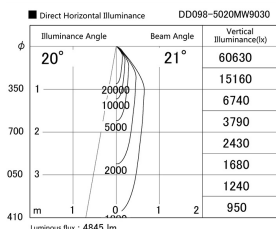

Item no. DD098-5020MW9030

Series Name: Φ 150 Spark

Installation	Recessed mount
Type	
Fixture wattage	48.5W
Beam angle	20 deg
Color Temp.	3000K
CRI	Ra>90
Luminous	4845 lm
Body	Die-cast aluminum alloy
Body finish	N/A
Trim finish	White
Reflector finish	Mirror
IP Rate	IP20
Light source	COB module
Input Voltage	AC220~240V
Dimming Type	Non-Dimmable
Certificate	CE, CCC
Cut Hole	150mm

Height (Weight)	
65.3W	152 (1.5kg)
48.5W	152 (1.5kg)
44.3W	132 (1.3kg)
33.8W	132 (1.3kg)
30.3W	132 (1.3kg)
23.0W	102 (1.0kg)