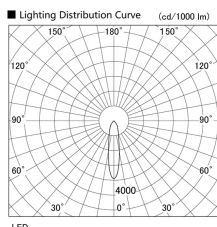

Item no. DD098-5020MW9030

Series Name:  $\Phi$ 150 Spark

Installation	Recessed mount
Type	$\Phi$ 150 Spark
Fixture wattage	48.5W
Beam angle	20 deg
Color Temp.	3000K
CRI	Ra>90
Luminous	4845 lm
Body	Die-cast aluminum alloy
Body finish	N/A
Trim finish	White
Reflector finish	Mirror
IP Rate	IP20
Light source	COB module
Input Voltage	AC220~240V
Dimming Type	Non-Dimmable
Certificate	CE, CCC
Cut Hole	150mm

Height (Weight)	
65.3W	152 (1.5kg)
48.5W	152 (1.5kg)
44.3W	132 (1.3kg)
33.8W	132 (1.3kg)
30.3W	132 (1.3kg)
23.0W	102 (1.0kg)