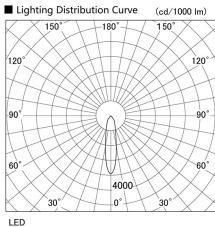

Item no. DD098-5020MW9030

Series Name: Φ 150 Spark

Installation	Recessed mount
Type	
Fixture wattage	48.5W
Beam angle	20 deg
Color Temp.	3000K
CRI	Ra>90
Luminous	4845 lm
Body	Die-cast aluminum alloy
Body finish	N/A
Trim finish	White
Reflector finish	Mirror
IP Rate	IP20
Light source	COB module
Input Voltage	AC220~240V
Dimming Type	Non-Dimmable
Certificate	CE, CCC
Cut Hole	150mm

Height (Weight)	
65.3W	152 (1.5kg)
48.5W	152 (1.5kg)
44.3W	132 (1.3kg)
33.8W	132 (1.3kg)
30.3W	132 (1.3kg)
23.0W	102 (1.0kg)