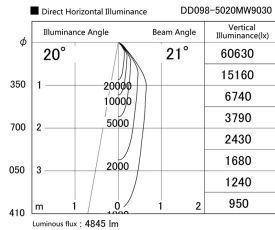

Item no. DD098-5020MW9030

Series Name: Φ 150 Spark

Installation	Recessed mount
Type	
Fixture wattage	48.5W
Beam angle	20 deg
Color Temp.	3000K
CRI	Ra>90
Luminous	4845 lm
Body	Die-cast aluminum alloy
Body finish	N/A
Trim finish	White
Reflector finish	Mirror
IP Rate	IP20
Light source	COB module
Input Voltage	AC220~240V
Dimming Type	Non-Dimmable
Certificate	CE, CCC
Cut Hole	150mm

Height (Weight)	
65.3W	152 (1.5kg)
48.5W	152 (1.5kg)
44.3W	132 (1.3kg)
33.8W	132 (1.3kg)
30.3W	132 (1.3kg)
23.0W	102 (1.0kg)