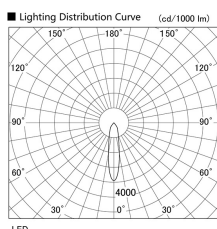

Item no. DD098-5020MW9030

Series Name: Φ 150 Spark

Installation	Recessed mount
Type	
Fixture wattage	48.5W
Beam angle	20 deg
Color Temp.	3000K
CRI	Ra>90
Luminous	4845 lm
Body	Die-cast aluminum alloy
Body finish	N/A
Trim finish	White
Reflector finish	Mirror
IP Rate	IP20
Light source	COB module
Input Voltage	AC220~240V
Dimming Type	Non-Dimmable
Certificate	CE, CCC
Cut Hole	150mm

Height (Weight)	
65.3W	152 (1.5kg)
48.5W	152 (1.5kg)
44.3W	132 (1.3kg)
33.8W	132 (1.3kg)
30.3W	132 (1.3kg)
23.0W	102 (1.0kg)