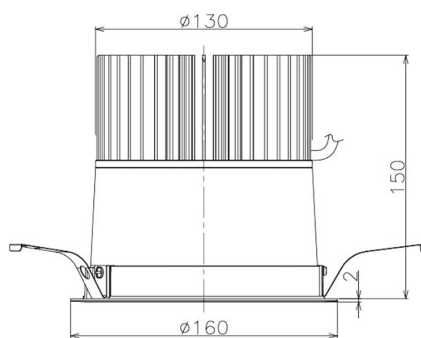

Item no. DD098-5020MW9030

Series Name:  $\Phi$ 150 Spark

Installation	Recessed mount
Type	$\Phi$ 150 Spark
Fixture wattage	48.5W
Beam angle	20 deg
Color Temp.	3000K
CRI	Ra>90
Luminous	4845 lm
Body	Die-cast aluminum alloy
Body finish	N/A
Trim finish	White
Reflector finish	Mirror
IP Rate	IP20
Light source	COB module
Input Voltage	AC220~240V
Dimming Type	Non-Dimmable
Certificate	CE, CCC
Cut Hole	150mm

Height (Weight)	
65.3W	152 (1.5kg)
48.5W	152 (1.5kg)
44.3W	132 (1.3kg)
33.8W	132 (1.3kg)
30.3W	132 (1.3kg)
23.0W	102 (1.0kg)