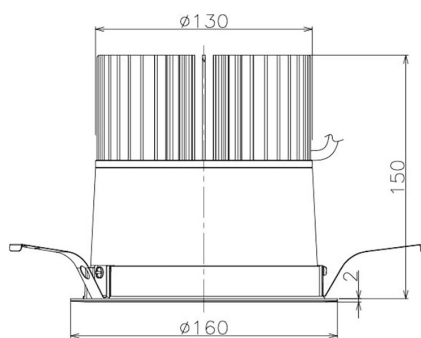

Item no. DD098-5020MW9030

Series Name: Φ 150 Spark

Installation	Recessed mount
Type	
Fixture wattage	48.5W
Beam angle	20 deg
Color Temp.	3000K
CRI	Ra>90
Luminous	4845 lm
Body	Die-cast aluminum alloy
Body finish	N/A
Trim finish	White
Reflector finish	Mirror
IP Rate	IP20
Light source	COB module
Input Voltage	AC220~240V
Dimming Type	Non-Dimmable
Certificate	CE, CCC
Cut Hole	150mm

Height (Weight)	
65.3W	152 (1.5kg)
48.5W	152 (1.5kg)
44.3W	132 (1.3kg)
33.8W	132 (1.3kg)
30.3W	132 (1.3kg)
23.0W	102 (1.0kg)