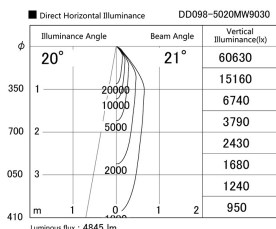

Item no. DD098-5020MW9030

Series Name:  $\Phi$ 150 Spark

Installation	Recessed mount
Type	$\Phi$ 150 Spark
Fixture wattage	48.5W
Beam angle	20 deg
Color Temp.	3000K
CRI	Ra>90
Luminous	4845 lm
Body	Die-cast aluminum alloy
Body finish	N/A
Trim finish	White
Reflector finish	Mirror
IP Rate	IP20
Light source	COB module
Input Voltage	AC220~240V
Dimming Type	Non-Dimmable
Certificate	CE, CCC
Cut Hole	150mm

Height (Weight)	
65.3W	152 (1.5kg)
48.5W	152 (1.5kg)
44.3W	132 (1.3kg)
33.8W	132 (1.3kg)
30.3W	132 (1.3kg)
23.0W	102 (1.0kg)