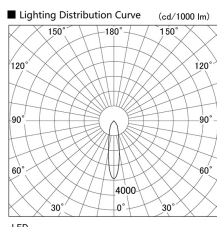

Item no. DD098-5020MW9035

Series Name: Φ 150 Spark

Installation	Recessed mount
Type	Φ 150 Spark
Fixture wattage	48.5W
Beam angle	20 deg
Color Temp.	3500K
CRI	Ra>90
Luminous	4942 lm
Body	Die-cast aluminum alloy
Body finish	N/A
Trim finish	White
Reflector finish	Mirror
IP Rate	IP20
Light source	COB module
Input Voltage	AC220~240V
Dimming Type	Non-Dimmable
Certificate	CE, CCC
Cut Hole	150mm

Height (Weight)	
65.3W	152 (1.5kg)
48.5W	152 (1.5kg)
44.3W	132 (1.3kg)
33.8W	132 (1.3kg)
30.3W	132 (1.3kg)
23.0W	102 (1.0kg)