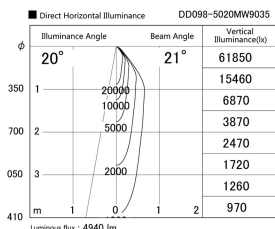

Item no. DD098-5020MW9035

Series Name: Φ 150 Spark

Installation	Recessed mount
Type	Φ 150 Spark
Fixture wattage	48.5W
Beam angle	20 deg
Color Temp.	3500K
CRI	Ra>90
Luminous	4942 lm
Body	Die-cast aluminum alloy
Body finish	N/A
Trim finish	White
Reflector finish	Mirror
IP Rate	IP20
Light source	COB module
Input Voltage	AC220~240V
Dimming Type	Non-Dimmable
Certificate	CE, CCC
Cut Hole	150mm

Height (Weight)	
65.3W	152 (1.5kg)
48.5W	152 (1.5kg)
44.3W	132 (1.3kg)
33.8W	132 (1.3kg)
30.3W	132 (1.3kg)
23.0W	102 (1.0kg)