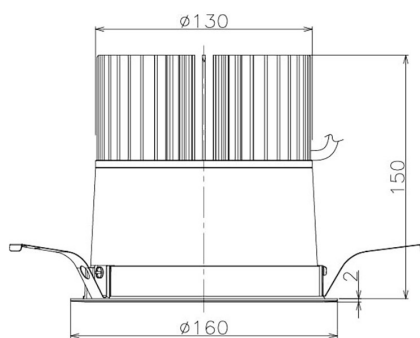

Item no. DD098-5020MW9035

Series Name: Φ 150 Spark

Installation	Recessed mount
Type	Φ 150 Spark
Fixture wattage	48.5W
Beam angle	20 deg
Color Temp.	3500K
CRI	Ra>90
Luminous	4942 lm
Body	Die-cast aluminum alloy
Body finish	N/A
Trim finish	White
Reflector finish	Mirror
IP Rate	IP20
Light source	COB module
Input Voltage	AC220~240V
Dimming Type	Non-Dimmable
Certificate	CE, CCC
Cut Hole	150mm

Height (Weight)	
65.3W	152 (1.5kg)
48.5W	152 (1.5kg)
44.3W	132 (1.3kg)
33.8W	132 (1.3kg)
30.3W	132 (1.3kg)
23.0W	102 (1.0kg)