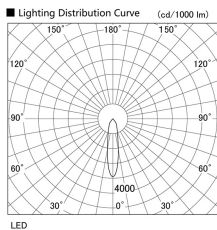

Item no. DD098-5020MW9040

Series Name:  $\Phi$ 150 Spark

Installation	Recessed mount
Type	
Fixture wattage	48.5W
Beam angle	20 deg
Color Temp.	4000K
CRI	Ra>90
Luminous	4991 lm
Body	Die-cast aluminum alloy
Body finish	N/A
Trim finish	White
Reflector finish	Mirror
IP Rate	IP20
Light source	COB module
Input Voltage	AC220~240V
Dimming Type	Non-Dimmable
Certificate	CE, CCC
Cut Hole	150mm

Height (Weight)	
65.3W	152 (1.5kg)
48.5W	152 (1.5kg)
44.3W	132 (1.3kg)
33.8W	132 (1.3kg)
30.3W	132 (1.3kg)
23.0W	102 (1.0kg)