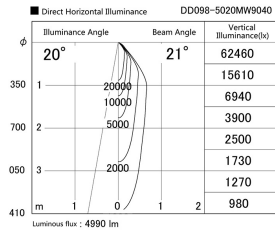

Item no. DD098-5020MW9040

Series Name:  $\Phi$ 150 Spark

Installation	Recessed mount
Type	
Fixture wattage	48.5W
Beam angle	20 deg
Color Temp.	4000K
CRI	Ra>90
Luminous	4991 lm
Body	Die-cast aluminum alloy
Body finish	N/A
Trim finish	White
Reflector finish	Mirror
IP Rate	IP20
Light source	COB module
Input Voltage	AC220~240V
Dimming Type	Non-Dimmable
Certificate	CE, CCC
Cut Hole	150mm

Height (Weight)	
65.3W	152 (1.5kg)
48.5W	152 (1.5kg)
44.3W	132 (1.3kg)
33.8W	132 (1.3kg)
30.3W	132 (1.3kg)
23.0W	102 (1.0kg)