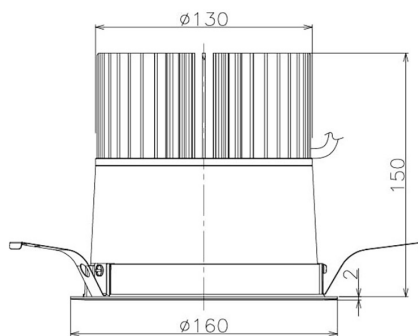

Item no. DD098-5020MW9040

Series Name:  $\Phi$ 150 Spark

Installation	Recessed mount
Type	
Fixture wattage	48.5W
Beam angle	20 deg
Color Temp.	4000K
CRI	Ra>90
Luminous	4991 lm
Body	Die-cast aluminum alloy
Body finish	N/A
Trim finish	White
Reflector finish	Mirror
IP Rate	IP20
Light source	COB module
Input Voltage	AC220~240V
Dimming Type	Non-Dimmable
Certificate	CE, CCC
Cut Hole	150mm

Height (Weight)	
65.3W	152 (1.5kg)
48.5W	152 (1.5kg)
44.3W	132 (1.3kg)
33.8W	132 (1.3kg)
30.3W	132 (1.3kg)
23.0W	102 (1.0kg)