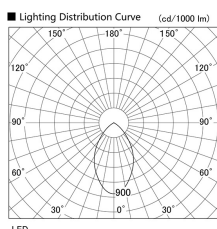

Item no. DD098-5060MW8530

Series Name:  $\Phi$ 150 Spark

Installation	Recessed mount
Type	$\Phi$ 150 Spark
Fixture wattage	48.5W
Beam angle	48 deg
Color Temp.	3000K
CRI	Ra>85
Luminous	5194 lm
Body	Die-cast aluminum alloy
Body finish	N/A
Trim finish	White
Reflector finish	Mirror
IP Rate	IP20
Light source	COB module
Input Voltage	AC220~240V
Dimming Type	Non-Dimmable
Certificate	CE, CCC
Cut Hole	150mm

Height (Weight)	
65.3W	152 (1.5kg)
48.5W	152 (1.5kg)
44.3W	132 (1.3kg)
33.8W	132 (1.3kg)
30.3W	132 (1.3kg)
23.0W	102 (1.0kg)