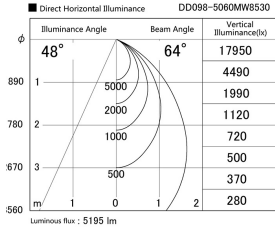

Item no. DD098-5060MW8530

Series Name: Φ 150 Spark

Installation	Recessed mount
Type	
Fixture wattage	48.5W
Beam angle	48 deg
Color Temp.	3000K
CRI	Ra>85
Luminous	5194 lm
Body	Die-cast aluminum alloy
Body finish	N/A
Trim finish	White
Reflector finish	Mirror
IP Rate	IP20
Light source	COB module
Input Voltage	AC220~240V
Dimming Type	Non-Dimmable
Certificate	CE, CCC
Cut Hole	150mm

Height (Weight)	
65.3W	152 (1.5kg)
48.5W	152 (1.5kg)
44.3W	132 (1.3kg)
33.8W	132 (1.3kg)
30.3W	132 (1.3kg)
23.0W	102 (1.0kg)