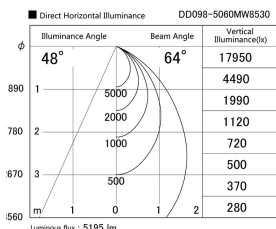

Item no. DD098-5060MW8530

Series Name:  $\Phi$ 150 Spark

Installation	Recessed mount
Type	$\Phi$ 150 Spark
Fixture wattage	48.5W
Beam angle	48 deg
Color Temp.	3000K
CRI	Ra>85
Luminous	5194 lm
Body	Die-cast aluminum alloy
Body finish	N/A
Trim finish	White
Reflector finish	Mirror
IP Rate	IP20
Light source	COB module
Input Voltage	AC220~240V
Dimming Type	Non-Dimmable
Certificate	CE, CCC
Cut Hole	150mm

Height (Weight)	
65.3W	152 (1.5kg)
48.5W	152 (1.5kg)
44.3W	132 (1.3kg)
33.8W	132 (1.3kg)
30.3W	132 (1.3kg)
23.0W	102 (1.0kg)