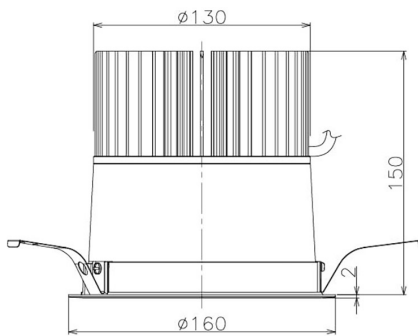

Item no. DD098-5060MW8530

Series Name: Φ 150 Spark

Installation	Recessed mount
Type	
Fixture wattage	48.5W
Beam angle	48 deg
Color Temp.	3000K
CRI	Ra>85
Luminous	5194 lm
Body	Die-cast aluminum alloy
Body finish	N/A
Trim finish	White
Reflector finish	Mirror
IP Rate	IP20
Light source	COB module
Input Voltage	AC220~240V
Dimming Type	Non-Dimmable
Certificate	CE, CCC
Cut Hole	150mm

Height (Weight)	
65.3W	152 (1.5kg)
48.5W	152 (1.5kg)
44.3W	132 (1.3kg)
33.8W	132 (1.3kg)
30.3W	132 (1.3kg)
23.0W	102 (1.0kg)