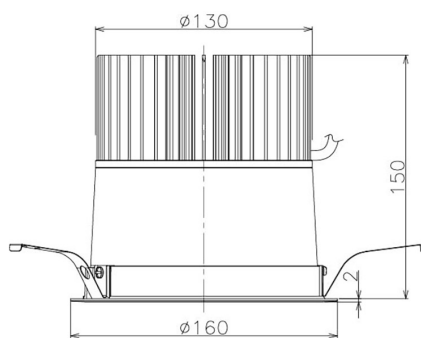

Item no. DD098-5060MW8530

Series Name:  $\Phi$ 150 Spark

Installation	Recessed mount
Type	$\Phi$ 150 Spark
Fixture wattage	48.5W
Beam angle	48 deg
Color Temp.	3000K
CRI	Ra>85
Luminous	5194 lm
Body	Die-cast aluminum alloy
Body finish	N/A
Trim finish	White
Reflector finish	Mirror
IP Rate	IP20
Light source	COB module
Input Voltage	AC220~240V
Dimming Type	Non-Dimmable
Certificate	CE, CCC
Cut Hole	150mm

Height (Weight)	
65.3W	152 (1.5kg)
48.5W	152 (1.5kg)
44.3W	132 (1.3kg)
33.8W	132 (1.3kg)
30.3W	132 (1.3kg)
23.0W	102 (1.0kg)