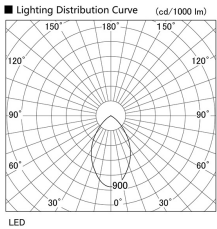

Item no. DD098-5060MW8530

Series Name: Φ 150 Spark

Installation	Recessed mount
Type	
Fixture wattage	48.5W
Beam angle	48 deg
Color Temp.	3000K
CRI	Ra>85
Luminous	5194 lm
Body	Die-cast aluminum alloy
Body finish	N/A
Trim finish	White
Reflector finish	Mirror
IP Rate	IP20
Light source	COB module
Input Voltage	AC220~240V
Dimming Type	Non-Dimmable
Certificate	CE, CCC
Cut Hole	150mm

Height (Weight)	
65.3W	152 (1.5kg)
48.5W	152 (1.5kg)
44.3W	132 (1.3kg)
33.8W	132 (1.3kg)
30.3W	132 (1.3kg)
23.0W	102 (1.0kg)