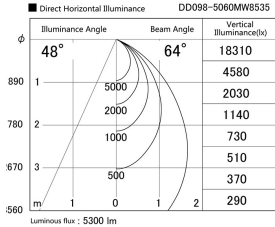

Item no. DD098-5060MW8535

Series Name: Φ 150 Spark

Installation	Recessed mount
Type	
Fixture wattage	48.5W
Beam angle	48 deg
Color Temp.	3500K
CRI	Ra>85
Luminous	5298 lm
Body	Die-cast aluminum alloy
Body finish	N/A
Trim finish	White
Reflector finish	Mirror
IP Rate	IP20
Light source	COB module
Input Voltage	AC220~240V
Dimming Type	Non-Dimmable
Certificate	CE, CCC
Cut Hole	150mm

Height (Weight)	
65.3W	152 (1.5kg)
48.5W	152 (1.5kg)
44.3W	132 (1.3kg)
33.8W	132 (1.3kg)
30.3W	132 (1.3kg)
23.0W	102 (1.0kg)