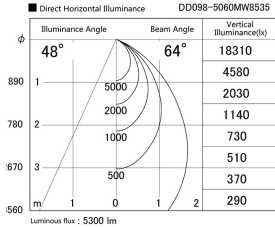

Item no. DD098-5060MW8535

Series Name: Φ 150 Spark

| | |
|------------------|-------------------------|
| Installation | Recessed mount |
| Type | Φ 150 Spark |
| Fixture wattage | 48.5W |
| Beam angle | 48 deg |
| Color Temp. | 3500K |
| CRI | Ra>85 |
| Luminous | 5298 lm |
| Body | Die-cast aluminum alloy |
| Body finish | N/A |
| Trim finish | White |
| Reflector finish | Mirror |
| IP Rate | IP20 |
| Light source | COB module |
| Input Voltage | AC220~240V |
| Dimming Type | Non-Dimmable |
| Certificate | CE, CCC |
| Cut Hole | 150mm |

| Height (Weight) | |
|-----------------|-------------|
| 65.3W | 152 (1.5kg) |
| 48.5W | 152 (1.5kg) |
| 44.3W | 132 (1.3kg) |
| 33.8W | 132 (1.3kg) |
| 30.3W | 132 (1.3kg) |
| 23.0W | 102 (1.0kg) |