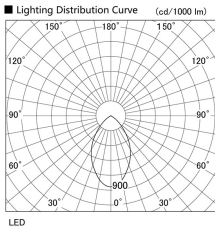

Item no. DD098-5060MW8535

Series Name: Φ 150 Spark

Installation	Recessed mount
Type	
Fixture wattage	48.5W
Beam angle	48 deg
Color Temp.	3500K
CRI	Ra>85
Luminous	5298 lm
Body	Die-cast aluminum alloy
Body finish	N/A
Trim finish	White
Reflector finish	Mirror
IP Rate	IP20
Light source	COB module
Input Voltage	AC220~240V
Dimming Type	Non-Dimmable
Certificate	CE, CCC
Cut Hole	150mm

Height (Weight)	
65.3W	152 (1.5kg)
48.5W	152 (1.5kg)
44.3W	132 (1.3kg)
33.8W	132 (1.3kg)
30.3W	132 (1.3kg)
23.0W	102 (1.0kg)