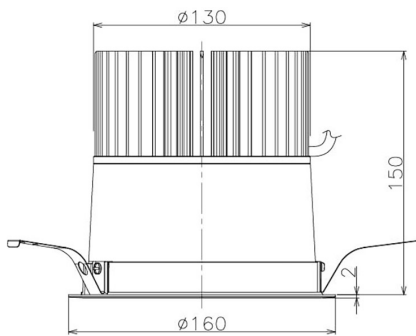

Item no. DD098-5060MW8535

Series Name: Φ 150 Spark

| | |
|------------------|-------------------------|
| Installation | Recessed mount |
| Type | Φ 150 Spark |
| Fixture wattage | 48.5W |
| Beam angle | 48 deg |
| Color Temp. | 3500K |
| CRI | Ra>85 |
| Luminous | 5298 lm |
| Body | Die-cast aluminum alloy |
| Body finish | N/A |
| Trim finish | White |
| Reflector finish | Mirror |
| IP Rate | IP20 |
| Light source | COB module |
| Input Voltage | AC220~240V |
| Dimming Type | Non-Dimmable |
| Certificate | CE, CCC |
| Cut Hole | 150mm |

| Height (Weight) | |
|-----------------|-------------|
| 65.3W | 152 (1.5kg) |
| 48.5W | 152 (1.5kg) |
| 44.3W | 132 (1.3kg) |
| 33.8W | 132 (1.3kg) |
| 30.3W | 132 (1.3kg) |
| 23.0W | 102 (1.0kg) |