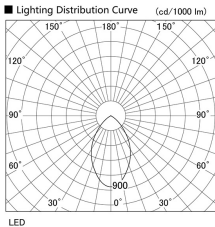

Item no. DD098-5060MW8535

Series Name: Φ 150 Spark

| | |
|------------------|-------------------------|
| Installation | Recessed mount |
| Type | Φ 150 Spark |
| Fixture wattage | 48.5W |
| Beam angle | 48 deg |
| Color Temp. | 3500K |
| CRI | Ra>85 |
| Luminous | 5298 lm |
| Body | Die-cast aluminum alloy |
| Body finish | N/A |
| Trim finish | White |
| Reflector finish | Mirror |
| IP Rate | IP20 |
| Light source | COB module |
| Input Voltage | AC220~240V |
| Dimming Type | Non-Dimmable |
| Certificate | CE, CCC |
| Cut Hole | 150mm |

| Height (Weight) | |
|-----------------|-------------|
| 65.3W | 152 (1.5kg) |
| 48.5W | 152 (1.5kg) |
| 44.3W | 132 (1.3kg) |
| 33.8W | 132 (1.3kg) |
| 30.3W | 132 (1.3kg) |
| 23.0W | 102 (1.0kg) |