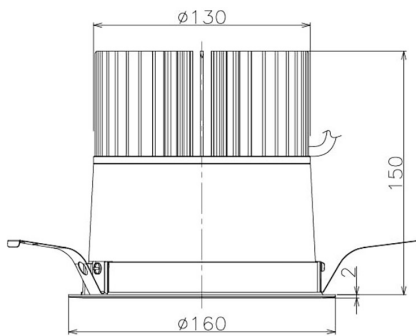

Item no. DD098-5060MW8535

Series Name: Φ 150 Spark

Installation	Recessed mount
Type	
Fixture wattage	48.5W
Beam angle	48 deg
Color Temp.	3500K
CRI	Ra>85
Luminous	5298 lm
Body	Die-cast aluminum alloy
Body finish	N/A
Trim finish	White
Reflector finish	Mirror
IP Rate	IP20
Light source	COB module
Input Voltage	AC220~240V
Dimming Type	Non-Dimmable
Certificate	CE, CCC
Cut Hole	150mm

Height (Weight)	
65.3W	152 (1.5kg)
48.5W	152 (1.5kg)
44.3W	132 (1.3kg)
33.8W	132 (1.3kg)
30.3W	132 (1.3kg)
23.0W	102 (1.0kg)