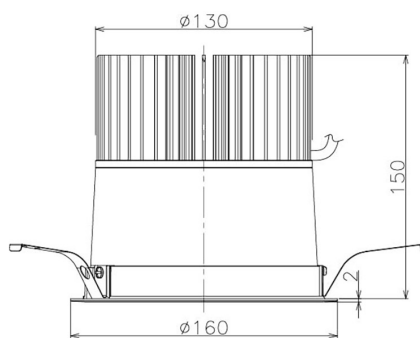

Item no. DD098-5060MW8540

Series Name:  $\Phi$ 150 Spark

Installation	Recessed mount
Type	
Fixture wattage	48.5W
Beam angle	48 deg
Color Temp.	4000K
CRI	Ra>85
Luminous	5350 lm
Body	Die-cast aluminum alloy
Body finish	N/A
Trim finish	White
Reflector finish	Mirror
IP Rate	IP20
Light source	COB module
Input Voltage	AC220~240V
Dimming Type	Non-Dimmable
Certificate	CE, CCC
Cut Hole	150mm

Height (Weight)	
65.3W	152 (1.5kg)
48.5W	152 (1.5kg)
44.3W	132 (1.3kg)
33.8W	132 (1.3kg)
30.3W	132 (1.3kg)
23.0W	102 (1.0kg)