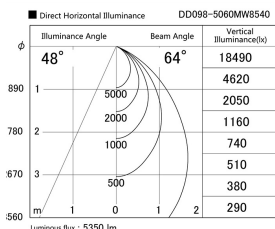

Item no. DD098-5060MW8540

Series Name:  $\Phi$ 150 Spark

Installation	Recessed mount
Type	
Fixture wattage	48.5W
Beam angle	48 deg
Color Temp.	4000K
CRI	Ra>85
Luminous	5350 lm
Body	Die-cast aluminum alloy
Body finish	N/A
Trim finish	White
Reflector finish	Mirror
IP Rate	IP20
Light source	COB module
Input Voltage	AC220~240V
Dimming Type	Non-Dimmable
Certificate	CE, CCC
Cut Hole	150mm

Height (Weight)	
65.3W	152 (1.5kg)
48.5W	152 (1.5kg)
44.3W	132 (1.3kg)
33.8W	132 (1.3kg)
30.3W	132 (1.3kg)
23.0W	102 (1.0kg)