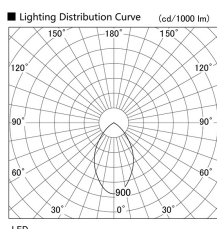

Item no. DD098-5060MW8540

Series Name:  $\Phi$ 150 Spark

Installation	Recessed mount
Type	
Fixture wattage	48.5W
Beam angle	48 deg
Color Temp.	4000K
CRI	Ra>85
Luminous	5350 lm
Body	Die-cast aluminum alloy
Body finish	N/A
Trim finish	White
Reflector finish	Mirror
IP Rate	IP20
Light source	COB module
Input Voltage	AC220~240V
Dimming Type	Non-Dimmable
Certificate	CE, CCC
Cut Hole	150mm

Height (Weight)	
65.3W	152 (1.5kg)
48.5W	152 (1.5kg)
44.3W	132 (1.3kg)
33.8W	132 (1.3kg)
30.3W	132 (1.3kg)
23.0W	102 (1.0kg)