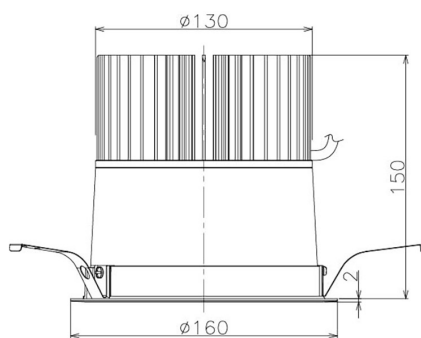

Item no. DD098-5060MW9030

Series Name: Φ 150 Spark

Installation	Recessed mount
Type	
Fixture wattage	48.5W
Beam angle	48 deg
Color Temp.	3000K
CRI	Ra>90
Luminous	4723 lm
Body	Die-cast aluminum alloy
Body finish	N/A
Trim finish	White
Reflector finish	Mirror
IP Rate	IP20
Light source	COB module
Input Voltage	AC220~240V
Dimming Type	Non-Dimmable
Certificate	CE, CCC
Cut Hole	150mm

Height (Weight)	
65.3W	152 (1.5kg)
48.5W	152 (1.5kg)
44.3W	132 (1.3kg)
33.8W	132 (1.3kg)
30.3W	132 (1.3kg)
23.0W	102 (1.0kg)