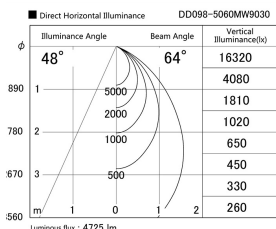

Item no. DD098-5060MW9030

Series Name: Φ 150 Spark

Installation	Recessed mount
Type	
Fixture wattage	48.5W
Beam angle	48 deg
Color Temp.	3000K
CRI	Ra>90
Luminous	4723 lm
Body	Die-cast aluminum alloy
Body finish	N/A
Trim finish	White
Reflector finish	Mirror
IP Rate	IP20
Light source	COB module
Input Voltage	AC220~240V
Dimming Type	Non-Dimmable
Certificate	CE, CCC
Cut Hole	150mm

Height (Weight)	
65.3W	152 (1.5kg)
48.5W	152 (1.5kg)
44.3W	132 (1.3kg)
33.8W	132 (1.3kg)
30.3W	132 (1.3kg)
23.0W	102 (1.0kg)