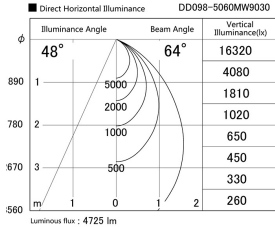

Item no. DD098-5060MW9030

Series Name: Φ 150 Spark

Installation	Recessed mount
Type	Φ 150 Spark
Fixture wattage	48.5W
Beam angle	48 deg
Color Temp.	3000K
CRI	Ra>90
Luminous	4723 lm
Body	Die-cast aluminum alloy
Body finish	N/A
Trim finish	White
Reflector finish	Mirror
IP Rate	IP20
Light source	COB module
Input Voltage	AC220~240V
Dimming Type	Non-Dimmable
Certificate	CE, CCC
Cut Hole	150mm

Height (Weight)	
65.3W	152 (1.5kg)
48.5W	152 (1.5kg)
44.3W	132 (1.3kg)
33.8W	132 (1.3kg)
30.3W	132 (1.3kg)
23.0W	102 (1.0kg)