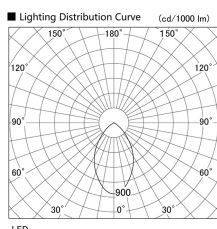

Item no. DD098-5060MW9030

Series Name: Φ 150 Spark

Installation	Recessed mount
Type	
Fixture wattage	48.5W
Beam angle	48 deg
Color Temp.	3000K
CRI	Ra>90
Luminous	4723 lm
Body	Die-cast aluminum alloy
Body finish	N/A
Trim finish	White
Reflector finish	Mirror
IP Rate	IP20
Light source	COB module
Input Voltage	AC220~240V
Dimming Type	Non-Dimmable
Certificate	CE, CCC
Cut Hole	150mm

Height (Weight)	
65.3W	152 (1.5kg)
48.5W	152 (1.5kg)
44.3W	132 (1.3kg)
33.8W	132 (1.3kg)
30.3W	132 (1.3kg)
23.0W	102 (1.0kg)