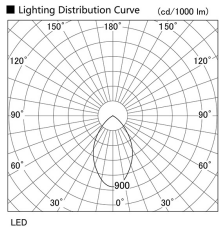

Item no. DD098-5060MW9030

Series Name: Φ 150 Spark

Installation	Recessed mount
Type	Φ 150 Spark
Fixture wattage	48.5W
Beam angle	48 deg
Color Temp.	3000K
CRI	Ra>90
Luminous	4723 lm
Body	Die-cast aluminum alloy
Body finish	N/A
Trim finish	White
Reflector finish	Mirror
IP Rate	IP20
Light source	COB module
Input Voltage	AC220~240V
Dimming Type	Non-Dimmable
Certificate	CE, CCC
Cut Hole	150mm

Height (Weight)	
65.3W	152 (1.5kg)
48.5W	152 (1.5kg)
44.3W	132 (1.3kg)
33.8W	132 (1.3kg)
30.3W	132 (1.3kg)
23.0W	102 (1.0kg)