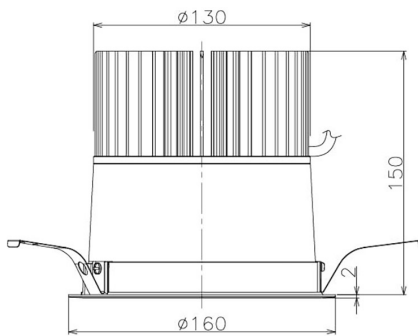

Item no. DD098-5060MW9030

Series Name: Φ 150 Spark

Installation	Recessed mount
Type	Φ 150 Spark
Fixture wattage	48.5W
Beam angle	48 deg
Color Temp.	3000K
CRI	Ra>90
Luminous	4723 lm
Body	Die-cast aluminum alloy
Body finish	N/A
Trim finish	White
Reflector finish	Mirror
IP Rate	IP20
Light source	COB module
Input Voltage	AC220~240V
Dimming Type	Non-Dimmable
Certificate	CE, CCC
Cut Hole	150mm

Height (Weight)	
65.3W	152 (1.5kg)
48.5W	152 (1.5kg)
44.3W	132 (1.3kg)
33.8W	132 (1.3kg)
30.3W	132 (1.3kg)
23.0W	102 (1.0kg)