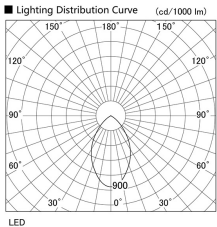

Item no. DD098-5060MW9035

Series Name: Φ 150 Spark

Installation	Recessed mount
Type	Φ 150 Spark
Fixture wattage	48.5W
Beam angle	48 deg
Color Temp.	3500K
CRI	Ra>90
Luminous	4817 lm
Body	Die-cast aluminum alloy
Body finish	N/A
Trim finish	White
Reflector finish	Mirror
IP Rate	IP20
Light source	COB module
Input Voltage	AC220~240V
Dimming Type	Non-Dimmable
Certificate	CE, CCC
Cut Hole	150mm

Height (Weight)	
65.3W	152 (1.5kg)
48.5W	152 (1.5kg)
44.3W	132 (1.3kg)
33.8W	132 (1.3kg)
30.3W	132 (1.3kg)
23.0W	102 (1.0kg)