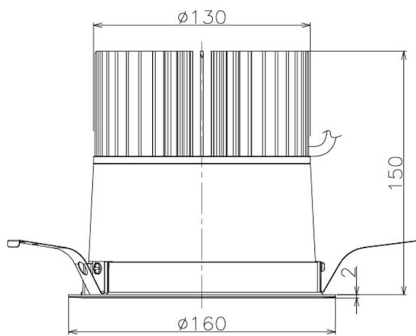

Item no. DD098-5060MW9035

Series Name: Φ 150 Spark

Installation	Recessed mount
Type	Φ 150 Spark
Fixture wattage	48.5W
Beam angle	48 deg
Color Temp.	3500K
CRI	Ra>90
Luminous	4817 lm
Body	Die-cast aluminum alloy
Body finish	N/A
Trim finish	White
Reflector finish	Mirror
IP Rate	IP20
Light source	COB module
Input Voltage	AC220~240V
Dimming Type	Non-Dimmable
Certificate	CE, CCC
Cut Hole	150mm

Height (Weight)	
65.3W	152 (1.5kg)
48.5W	152 (1.5kg)
44.3W	132 (1.3kg)
33.8W	132 (1.3kg)
30.3W	132 (1.3kg)
23.0W	102 (1.0kg)