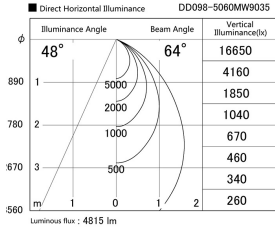

Item no. DD098-5060MW9035

Series Name: Φ 150 Spark

Installation	Recessed mount
Type	Φ 150 Spark
Fixture wattage	48.5W
Beam angle	48 deg
Color Temp.	3500K
CRI	Ra>90
Luminous	4817 lm
Body	Die-cast aluminum alloy
Body finish	N/A
Trim finish	White
Reflector finish	Mirror
IP Rate	IP20
Light source	COB module
Input Voltage	AC220~240V
Dimming Type	Non-Dimmable
Certificate	CE, CCC
Cut Hole	150mm

Height (Weight)	
65.3W	152 (1.5kg)
48.5W	152 (1.5kg)
44.3W	132 (1.3kg)
33.8W	132 (1.3kg)
30.3W	132 (1.3kg)
23.0W	102 (1.0kg)