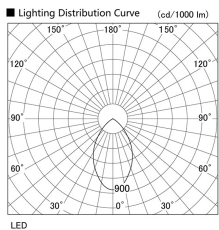

Item no. DD098-5060MW9040

Series Name: Φ 150 Spark

Installation	Recessed mount
Type	
Fixture wattage	48.5W
Beam angle	48 deg
Color Temp.	4000K
CRI	Ra>90
Luminous	4864 lm
Body	Die-cast aluminum alloy
Body finish	N/A
Trim finish	White
Reflector finish	Mirror
IP Rate	IP20
Light source	COB module
Input Voltage	AC220~240V
Dimming Type	Non-Dimmable
Certificate	CE, CCC
Cut Hole	150mm

Height (Weight)	
65.3W	152 (1.5kg)
48.5W	152 (1.5kg)
44.3W	132 (1.3kg)
33.8W	132 (1.3kg)
30.3W	132 (1.3kg)
23.0W	102 (1.0kg)