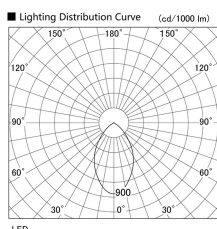

Item no. DD098-5060MW9040

Series Name: Φ 150 Spark

Installation	Recessed mount
Type	Φ 150 Spark
Fixture wattage	48.5W
Beam angle	48 deg
Color Temp.	4000K
CRI	Ra>90
Luminous	4864 lm
Body	Die-cast aluminum alloy
Body finish	N/A
Trim finish	White
Reflector finish	Mirror
IP Rate	IP20
Light source	COB module
Input Voltage	AC220~240V
Dimming Type	Non-Dimmable
Certificate	CE, CCC
Cut Hole	150mm

Height (Weight)	
65.3W	152 (1.5kg)
48.5W	152 (1.5kg)
44.3W	132 (1.3kg)
33.8W	132 (1.3kg)
30.3W	132 (1.3kg)
23.0W	102 (1.0kg)