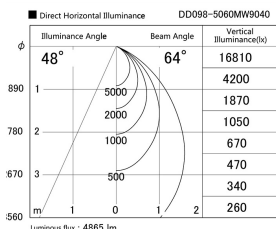

Item no. DD098-5060MW9040

Series Name: Φ 150 Spark

Installation	Recessed mount
Type	Φ 150 Spark
Fixture wattage	48.5W
Beam angle	48 deg
Color Temp.	4000K
CRI	Ra>90
Luminous	4864 lm
Body	Die-cast aluminum alloy
Body finish	N/A
Trim finish	White
Reflector finish	Mirror
IP Rate	IP20
Light source	COB module
Input Voltage	AC220~240V
Dimming Type	Non-Dimmable
Certificate	CE, CCC
Cut Hole	150mm

Height (Weight)	
65.3W	152 (1.5kg)
48.5W	152 (1.5kg)
44.3W	132 (1.3kg)
33.8W	132 (1.3kg)
30.3W	132 (1.3kg)
23.0W	102 (1.0kg)