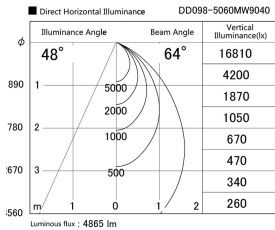

Item no. DD098-5060MW9040

Series Name: Φ 150 Spark

Installation	Recessed mount
Type	
Fixture wattage	48.5W
Beam angle	48 deg
Color Temp.	4000K
CRI	Ra>90
Luminous	4864 lm
Body	Die-cast aluminum alloy
Body finish	N/A
Trim finish	White
Reflector finish	Mirror
IP Rate	IP20
Light source	COB module
Input Voltage	AC220~240V
Dimming Type	Non-Dimmable
Certificate	CE, CCC
Cut Hole	150mm

Height (Weight)	
65.3W	152 (1.5kg)
48.5W	152 (1.5kg)
44.3W	132 (1.3kg)
33.8W	132 (1.3kg)
30.3W	132 (1.3kg)
23.0W	102 (1.0kg)