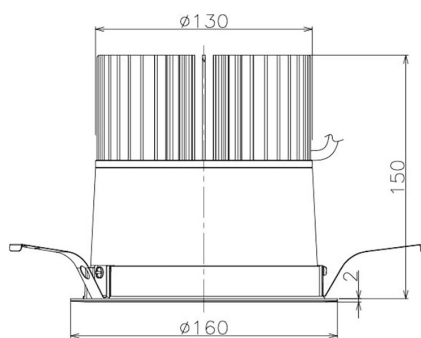

Item no. DD098-5060MW9040

Series Name: Φ 150 Spark

Installation	Recessed mount
Type	Φ 150 Spark
Fixture wattage	48.5W
Beam angle	48 deg
Color Temp.	4000K
CRI	Ra>90
Luminous	4864 lm
Body	Die-cast aluminum alloy
Body finish	N/A
Trim finish	White
Reflector finish	Mirror
IP Rate	IP20
Light source	COB module
Input Voltage	AC220~240V
Dimming Type	Non-Dimmable
Certificate	CE, CCC
Cut Hole	150mm

Height (Weight)	
65.3W	152 (1.5kg)
48.5W	152 (1.5kg)
44.3W	132 (1.3kg)
33.8W	132 (1.3kg)
30.3W	132 (1.3kg)
23.0W	102 (1.0kg)