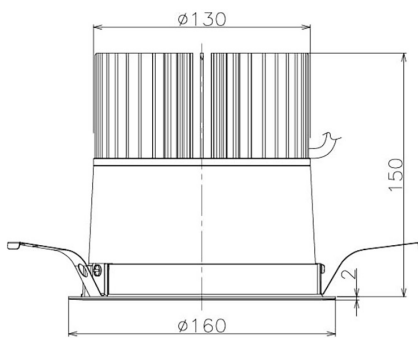

Item no. DD098-5060MW9040

Series Name: Φ 150 Spark

Installation	Recessed mount
Type	
Fixture wattage	48.5W
Beam angle	48 deg
Color Temp.	4000K
CRI	Ra>90
Luminous	4864 lm
Body	Die-cast aluminum alloy
Body finish	N/A
Trim finish	White
Reflector finish	Mirror
IP Rate	IP20
Light source	COB module
Input Voltage	AC220~240V
Dimming Type	Non-Dimmable
Certificate	CE, CCC
Cut Hole	150mm

Height (Weight)	
65.3W	152 (1.5kg)
48.5W	152 (1.5kg)
44.3W	132 (1.3kg)
33.8W	132 (1.3kg)
30.3W	132 (1.3kg)
23.0W	102 (1.0kg)