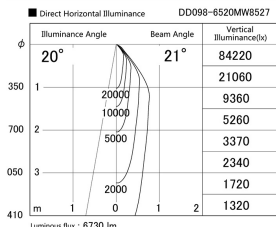

Item no. DD098-6520MW8527

Series Name:  $\Phi$ 150 Spark

Installation	Recessed mount
Type	
Fixture wattage	65.3W
Beam angle	20 deg
Color Temp.	2700K
CRI	Ra>85
Luminous	6732 lm
Body	Die-cast aluminum alloy
Body finish	N/A
Trim finish	White
Reflector finish	Mirror
IP Rate	IP20
Light source	COB module
Input Voltage	AC220~240V
Dimming Type	Non-Dimmable
Certificate	CE, CCC
Cut Hole	150mm

Height (Weight)	
65.3W	152 (1.5kg)
48.5W	152 (1.5kg)
44.3W	132 (1.3kg)
33.8W	132 (1.3kg)
30.3W	132 (1.3kg)
23.0W	102 (1.0kg)