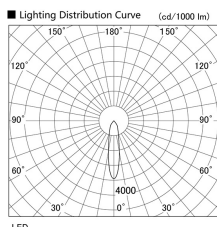

Item no. DD098-6520MW8527

Series Name:  $\Phi$ 150 Spark

Installation	Recessed mount
Type	
Fixture wattage	65.3W
Beam angle	20 deg
Color Temp.	2700K
CRI	Ra>85
Luminous	6732 lm
Body	Die-cast aluminum alloy
Body finish	N/A
Trim finish	White
Reflector finish	Mirror
IP Rate	IP20
Light source	COB module
Input Voltage	AC220~240V
Dimming Type	Non-Dimmable
Certificate	CE, CCC
Cut Hole	150mm

Height (Weight)	
65.3W	152 (1.5kg)
48.5W	152 (1.5kg)
44.3W	132 (1.3kg)
33.8W	132 (1.3kg)
30.3W	132 (1.3kg)
23.0W	102 (1.0kg)