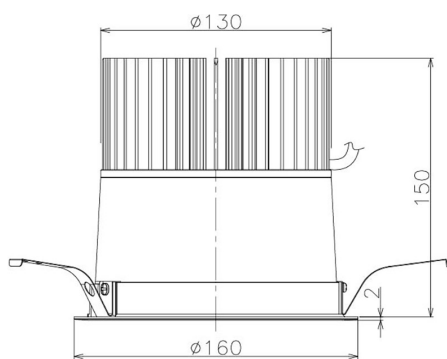

Item no. DD098-6520MW8527

Series Name:  $\Phi$ 150 Spark

Installation	Recessed mount
Type	
Fixture wattage	65.3W
Beam angle	20 deg
Color Temp.	2700K
CRI	Ra>85
Luminous	6732 lm
Body	Die-cast aluminum alloy
Body finish	N/A
Trim finish	White
Reflector finish	Mirror
IP Rate	IP20
Light source	COB module
Input Voltage	AC220~240V
Dimming Type	Non-Dimmable
Certificate	CE, CCC
Cut Hole	150mm

Height (Weight)	
65.3W	152 (1.5kg)
48.5W	152 (1.5kg)
44.3W	132 (1.3kg)
33.8W	132 (1.3kg)
30.3W	132 (1.3kg)
23.0W	102 (1.0kg)